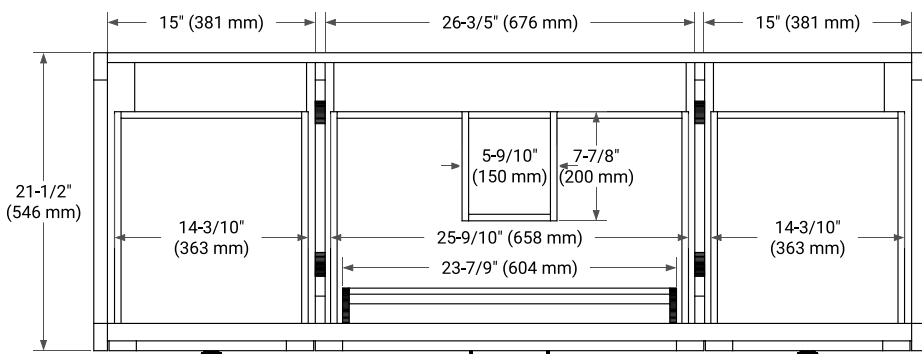

## BASE CABINET DIMENSIONS

60" W x 21.5" D x 34.5" H

## AVAILABLE COLORS

White    Grey    Midnight Blue    White Oak

FRONT VIEW

SIDE VIEW

PLAN VIEW

**OVERALL DIMENSIONS**

60.25" W x 22" D x 1.5" H

**COUNTERTOP OPTIONS**

**COUNTERTOP PLAN VIEW**

**EDGE SIDE VIEW**

**THREE DIMENSIONAL COUNTERTOP VIEW**