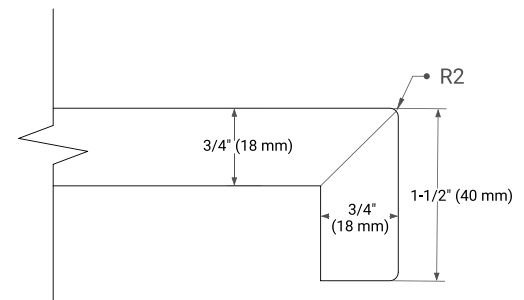

## AVAILABLE COLORS

White    Grey    Midnight Blue    White Oak

FRONT VIEW

SIDE VIEW

PLAN VIEW

**OVERALL DIMENSIONS**

60.25" W x 22" D x 1.5" H

**COUNTERTOP OPTIONS**

Carrara White Quartz

**FEATURES**

- Solid countertop with mitered edges & seams
- Undermount white oval sink
- Pre-drilled for 8" widespread faucet

**INCLUDED**

- Countertop
- Matching Backsplash
- Oval Sink

**COUNTERTOP PLAN VIEW**

**EDGE SIDE VIEW**

**THREE DIMENSIONAL COUNTERTOP VIEW**