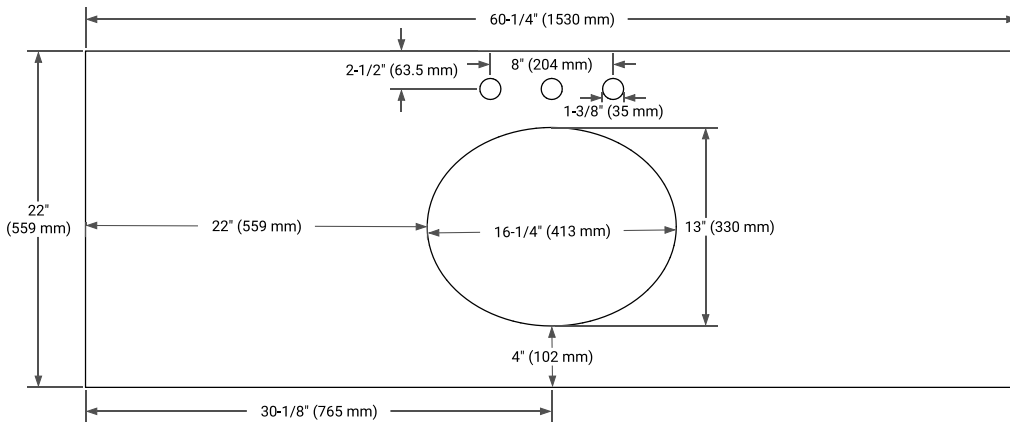

## BASE CABINET DIMENSIONS

60" W x 21.5" D x 34.5" H

## AVAILABLE COLORS

White    Grey    Midnight Blue    White Oak

FRONT VIEW

SIDE VIEW

PLAN VIEW

**OVERALL DIMENSIONS**

60.25" W x 22" D x 1.5" H

**COUNTERTOP OPTIONS**

Carrara White Quartz

**FEATURES**

- Solid countertop with mitered edges & seams
- Undermount white oval sink
- Pre-drilled for 8" widespread faucet

**INCLUDED**

- Countertop
- Matching Backsplash
- Oval Sink

**COUNTERTOP PLAN VIEW**

**EDGE SIDE VIEW**

**THREE DIMENSIONAL COUNTERTOP VIEW**