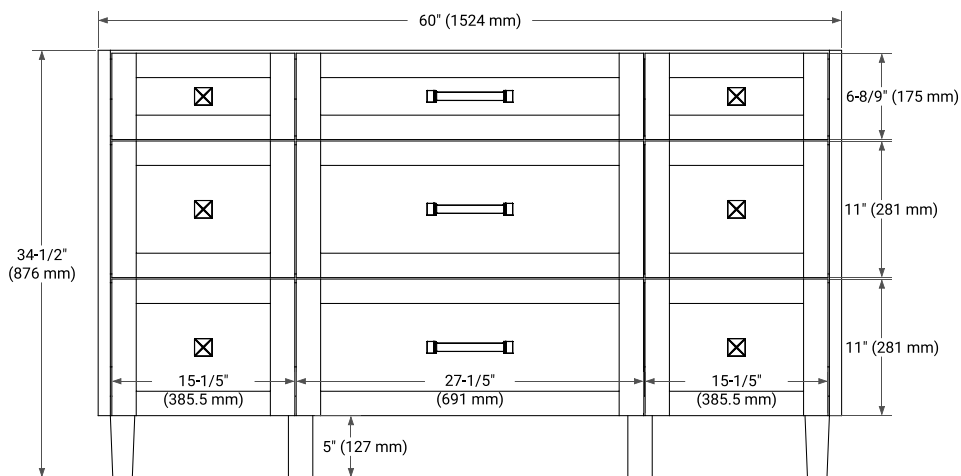

## BASE CABINET DIMENSIONS

60" W x 21.5" D x 34.5" H

## AVAILABLE COLORS

White    Grey    Midnight Blue    White Oak

FRONT VIEW

SIDE VIEW

PLAN VIEW

**OVERALL DIMENSIONS**

60.25" W x 22" D x 1.5" H

**COUNTERTOP OPTIONS**

**COUNTERTOP PLAN VIEW**

**EDGE SIDE VIEW**

**THREE DIMENSIONAL COUNTERTOP VIEW**