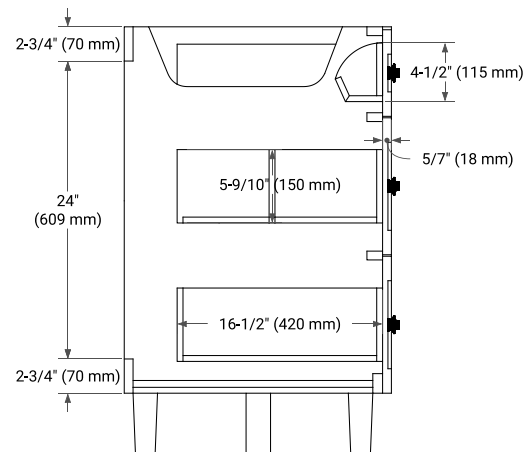

## BASE CABINET DIMENSIONS

60" W x 21.5" D x 34.5" H

## AVAILABLE COLORS

White    Grey    Midnight Blue    White Oak

FRONT VIEW

SIDE VIEW

PLAN VIEW

**OVERALL DIMENSIONS**

60.25" W x 22" D x 1.5" H

**COUNTERTOP OPTIONS**

**COUNTERTOP PLAN VIEW**

**EDGE SIDE VIEW**

**THREE DIMENSIONAL COUNTERTOP VIEW**