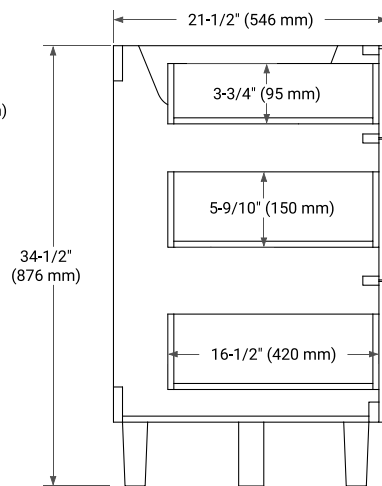

## BASE CABINET DIMENSIONS

60" W x 21.5" D x 34.5" H

## AVAILABLE COLORS

White    Grey    Midnight Blue    White Oak

FRONT VIEW

SIDE VIEW

PLAN VIEW

**OVERALL DIMENSIONS**

60.25" W x 22" D x 1.5" H

**COUNTERTOP OPTIONS**

**COUNTERTOP PLAN VIEW**

**EDGE SIDE VIEW**

**THREE DIMENSIONAL COUNTERTOP VIEW**