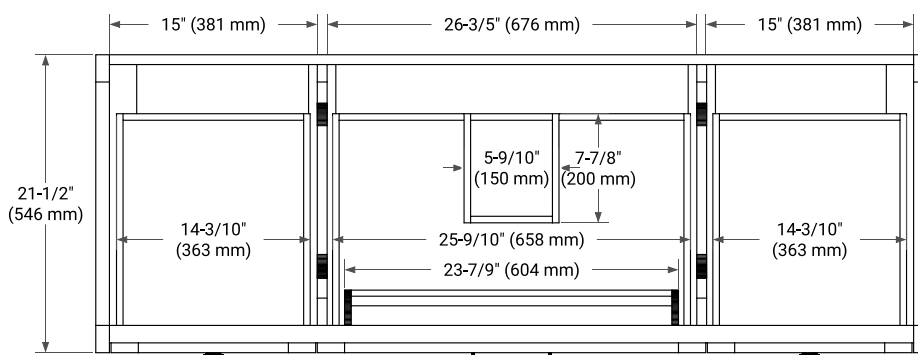

BASE CABINET DIMENSIONS

60" W x 21.5" D x 34.5" H

FEATURES

- Solid wood frame and Plywood
- Soft-close system
- Dovetail construction
- Ample storage

HARDWARE FINISHES

Brushed Nickel Matte Black

AVAILABLE COLORS

White Grey Midnight Blue White Oak

FRONT VIEW

SIDE VIEW

PLAN VIEW

OVERALL DIMENSIONS

61" W x 22" D x 1.5" H

COUNTERTOP OPTIONS

Carrara Marble

White Quartz

FEATURES

- Solid countertop with mitered edges & seams
- Undermount white oval sink
- Pre-drilled for 8" widespread faucet

INCLUDED

- Countertop
- Matching Backsplash
- Oval Sink

COUNTERTOP PLAN VIEW

EDGE SIDE VIEW

THREE DIMENSIONAL COUNTERTOP VIEW