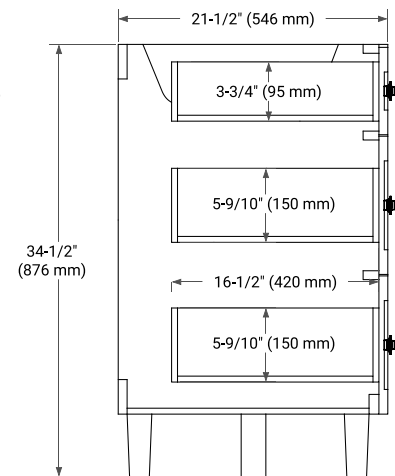

BASE CABINET DIMENSIONS

60" W x 21.5" D x 34.5" H

FEATURES

- Solid wood frame and Plywood
- Soft-close system
- Dovetail construction
- Ample storage

HARDWARE FINISHES

Brushed Nickel Matte Black

AVAILABLE COLORS

White Grey Midnight Blue White Oak

FRONT VIEW

SIDE VIEW

PLAN VIEW

OVERALL DIMENSIONS

61" W x 22" D x 1.5" H

COUNTERTOP OPTIONS

Carrara Marble

White Quartz

FEATURES

- Solid countertop with mitered edges & seams
- Undermount white oval sink
- Pre-drilled for 8" widespread faucet

INCLUDED

- Countertop
- Matching Backsplash
- Oval Sink

COUNTERTOP PLAN VIEW

EDGE SIDE VIEW

THREE DIMENSIONAL COUNTERTOP VIEW