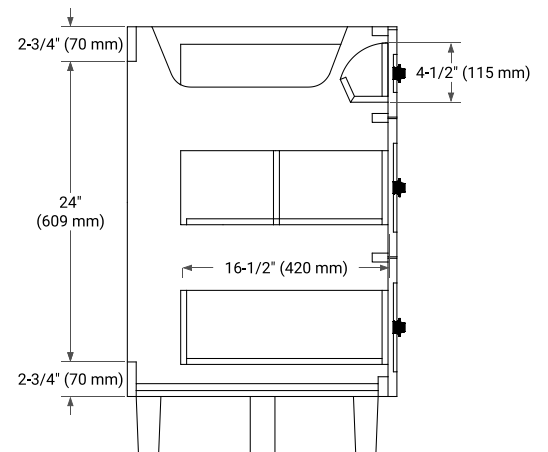

BASE CABINET DIMENSIONS

60" W x 21.5" D x 34.5" H

FEATURES

- Solid wood frame and Plywood
- Soft-close system
- Dovetail construction
- Ample storage

HARDWARE FINISHES

Brushed Nickel Matte Black

AVAILABLE COLORS

White Grey Midnight Blue White Oak

FRONT VIEW

SIDE VIEW

PLAN VIEW

OVERALL DIMENSIONS

61" W x 22" D x 1.5" H

COUNTERTOP OPTIONS

Carrara Marble

White Quartz

FEATURES

- Solid countertop with mitered edges & seams
- Undermount white oval sink
- Pre-drilled for 8" widespread faucet

INCLUDED

- Countertop
- Matching Backsplash
- Oval Sink

COUNTERTOP PLAN VIEW

EDGE SIDE VIEW

THREE DIMENSIONAL COUNTERTOP VIEW