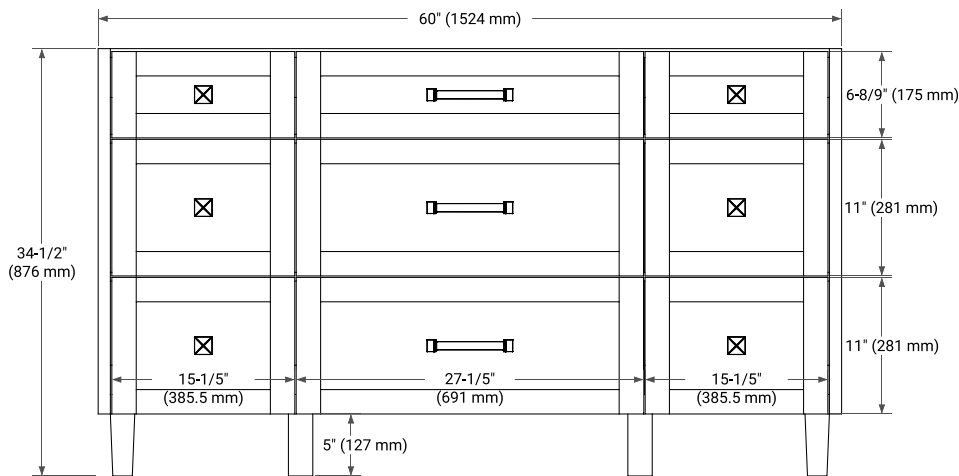

BASE CABINET DIMENSIONS

60" W x 21.5" D x 34.5" H

FEATURES

- Solid wood frame and Plywood
- Soft-close system
- Dovetail construction
- Ample storage

HARDWARE FINISHES

Brushed Nickel Matte Black

AVAILABLE COLORS

White Grey Midnight Blue White Oak

FRONT VIEW

SIDE VIEW

PLAN VIEW

OVERALL DIMENSIONS

61" W x 22" D x 1.5" H

COUNTERTOP OPTIONS

Carrara Marble

White Quartz

FEATURES

- Solid countertop with mitered edges & seams
- Undermount white oval sink
- Pre-drilled for 8" widespread faucet

INCLUDED

- Countertop
- Matching Backsplash
- Oval Sink

COUNTERTOP PLAN VIEW

EDGE SIDE VIEW

THREE DIMENSIONAL COUNTERTOP VIEW