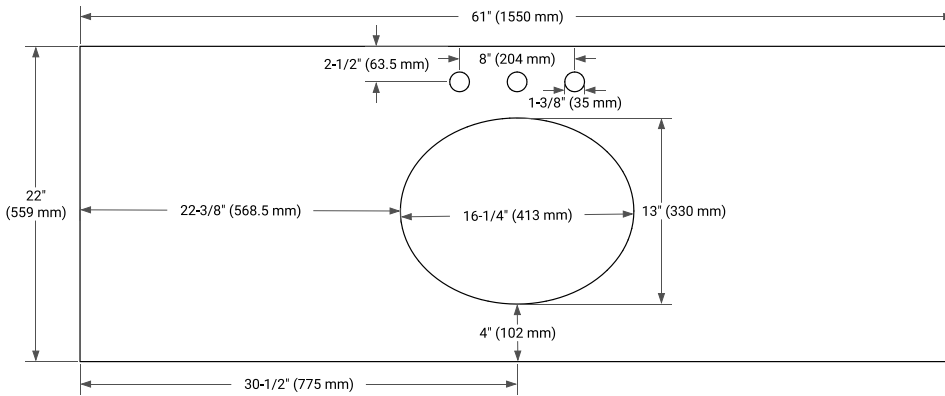

White Grey Midnight Blue White Oak

FRONT VIEW

SIDE VIEW

PLAN VIEW

OVERALL DIMENSIONS

61" W x 22" D x 1.5" H

COUNTERTOP OPTIONS

Carrara Marble

White Quartz

FEATURES

- Solid countertop with mitered edges & seams
- Undermount white oval sink
- Pre-drilled for 8" widespread faucet

INCLUDED

- Countertop
- Matching Backsplash
- Oval Sink

COUNTERTOP PLAN VIEW

EDGE SIDE VIEW

THREE DIMENSIONAL COUNTERTOP VIEW