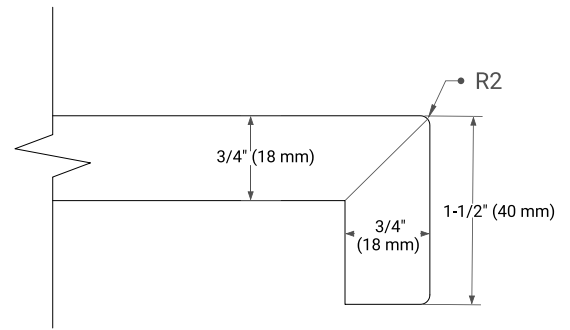

White Grey Midnight Blue White Oak

FRONT VIEW

SIDE VIEW

PLAN VIEW

OVERALL DIMENSIONS

61" W x 22" D x 1.5" H

COUNTERTOP OPTIONS

Carrara Marble

White Quartz

FEATURES

- Solid countertop with mitered edges & seams
- Undermount white oval sink
- Pre-drilled for 8" widespread faucet

INCLUDED

- Countertop
- Matching Backsplash
- Oval Sink

COUNTERTOP PLAN VIEW

EDGE SIDE VIEW

THREE DIMENSIONAL COUNTERTOP VIEW