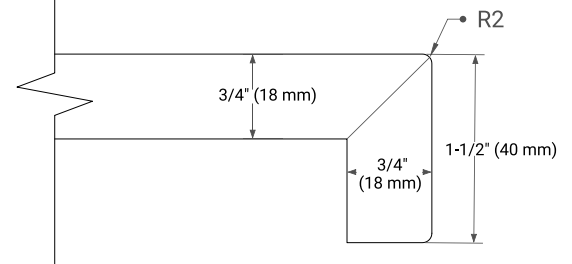

White Grey Midnight Blue White Oak

FRONT VIEW

SIDE VIEW

PLAN VIEW

61" SINGLE RECTANGLE SINK COUNTERTOP WITH 1.5 IN. THICKNESS

ARIEL

OVERALL DIMENSIONS

61" W x 22" D x 1.5" H

COUNTERTOP OPTIONS

Carrara Marble

White Quartz

FEATURES

- Solid countertop with mitered edges & seams
- Undermount white rectangular sink
- Pre-drilled for 8" widespread faucet

INCLUDED

- Countertop
- Matching Backsplash
- Rectangle Sink

COUNTERTOP PLAN VIEW

EDGE SIDE VIEW

THREE DIMENSIONAL COUNTERTOP VIEW