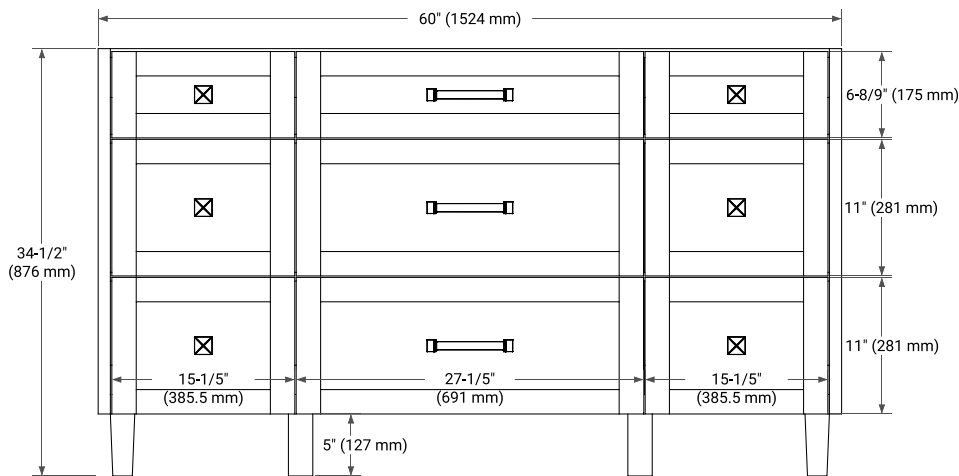

BASE CABINET DIMENSIONS

60" W x 21.5" D x 34.5" H

FEATURES

- Solid wood frame and Plywood
- Soft-close system
- Dovetail construction
- Ample storage

HARDWARE FINISHES

Brushed Nickel Matte Black

AVAILABLE COLORS

White Grey Midnight Blue White Oak

FRONT VIEW

SIDE VIEW

PLAN VIEW

61" SINGLE RECTANGLE SINK COUNTERTOP WITH 1.5 IN. THICKNESS

ARIEL

OVERALL DIMENSIONS

61" W x 22" D x 1.5" H

COUNTERTOP OPTIONS

Carrara Marble

White Quartz

FEATURES

- Solid countertop with mitered edges & seams
- Undermount white rectangular sink
- Pre-drilled for 8" widespread faucet

INCLUDED

- Countertop
- Matching Backsplash
- Rectangle Sink

COUNTERTOP PLAN VIEW

EDGE SIDE VIEW

THREE DIMENSIONAL COUNTERTOP VIEW