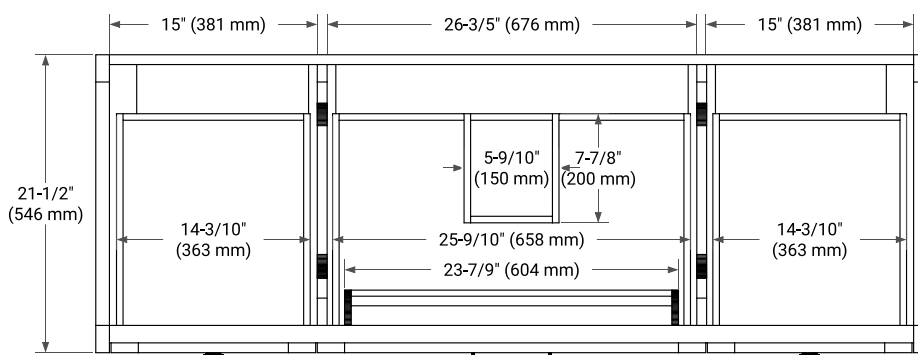

BASE CABINET DIMENSIONS

60" W x 21.5" D x 34.5" H

FEATURES

- Solid wood frame and Plywood
- Soft-close system
- Dovetail construction
- Ample storage

HARDWARE FINISHES

Brushed Nickel Matte Black

AVAILABLE COLORS

White Grey Midnight Blue White Oak

FRONT VIEW

SIDE VIEW

PLAN VIEW

61" SINGLE RECTANGLE SINK COUNTERTOP WITH 1.5 IN. THICKNESS

ARIEL

OVERALL DIMENSIONS

61" W x 22" D x 1.5" H

COUNTERTOP OPTIONS

Carrara Marble

White Quartz

FEATURES

- Solid countertop with mitered edges & seams
- Undermount white rectangular sink
- Pre-drilled for 8" widespread faucet

INCLUDED

- Countertop
- Matching Backsplash
- Rectangle Sink

COUNTERTOP PLAN VIEW

EDGE SIDE VIEW

THREE DIMENSIONAL COUNTERTOP VIEW