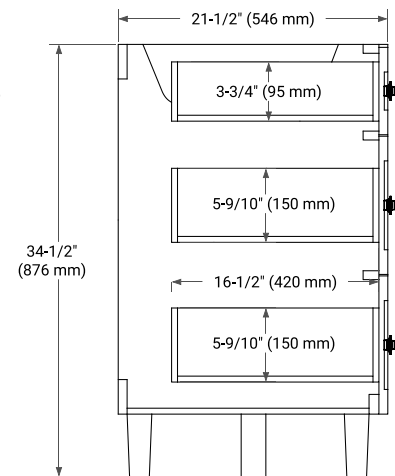

BASE CABINET DIMENSIONS

60" W x 21.5" D x 34.5" H

FEATURES

- Solid wood frame and Plywood
- Soft-close system
- Dovetail construction
- Ample storage

HARDWARE FINISHES

Brushed Nickel Matte Black

AVAILABLE COLORS

White Grey Midnight Blue White Oak

FRONT VIEW

SIDE VIEW

PLAN VIEW

61" SINGLE RECTANGLE SINK COUNTERTOP WITH 1.5 IN. THICKNESS

ARIEL

OVERALL DIMENSIONS

61" W x 22" D x 1.5" H

COUNTERTOP OPTIONS

Carrara Marble

White Quartz

FEATURES

- Solid countertop with mitered edges & seams
- Undermount white rectangular sink
- Pre-drilled for 8" widespread faucet

INCLUDED

- Countertop
- Matching Backsplash
- Rectangle Sink

COUNTERTOP PLAN VIEW

EDGE SIDE VIEW

THREE DIMENSIONAL COUNTERTOP VIEW