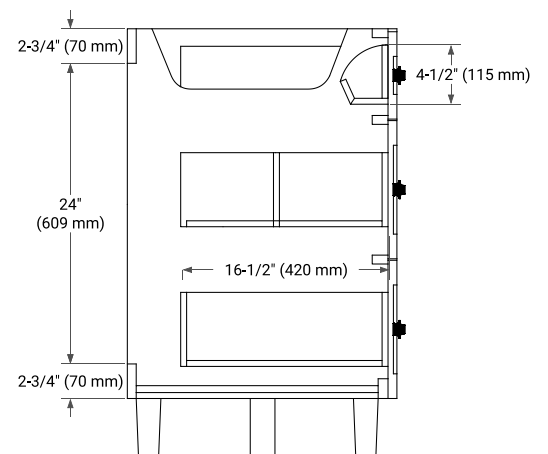

BASE CABINET DIMENSIONS

60" W x 21.5" D x 34.5" H

FEATURES

- Solid wood frame and Plywood
- Soft-close system
- Dovetail construction
- Ample storage

HARDWARE FINISHES

Brushed Nickel Matte Black

AVAILABLE COLORS

White Grey Midnight Blue White Oak

FRONT VIEW

SIDE VIEW

PLAN VIEW

61" SINGLE RECTANGLE SINK COUNTERTOP WITH 1.5 IN. THICKNESS

ARIEL

OVERALL DIMENSIONS

61" W x 22" D x 1.5" H

COUNTERTOP PLAN VIEW

EDGE SIDE VIEW

THREE DIMENSIONAL COUNTERTOP VIEW