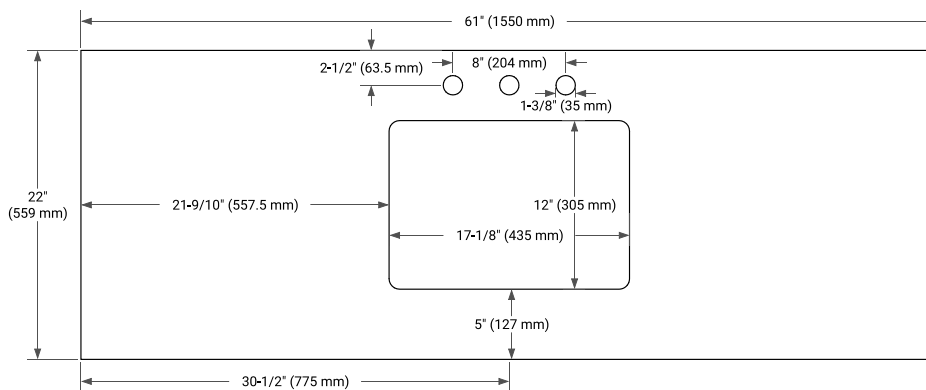

White Grey Midnight Blue White Oak

FRONT VIEW

SIDE VIEW

PLAN VIEW

61" SINGLE RECTANGLE SINK COUNTERTOP WITH 1.5 IN. THICKNESS

ARIEL

OVERALL DIMENSIONS

61" W x 22" D x 1.5" H

COUNTERTOP OPTIONS

Carrara Marble

White Quartz

FEATURES

- Solid countertop with mitered edges & seams
- Undermount white rectangular sink
- Pre-drilled for 8" widespread faucet

INCLUDED

- Countertop
- Matching Backsplash
- Rectangle Sink

COUNTERTOP PLAN VIEW

EDGE SIDE VIEW

THREE DIMENSIONAL COUNTERTOP VIEW