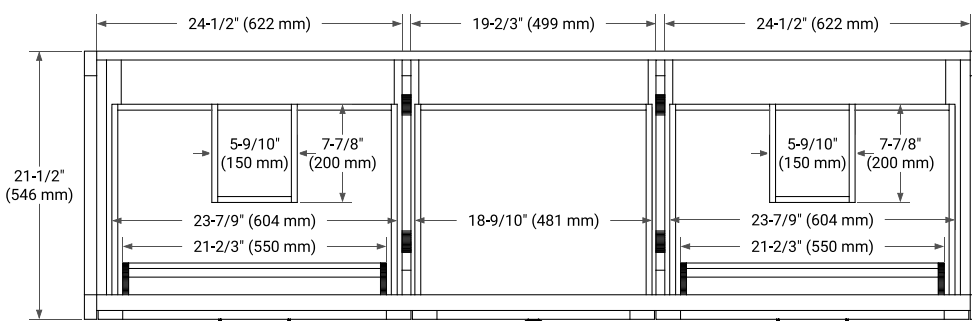

MONROE 72" DOUBLE SINK BASE CABINET

ARIEL

BASE CABINET DIMENSIONS

72" W x 21.5" D x 34.5" H

FEATURES

- Solid wood frame and Plywood
- Soft-close system
- Dovetail construction
- Ample storage

HARDWARE FINISHES

Brushed Nickel   Matte Black

AVAILABLE COLORS

White   Grey   Midnight Blue   White Oak

PLAN VIEW