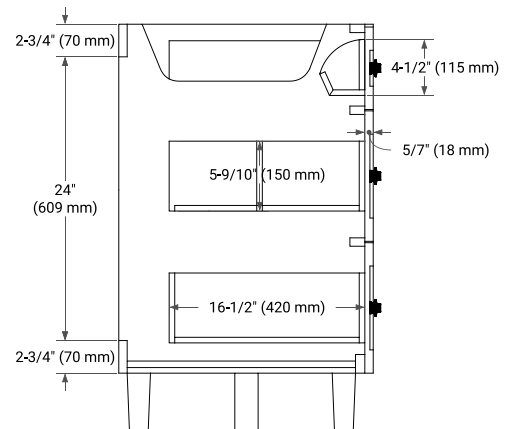

MONROE 72" DOUBLE SINK BASE CABINET

ARIEL

BASE CABINET DIMENSIONS

72" W x 21.5" D x 34.5" H

FEATURES

- Solid wood frame and Plywood
- Soft-close system
- Dovetail construction
- Ample storage

HARDWARE FINISHES

Brushed Nickel   Matte Black

AVAILABLE COLORS

White   Grey   Midnight Blue   White Oak

PLAN VIEW