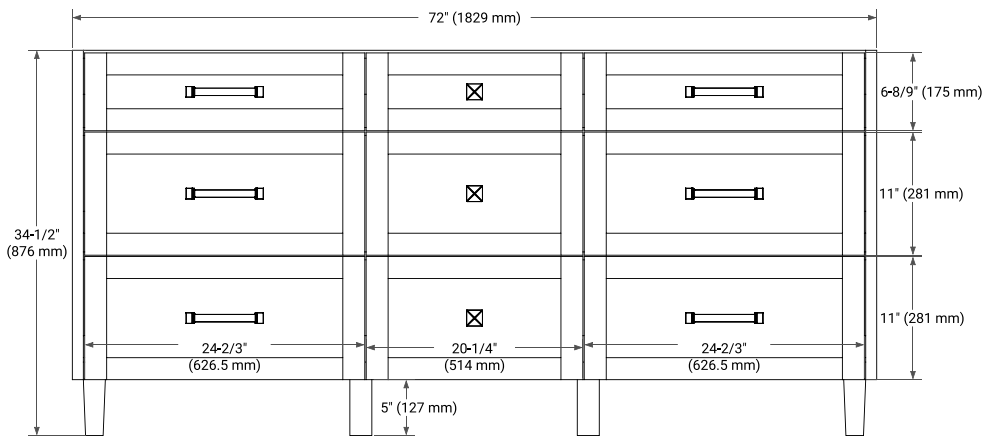

AVAILABLE COLORS

White   Grey   Midnight Blue   White Oak

FRONT VIEW