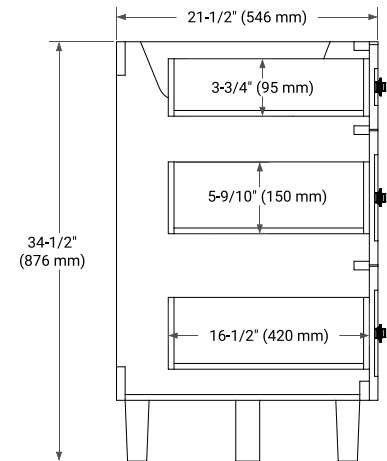

## BASE CABINET DIMENSIONS

72" W x 21.5" D x 34.5" H

### SIDE VIEW

### PLAN VIEW

## OVERALL DIMENSIONS

72.25" W x 22" D x 1.5" H