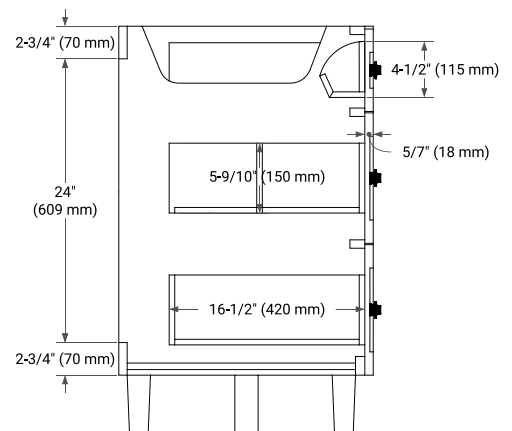

MONROE 72" DOUBLE SINK BASE CABINET

ARIEL

BASE CABINET DIMENSIONS

72" W x 21.5" D x 34.5" H

FEATURES

- Solid wood frame and Plywood
- Soft-close system
- Dovetail construction
- Ample storage

HARDWARE FINISHES

Brushed Nickel Matte Black

AVAILABLE COLORS

White Grey Midnight Blue White Oak

FRONT VIEW

SIDE VIEW

PLAN VIEW

72" DOUBLE RECTANGLE SINK COUNTERTOP WITH 1.5 IN. THICKNESS

ARIEL

OVERALL DIMENSIONS

72.25" W x 22" D x 1.5" H

COUNTERTOP OPTIONS

Carrara White Quartz

FEATURES

- Solid countertop with mitered edges & seams
- Undermount white rectangular sink
- Pre-drilled for 8" widespread faucet

INCLUDED

- Countertop
- Matching Backsplash
- Rectangle Sinks

COUNTERTOP PLAN VIEW

EDGE SIDE VIEW

THREE DIMENSIONAL COUNTERTOP VIEW