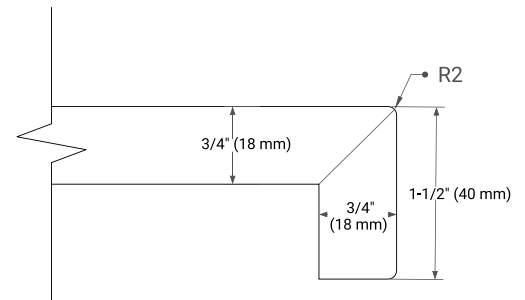

MONROE 72" DOUBLE SINK BASE CABINET

ARIEL

BASE CABINET DIMENSIONS

72" W x 21.5" D x 34.5" H

FEATURES

- Solid wood frame and Plywood
- Soft-close system
- Dovetail construction
- Ample storage

HARDWARE FINISHES

OVERALL DIMENSIONS

72.25" W x 22" D x 1.5" H

COUNTERTOP OPTIONS

Carrara White Quartz

FEATURES

- Solid countertop with mitered edges & seams
- Undermount white rectangular sink
- Pre-drilled for 8" widespread faucet

INCLUDED

- Countertop
- Matching Backsplash
- Rectangle Sinks

COUNTERTOP PLAN VIEW

EDGE SIDE VIEW

THREE DIMENSIONAL COUNTERTOP VIEW