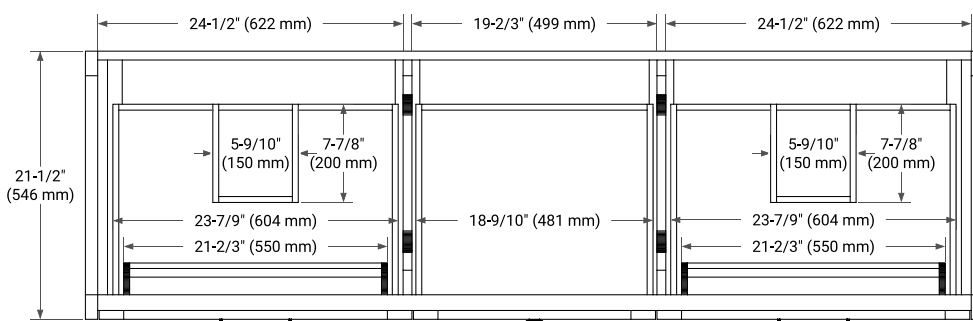

MONROE 72" DOUBLE SINK BASE CABINET

ARIEL

BASE CABINET DIMENSIONS

72" W x 21.5" D x 34.5" H

FEATURES

- Solid wood frame and Plywood
- Soft-close system
- Dovetail construction
- Ample storage

HARDWARE FINISHES

Brushed Nickel Matte Black

AVAILABLE COLORS

White Grey Midnight Blue White Oak

FRONT VIEW

SIDE VIEW

PLAN VIEW

72" DOUBLE RECTANGLE SINK COUNTERTOP WITH 1.5 IN. THICKNESS

ARIEL

OVERALL DIMENSIONS

72.25" W x 22" D x 1.5" H

COUNTERTOP OPTIONS

Carrara White Quartz

FEATURES

- Solid countertop with mitered edges & seams
- Undermount white rectangular sink
- Pre-drilled for 8" widespread faucet

INCLUDED

- Countertop
- Matching Backsplash
- Rectangle Sinks

COUNTERTOP PLAN VIEW

EDGE SIDE VIEW

THREE DIMENSIONAL COUNTERTOP VIEW