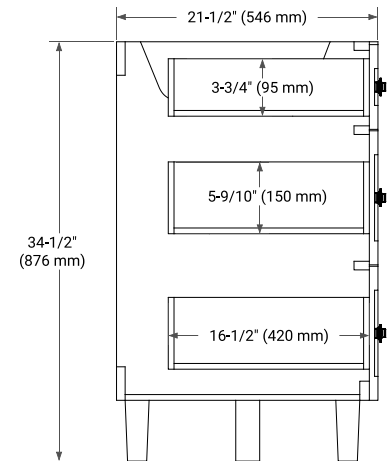

MONROE 72" DOUBLE SINK BASE CABINET

ARIEL

BASE CABINET DIMENSIONS

72" W x 21.5" D x 34.5" H

FEATURES

- Solid wood frame and Plywood
- Soft-close system
- Dovetail construction
- Ample storage

HARDWARE FINISHES

Brushed Nickel Matte Black

AVAILABLE COLORS

White Grey Midnight Blue White Oak

FRONT VIEW

SIDE VIEW

PLAN VIEW

72" DOUBLE RECTANGLE SINK COUNTERTOP WITH 1.5 IN. THICKNESS

ARIEL

OVERALL DIMENSIONS

72.25" W x 22" D x 1.5" H

COUNTERTOP OPTIONS

Carrara White Quartz

FEATURES

- Solid countertop with mitered edges & seams
- Undermount white rectangular sink
- Pre-drilled for 8" widespread faucet

INCLUDED

- Countertop
- Matching Backsplash
- Rectangle Sinks

COUNTERTOP PLAN VIEW

EDGE SIDE VIEW

THREE DIMENSIONAL COUNTERTOP VIEW