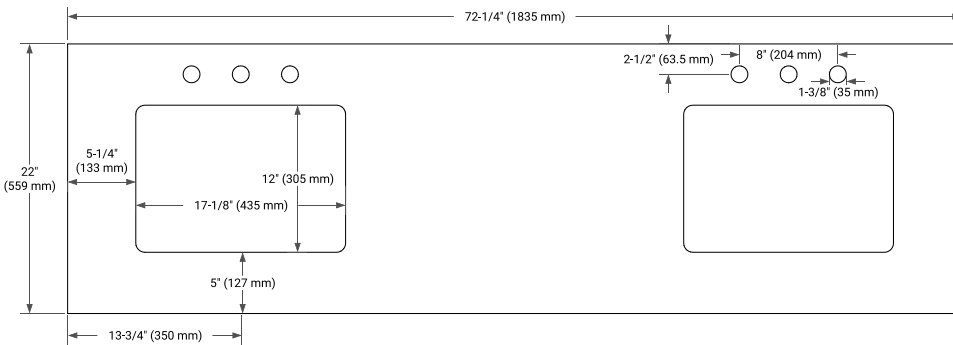

MONROE 72" DOUBLE SINK BASE CABINET

ARIEL

BASE CABINET DIMENSIONS

72" W x 21.5" D x 34.5" H

FEATURES

- Solid wood frame and Plywood
- Soft-close system
- Dovetail construction
- Ample storage

HARDWARE FINISHES

OVERALL DIMENSIONS

72.25" W x 22" D x 1.5" H

COUNTERTOP OPTIONS

Carrara White Quartz

FEATURES

- Solid countertop with mitered edges & seams
- Undermount white rectangular sink
- Pre-drilled for 8" widespread faucet

INCLUDED

- Countertop
- Matching Backsplash
- Rectangle Sinks

COUNTERTOP PLAN VIEW

EDGE SIDE VIEW

THREE DIMENSIONAL COUNTERTOP VIEW