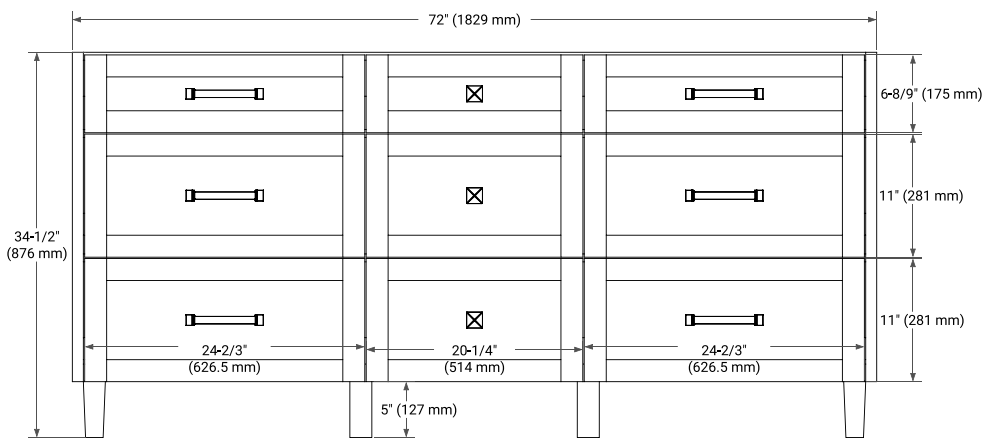

MONROE 72" DOUBLE SINK BASE CABINET

ARIEL

BASE CABINET DIMENSIONS

72" W x 21.5" D x 34.5" H

FEATURES

- Solid wood frame and Plywood
- Soft-close system
- Dovetail construction
- Ample storage

HARDWARE FINISHES

Brushed Nickel Matte Black

AVAILABLE COLORS

White Grey Midnight Blue White Oak

FRONT VIEW

SIDE VIEW

PLAN VIEW

72" DOUBLE RECTANGLE SINK COUNTERTOP WITH 1.5 IN. THICKNESS

ARIEL

OVERALL DIMENSIONS

72.25" W x 22" D x 1.5" H

COUNTERTOP OPTIONS

Carrara White Quartz

FEATURES

- Solid countertop with mitered edges & seams
- Undermount white rectangular sink
- Pre-drilled for 8" widespread faucet

INCLUDED

- Countertop
- Matching Backsplash
- Rectangle Sinks

COUNTERTOP PLAN VIEW

EDGE SIDE VIEW

THREE DIMENSIONAL COUNTERTOP VIEW