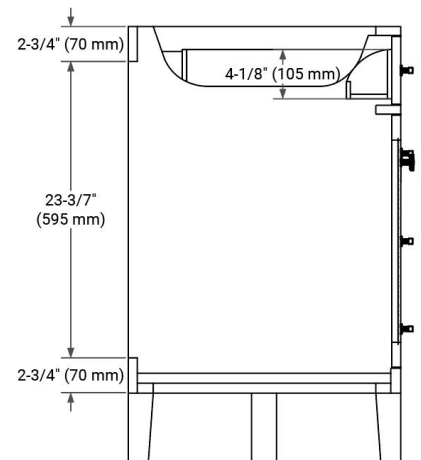

CAMILA 72" DOUBLE SINK BASE CABINET

ARIEL

BASE CABINET DIMENSIONS

72" W x 21.5" D x 34.5" H

FEATURES

- Solid Oak wood and Plywood veneers
- Soft-close system
- Dovetail construction
- 45 degrees fall-out drawer
- Natural rattan-decorated doors

AVAILABLE COLORS

White Oak

HARDWARE FINISHES

Matte Black

SIDE VIEW

PLAN VIEW