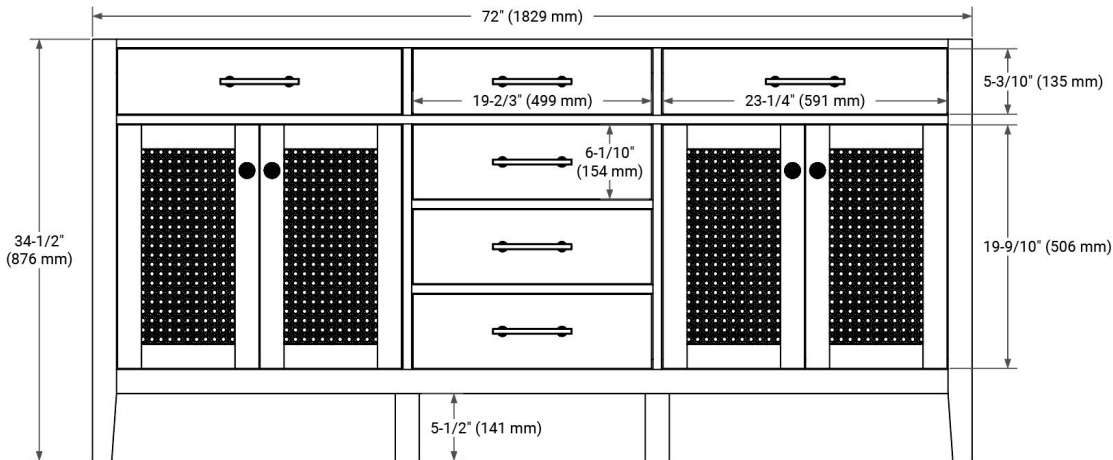

HARDWARE FINISHES

Matte Black

FRONT VIEW

SIDE VIEW