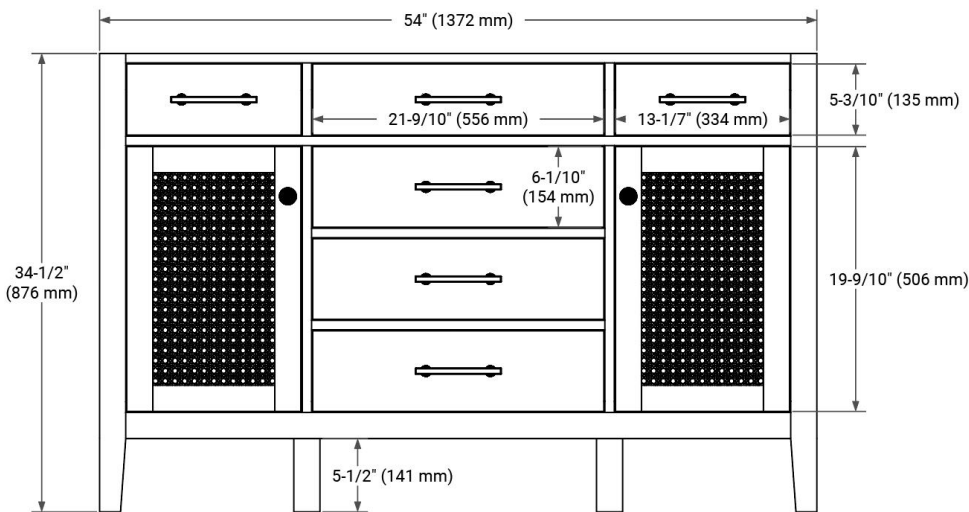

CAMILA 54" SINGLE SINK BASE CABINET

ARIEL

BASE CABINET DIMENSIONS

54" W x 21.5" D x 34.5" H

FEATURES

- Solid Oak wood and Plywood veneers
- Soft-close system
- Dovetail construction
- 45 degrees fall-out drawer
- Natural rattan-decorated doors

AVAILABLE COLORS

White Oak

HARDWARE FINISHES

Matte Black

FRONT VIEW

SIDE VIEW

PLAN VIEW