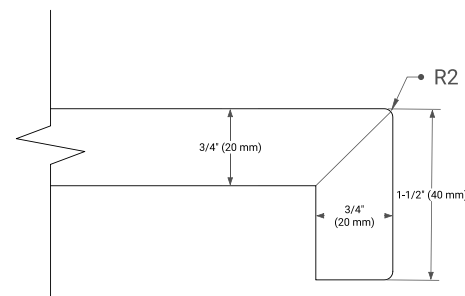

EDGE SIDE VIEW