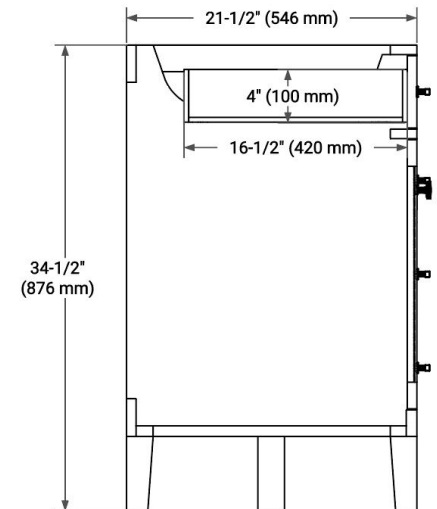

## BASE CABINET DIMENSIONS

54" W x 21.5" D x 34.5" H

## SIDE VIEW

# 54" SINGLE RECTANGLE SINK COUNTERTOP WITH 1.5 IN. THICKNESS

## OVERALL DIMENSIONS

54.25" W x 22" D x 1.5" H