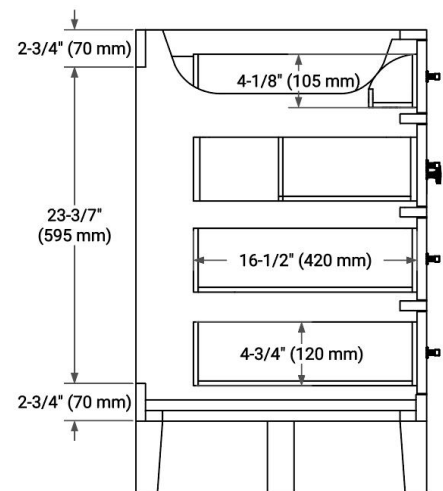

CAMILA 54" SINGLE SINK BASE CABINET

ARIEL

BASE CABINET DIMENSIONS

54" W x 21.5" D x 34.5" H

FEATURES

- Solid Oak wood and Plywood veneers
- Soft-close system
- Dovetail construction
- 45 degrees fall-out drawer
- Natural rattan-decorated doors

AVAILABLE COLORS

White Oak

HARDWARE FINISHES

Matte Black

FRONT VIEW

SIDE VIEW

PLAN VIEW