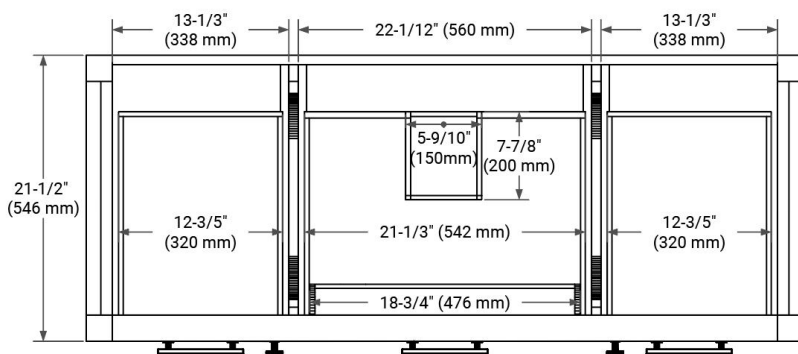

CAMILA 54" SINGLE SINK BASE CABINET

ARIEL

BASE CABINET DIMENSIONS

54" W x 21.5" D x 34.5" H

FEATURES

- Solid Oak wood and Plywood veneers
- Soft-close system
- Dovetail construction
- 45 degrees fall-out drawer
- Natural rattan-decorated doors

AVAILABLE COLORS

White Oak

HARDWARE FINISHES

Matte Black

FRONT VIEW

SIDE VIEW

PLAN VIEW