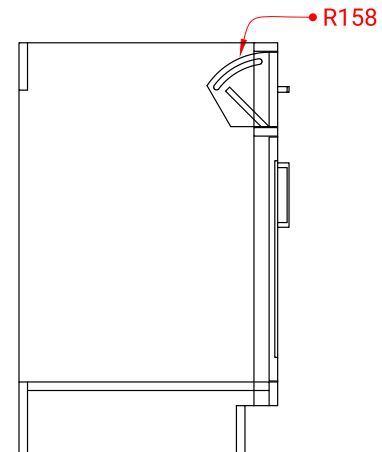

HEPBURN 31" CENTER SINK CABINET

ARIEL

T031S

BASE CABINET DIMENSIONS

30" W x 21.5" D x 34.5" H

FEATURES

- Solid wood frame & plywood panels
- Dovetail drawers and joints
- Soft closing doors & drawers

HARDWARE FINISHES

AVAILABLE COLORS

FRONT VIEW

SIDE VIEW

PLAN VIEW

30.5" RECTANGLE SINK COUNTERTOP

ARIEL

OVERALL DIMENSIONS

30.5" W x 22" D x 0.75" H

COUNTERTOP OPTIONS

Carrara Marble
CW2-031S-REC-CT

FEATURES

- Solid countertop with mitered edges & seams
- Undermount white oval sink
- Pre-drilled for 8" widespread faucet

INCLUDED

- Countertop
- Matching Backsplash
- Rectangle Sink

COUNTERTOP PLAN VIEW

EDGE SIDE VIEW

THREE DIMENSIONAL COUNTERTOP VIEW