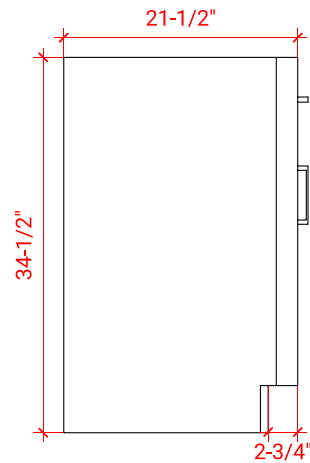

HEPBURN 31" CENTER SINK CABINET

ARIEL

T031S

BASE CABINET DIMENSIONS

30" W x 21.5" D x 34.5" H

FEATURES

- Solid wood frame & plywood panels
- Dovetail drawers and joints
- Soft closing doors & drawers

HARDWARE FINISHES

AVAILABLE COLORS

FRONT VIEW

SIDE VIEW

PLAN VIEW

30.5" RECTANGLE SINK COUNTERTOP

ARIEL

OVERALL DIMENSIONS

30.5" W x 22" D x 0.75" H

COUNTERTOP OPTIONS

Carrara Marble
CW2-031S-REC-CT

FEATURES

- Solid countertop with mitered edges & seams
- Undermount white oval sink
- Pre-drilled for 8" widespread faucet

INCLUDED

- Countertop
- Matching Backsplash
- Rectangle Sink

COUNTERTOP PLAN VIEW

EDGE SIDE VIEW

THREE DIMENSIONAL COUNTERTOP VIEW