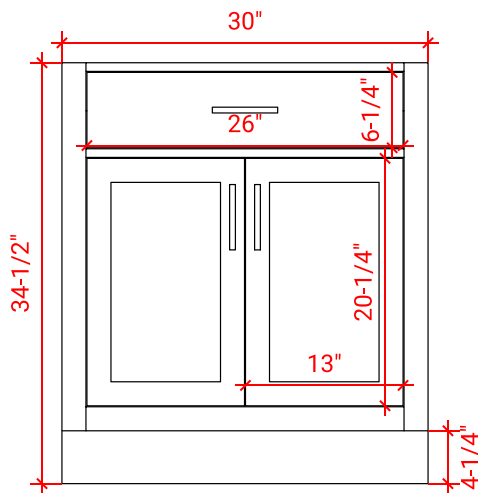

HEPBURN 31" CENTER SINK CABINET

ARIEL

T031S

BASE CABINET DIMENSIONS

30" W x 21.5" D x 34.5" H

FEATURES

- Solid wood frame & plywood panels
- Dovetail drawers and joints
- Soft closing doors & drawers

HARDWARE FINISHES

AVAILABLE COLORS

FRONT VIEW

SIDE VIEW

PLAN VIEW

30.5" RECTANGLE SINK COUNTERTOP

ARIEL

OVERALL DIMENSIONS

30.5" W x 22" D x 0.75" H

COUNTERTOP PLAN VIEW

EDGE SIDE VIEW

THREE DIMENSIONAL COUNTERTOP VIEW