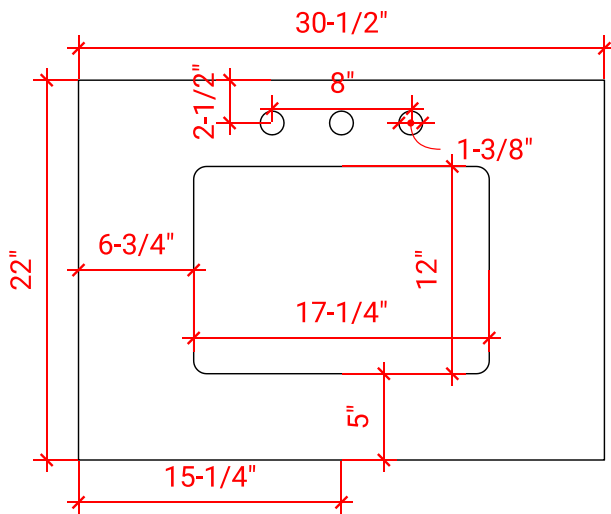

HEPBURN 31" CENTER SINK CABINET

ARIEL

T031S

BASE CABINET DIMENSIONS

30" W x 21.5" D x 34.5" H

FEATURES

- Solid wood frame & plywood panels
- Dovetail drawers and joints
- Soft closing doors & drawers

HARDWARE FINISHES

AVAILABLE COLORS

FRONT VIEW

SIDE VIEW

PLAN VIEW

30.5" RECTANGLE SINK COUNTERTOP

ARIEL

OVERALL DIMENSIONS

30.5" W x 22" D x 0.75" H

COUNTERTOP OPTIONS

Carrara Marble
CW2-031S-REC-CT

FEATURES

- Solid countertop with mitered edges & seams
- Undermount white oval sink
- Pre-drilled for 8" widespread faucet

INCLUDED

- Countertop
- Matching Backsplash
- Rectangle Sink

COUNTERTOP PLAN VIEW

EDGE SIDE VIEW

THREE DIMENSIONAL COUNTERTOP VIEW