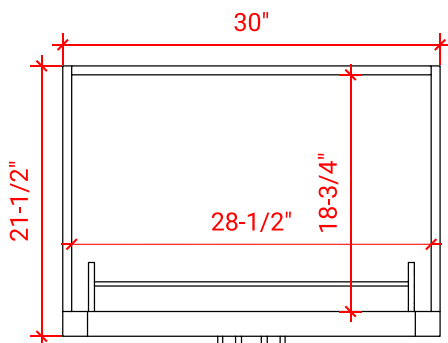

HEPBURN 31" CENTER SINK CABINET

ARIEL

T031S

BASE CABINET DIMENSIONS

30" W x 21.5" D x 34.5" H

FEATURES

- Solid wood frame & plywood panels
- Dovetail drawers and joints
- Soft closing doors & drawers

HARDWARE FINISHES

AVAILABLE COLORS

FRONT VIEW

SIDE VIEW

PLAN VIEW

30.5" RECTANGLE SINK COUNTERTOP

ARIEL

OVERALL DIMENSIONS

30.5" W x 22" D x 0.75" H

COUNTERTOP PLAN VIEW

EDGE SIDE VIEW

THREE DIMENSIONAL COUNTERTOP VIEW