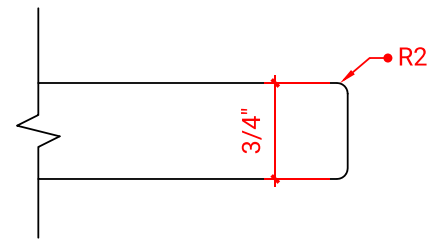

AVAILABLE COLORS

FRONT VIEW

SIDE VIEW

PLAN VIEW

30.5" RECTANGLE SINK COUNTERTOP

ARIEL

OVERALL DIMENSIONS

30.5" W x 22" D x 0.75" H

COUNTERTOP OPTIONS

Carrara Marble
CW2-031S-REC-CT

FEATURES

- Solid countertop with mitered edges & seams
- Undermount white oval sink
- Pre-drilled for 8" widespread faucet

INCLUDED

- Countertop
- Matching Backsplash
- Rectangle Sink

COUNTERTOP PLAN VIEW

EDGE SIDE VIEW

THREE DIMENSIONAL COUNTERTOP VIEW