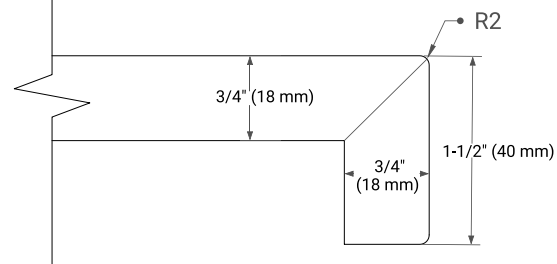

CAMILA 54" SINGLE SINK BASE CABINET

ARIEL

BASE CABINET DIMENSIONS

54" W x 21.5" D x 34.5" H

FEATURES

- Solid Oak wood and Plywood veneers
- Soft-close system
- Dovetail construction
- 45 degrees fall-out drawer
- Natural rattan-decorated doors

ARIEL

OVERALL DIMENSIONS

55" W x 22" D x 1.5" H

COUNTERTOP OPTIONS

Carrara Marble

White Quartz

FEATURES

- Solid countertop with mitered edges & seams
- Undermount white rectangular sink
- Pre-drilled for 8" widespread faucet

INCLUDED

- Countertop
- Matching Backsplash
- Rectangle Sink

COUNTERTOP PLAN VIEW

EDGE SIDE VIEW

THREE DIMENSIONAL COUNTERTOP VIEW