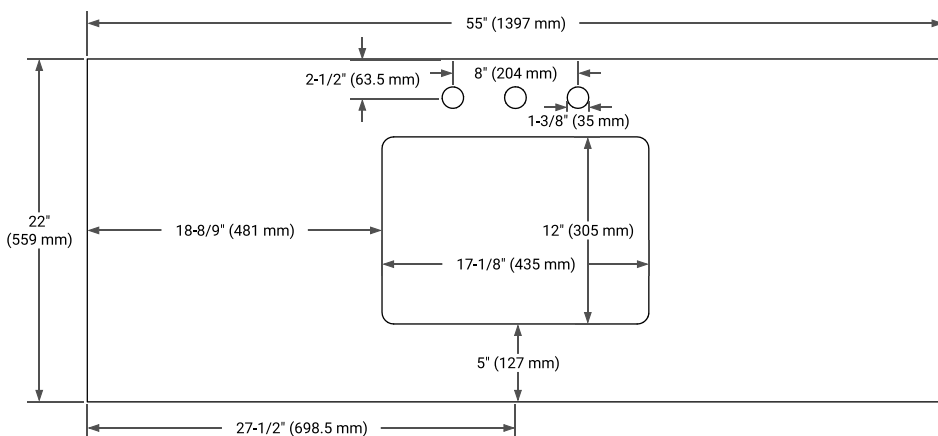

CAMILA 54" SINGLE SINK BASE CABINET

ARIEL

BASE CABINET DIMENSIONS

54" W x 21.5" D x 34.5" H

FEATURES

- Solid Oak wood and Plywood veneers
- Soft-close system
- Dovetail construction
- 45 degrees fall-out drawer
- Natural rattan-decorated doors

ARIEL

OVERALL DIMENSIONS

55" W x 22" D x 1.5" H

COUNTERTOP OPTIONS

Carrara Marble

White Quartz

FEATURES

- Solid countertop with mitered edges & seams
- Undermount white rectangular sink
- Pre-drilled for 8" widespread faucet

INCLUDED

- Countertop
- Matching Backsplash
- Rectangle Sink

COUNTERTOP PLAN VIEW

EDGE SIDE VIEW

THREE DIMENSIONAL COUNTERTOP VIEW