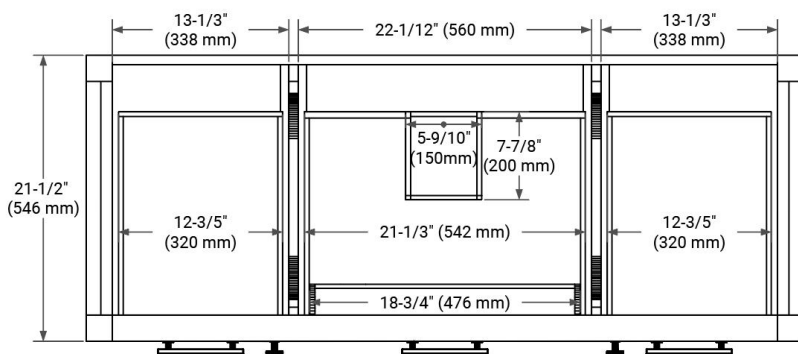

CAMILA 54" SINGLE SINK BASE CABINET

ARIEL

BASE CABINET DIMENSIONS

54" W x 21.5" D x 34.5" H

FEATURES

- Solid Oak wood and Plywood veneers
- Soft-close system
- Dovetail construction
- 45 degrees fall-out drawer
- Natural rattan-decorated doors

AVAILABLE COLORS

White Oak

HARDWARE FINISHES

Matte Black

FRONT VIEW

SIDE VIEW

PLAN VIEW

55" SINGLE RECTANGLE SINK COUNTERTOP WITH 1.5 IN. THICKNESS

ARIEL

OVERALL DIMENSIONS

55" W x 22" D x 1.5" H

COUNTERTOP OPTIONS

Carrara Marble

White Quartz

FEATURES

- Solid countertop with mitered edges & seams
- Undermount white rectangular sink
- Pre-drilled for 8" widespread faucet

INCLUDED

- Countertop
- Matching Backsplash
- Rectangle Sink

COUNTERTOP PLAN VIEW

EDGE SIDE VIEW

THREE DIMENSIONAL COUNTERTOP VIEW