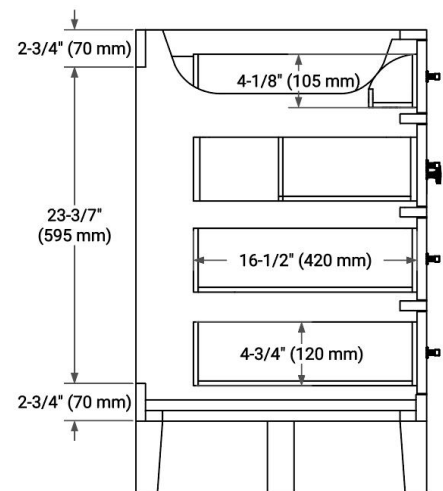

CAMILA 54" SINGLE SINK BASE CABINET

ARIEL

BASE CABINET DIMENSIONS

54" W x 21.5" D x 34.5" H

FEATURES

- Solid Oak wood and Plywood veneers
- Soft-close system
- Dovetail construction
- 45 degrees fall-out drawer
- Natural rattan-decorated doors

AVAILABLE COLORS

White Oak

HARDWARE FINISHES

Matte Black

FRONT VIEW

SIDE VIEW

PLAN VIEW

55" SINGLE RECTANGLE SINK COUNTERTOP WITH 1.5 IN. THICKNESS

ARIEL

OVERALL DIMENSIONS

55" W x 22" D x 1.5" H

COUNTERTOP OPTIONS

Carrara Marble

White Quartz

FEATURES

- Solid countertop with mitered edges & seams
- Undermount white rectangular sink
- Pre-drilled for 8" widespread faucet

INCLUDED

- Countertop
- Matching Backsplash
- Rectangle Sink

COUNTERTOP PLAN VIEW

EDGE SIDE VIEW

THREE DIMENSIONAL COUNTERTOP VIEW