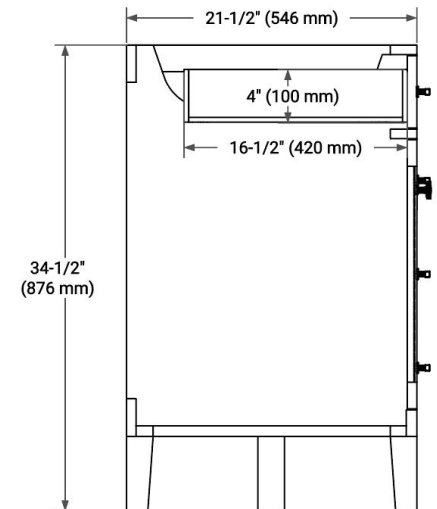

CAMILA 54" SINGLE SINK BASE CABINET

ARIEL

BASE CABINET DIMENSIONS

54" W x 21.5" D x 34.5" H

FEATURES

- Solid Oak wood and Plywood veneers
- Soft-close system
- Dovetail construction
- 45 degrees fall-out drawer
- Natural rattan-decorated doors

AVAILABLE COLORS

White Oak

HARDWARE FINISHES

Matte Black

FRONT VIEW

SIDE VIEW

PLAN VIEW

55" SINGLE RECTANGLE SINK COUNTERTOP WITH 1.5 IN. THICKNESS

ARIEL

OVERALL DIMENSIONS

55" W x 22" D x 1.5" H

COUNTERTOP OPTIONS

Carrara Marble

White Quartz

FEATURES

- Solid countertop with mitered edges & seams
- Undermount white rectangular sink
- Pre-drilled for 8" widespread faucet

INCLUDED

- Countertop
- Matching Backsplash
- Rectangle Sink

COUNTERTOP PLAN VIEW

EDGE SIDE VIEW

THREE DIMENSIONAL COUNTERTOP VIEW