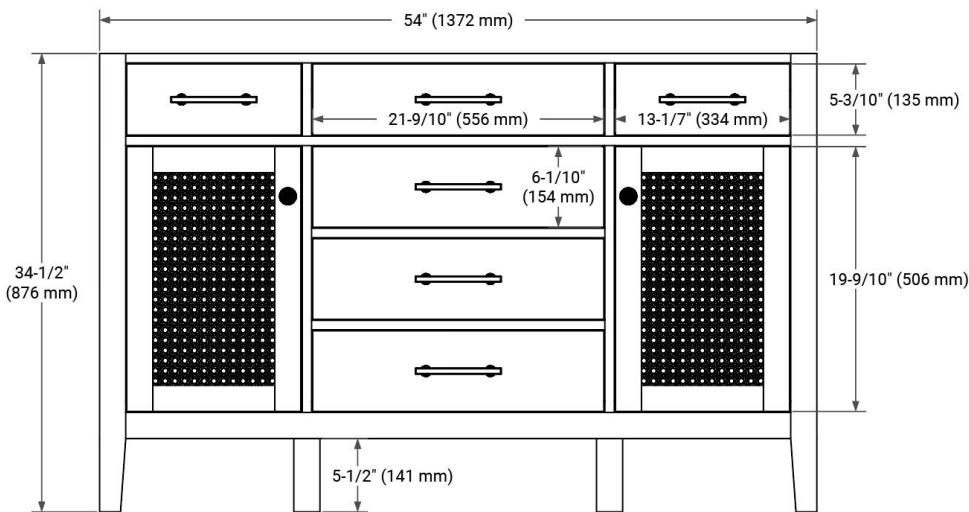

CAMILA 54" SINGLE SINK BASE CABINET

ARIEL

BASE CABINET DIMENSIONS

54" W x 21.5" D x 34.5" H

FEATURES

- Solid Oak wood and Plywood veneers
- Soft-close system
- Dovetail construction
- 45 degrees fall-out drawer
- Natural rattan-decorated doors

AVAILABLE COLORS

White Oak

HARDWARE FINISHES

Matte Black

FRONT VIEW

SIDE VIEW

PLAN VIEW

55" SINGLE RECTANGLE SINK COUNTERTOP WITH 1.5 IN. THICKNESS

ARIEL

OVERALL DIMENSIONS

55" W x 22" D x 1.5" H

COUNTERTOP OPTIONS

Carrara Marble

White Quartz

FEATURES

- Solid countertop with mitered edges & seams
- Undermount white rectangular sink
- Pre-drilled for 8" widespread faucet

INCLUDED

- Countertop
- Matching Backsplash
- Rectangle Sink

COUNTERTOP PLAN VIEW

EDGE SIDE VIEW

THREE DIMENSIONAL COUNTERTOP VIEW