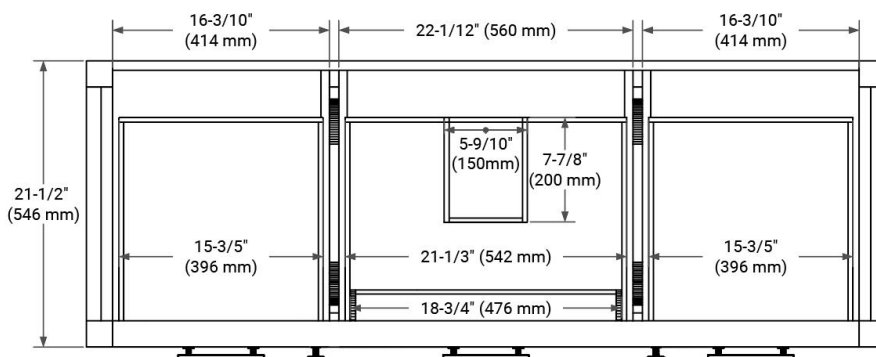

CAMILA 60" SINGLE SINK BASE CABINET

ARIEL

BASE CABINET DIMENSIONS

60" W x 21.5" D x 34.5" H

FEATURES

- Solid Oak wood and Plywood veneers
- Soft-close system
- Dovetail construction
- 45 degrees fall-out drawer
- Natural rattan-decorated doors

AVAILABLE COLORS

White Oak

HARDWARE FINISHES

Matte Black

FRONT VIEW

SIDE VIEW

PLAN VIEW

60" SINGLE RECTANGLE SINK COUNTERTOP WITH 1.5 IN. THICKNESS

ARIEL

OVERALL DIMENSIONS

60.25" W x 22" D x 1.5" H

COUNTERTOP OPTIONS

Carrara White Quartz

FEATURES

- Solid countertop with mitered edges & seams
- Undermount white rectangular sink
- Pre-drilled for 8" widespread faucet

INCLUDED

- Countertop
- Matching Backsplash
- Rectangle Sink

COUNTERTOP PLAN VIEW

EDGE SIDE VIEW

THREE DIMENSIONAL COUNTERTOP VIEW