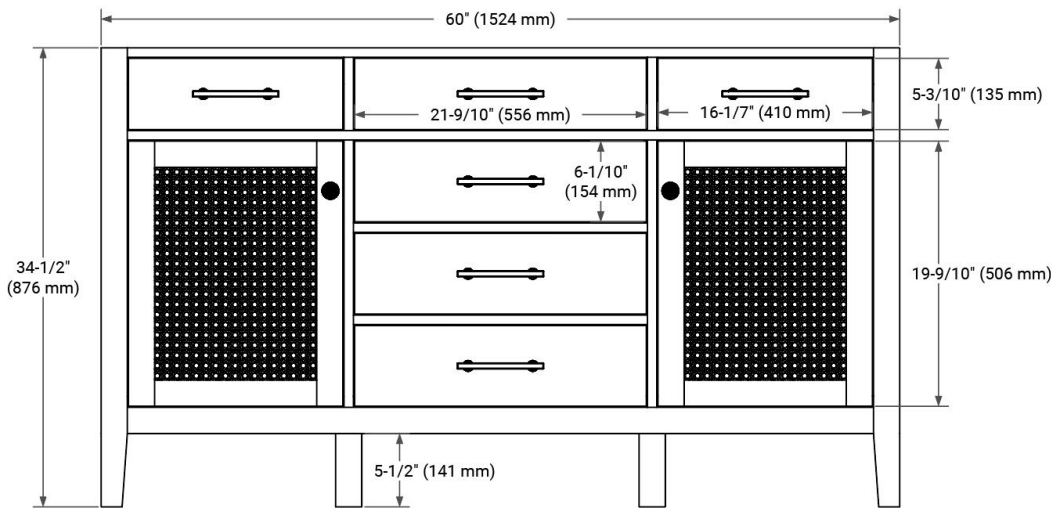

CAMILA 60" SINGLE SINK BASE CABINET

ARIEL

BASE CABINET DIMENSIONS

60" W x 21.5" D x 34.5" H

FEATURES

- Solid Oak wood and Plywood veneers
- Soft-close system
- Dovetail construction
- 45 degrees fall-out drawer
- Natural rattan-decorated doors

AVAILABLE COLORS

White Oak

HARDWARE FINISHES

Matte Black

FRONT VIEW

SIDE VIEW

PLAN VIEW

60" SINGLE RECTANGLE SINK COUNTERTOP WITH 1.5 IN. THICKNESS

ARIEL

OVERALL DIMENSIONS

60.25" W x 22" D x 1.5" H

COUNTERTOP OPTIONS

Carrara White Quartz

FEATURES

- Solid countertop with mitered edges & seams
- Undermount white rectangular sink
- Pre-drilled for 8" widespread faucet

INCLUDED

- Countertop
- Matching Backsplash
- Rectangle Sink

COUNTERTOP PLAN VIEW

EDGE SIDE VIEW

THREE DIMENSIONAL COUNTERTOP VIEW