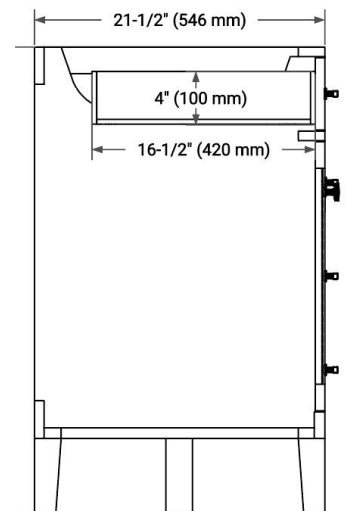

CAMILA 60" SINGLE SINK BASE CABINET

ARIEL

BASE CABINET DIMENSIONS

60" W x 21.5" D x 34.5" H

FEATURES

- Solid Oak wood and Plywood veneers
- Soft-close system
- Dovetail construction
- 45 degrees fall-out drawer
- Natural rattan-decorated doors

AVAILABLE COLORS

White Oak

HARDWARE FINISHES

Matte Black

FRONT VIEW

SIDE VIEW

PLAN VIEW

60" SINGLE RECTANGLE SINK COUNTERTOP WITH 1.5 IN. THICKNESS

ARIEL

OVERALL DIMENSIONS

60.25" W x 22" D x 1.5" H

COUNTERTOP OPTIONS

Carrara White Quartz

FEATURES

- Solid countertop with mitered edges & seams
- Undermount white rectangular sink
- Pre-drilled for 8" widespread faucet

INCLUDED

- Countertop
- Matching Backsplash
- Rectangle Sink

COUNTERTOP PLAN VIEW

EDGE SIDE VIEW

THREE DIMENSIONAL COUNTERTOP VIEW