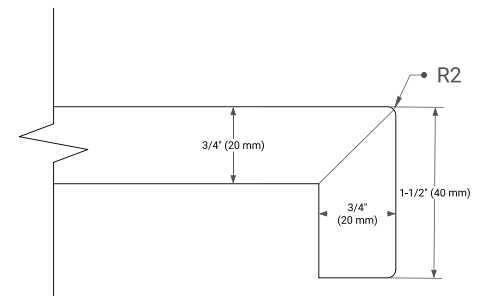

CAMILA 60" SINGLE SINK BASE CABINET

ARIEL

BASE CABINET DIMENSIONS

60" W x 21.5" D x 34.5" H

FEATURES

- Solid Oak wood and Plywood veneers
- Soft-close system
- Dovetail construction
- 45 degrees fall-out drawer
- Natural rattan-decorated doors

ARIEL

OVERALL DIMENSIONS

60.25" W x 22" D x 1.5" H

COUNTERTOP OPTIONS

Carrara White Quartz

FEATURES

- Solid countertop with mitered edges & seams
- Undermount white rectangular sink
- Pre-drilled for 8" widespread faucet

INCLUDED

- Countertop
- Matching Backsplash
- Rectangle Sink

COUNTERTOP PLAN VIEW

EDGE SIDE VIEW

THREE DIMENSIONAL COUNTERTOP VIEW