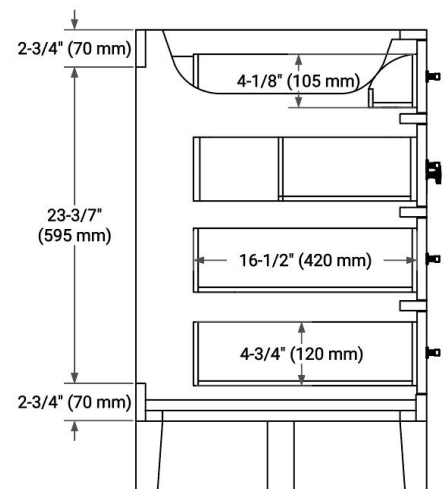

CAMILA 60" SINGLE SINK BASE CABINET

ARIEL

BASE CABINET DIMENSIONS

60" W x 21.5" D x 34.5" H

FEATURES

- Solid Oak wood and Plywood veneers
- Soft-close system
- Dovetail construction
- 45 degrees fall-out drawer
- Natural rattan-decorated doors

AVAILABLE COLORS

White Oak

HARDWARE FINISHES

Matte Black

FRONT VIEW

SIDE VIEW

PLAN VIEW

60" SINGLE RECTANGLE SINK COUNTERTOP WITH 1.5 IN. THICKNESS

ARIEL

OVERALL DIMENSIONS

60.25" W x 22" D x 1.5" H

COUNTERTOP OPTIONS

Carrara White Quartz

FEATURES

- Solid countertop with mitered edges & seams
- Undermount white rectangular sink
- Pre-drilled for 8" widespread faucet

INCLUDED

- Countertop
- Matching Backsplash
- Rectangle Sink

COUNTERTOP PLAN VIEW

EDGE SIDE VIEW

THREE DIMENSIONAL COUNTERTOP VIEW