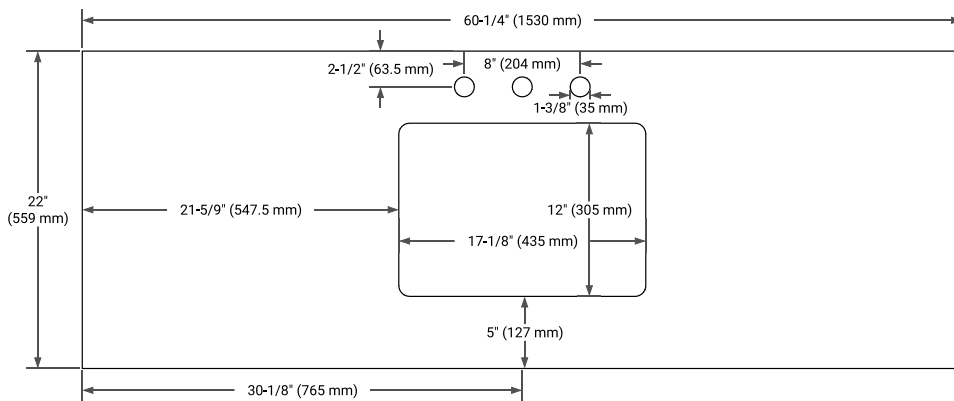

CAMILA 60" SINGLE SINK BASE CABINET

ARIEL

BASE CABINET DIMENSIONS

60" W x 21.5" D x 34.5" H

FEATURES

- Solid Oak wood and Plywood veneers
- Soft-close system
- Dovetail construction
- 45 degrees fall-out drawer
- Natural rattan-decorated doors

ARIEL

OVERALL DIMENSIONS

60.25" W x 22" D x 1.5" H

COUNTERTOP OPTIONS

Carrara White Quartz

FEATURES

- Solid countertop with mitered edges & seams
- Undermount white rectangular sink
- Pre-drilled for 8" widespread faucet

INCLUDED

- Countertop
- Matching Backsplash
- Rectangle Sink

COUNTERTOP PLAN VIEW

EDGE SIDE VIEW

THREE DIMENSIONAL COUNTERTOP VIEW