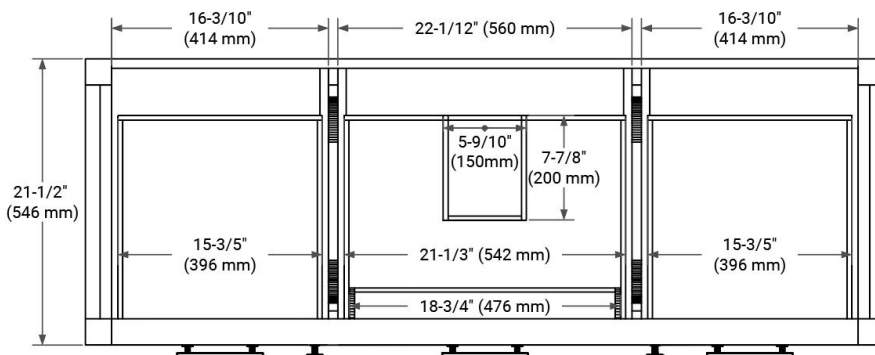

CAMILA 60" SINGLE SINK BASE CABINET

ARIEL

BASE CABINET DIMENSIONS

60" W x 21.5" D x 34.5" H

FEATURES

- Solid Oak wood and Plywood veneers
- Soft-close system
- Dovetail construction
- 45 degrees fall-out drawer
- Natural rattan-decorated doors

AVAILABLE COLORS

White Oak

HARDWARE FINISHES

Matte Black

FRONT VIEW

SIDE VIEW

PLAN VIEW

61" SINGLE RECTANGLE SINK COUNTERTOP WITH 1.5 IN. THICKNESS

ARIEL

OVERALL DIMENSIONS

61" W x 22" D x 1.5" H

COUNTERTOP OPTIONS

Carrara Marble

White Quartz

FEATURES

- Solid countertop with mitered edges & seams
- Undermount white rectangular sink
- Pre-drilled for 8" widespread faucet

INCLUDED

- Countertop
- Matching Backsplash
- Rectangle Sink

COUNTERTOP PLAN VIEW

EDGE SIDE VIEW

THREE DIMENSIONAL COUNTERTOP VIEW