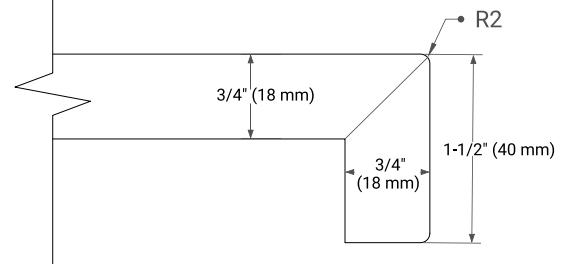

CAMILA 60" SINGLE SINK BASE CABINET

ARIEL

BASE CABINET DIMENSIONS

60" W x 21.5" D x 34.5" H

FEATURES

- Solid Oak wood and Plywood veneers
- Soft-close system
- Dovetail construction
- 45 degrees fall-out drawer
- Natural rattan-decorated doors

ARIEL

OVERALL DIMENSIONS

61" W x 22" D x 1.5" H

COUNTERTOP OPTIONS

Carrara Marble

White Quartz

FEATURES

- Solid countertop with mitered edges & seams
- Undermount white rectangular sink
- Pre-drilled for 8" widespread faucet

INCLUDED

- Countertop
- Matching Backsplash
- Rectangle Sink

COUNTERTOP PLAN VIEW

EDGE SIDE VIEW

THREE DIMENSIONAL COUNTERTOP VIEW