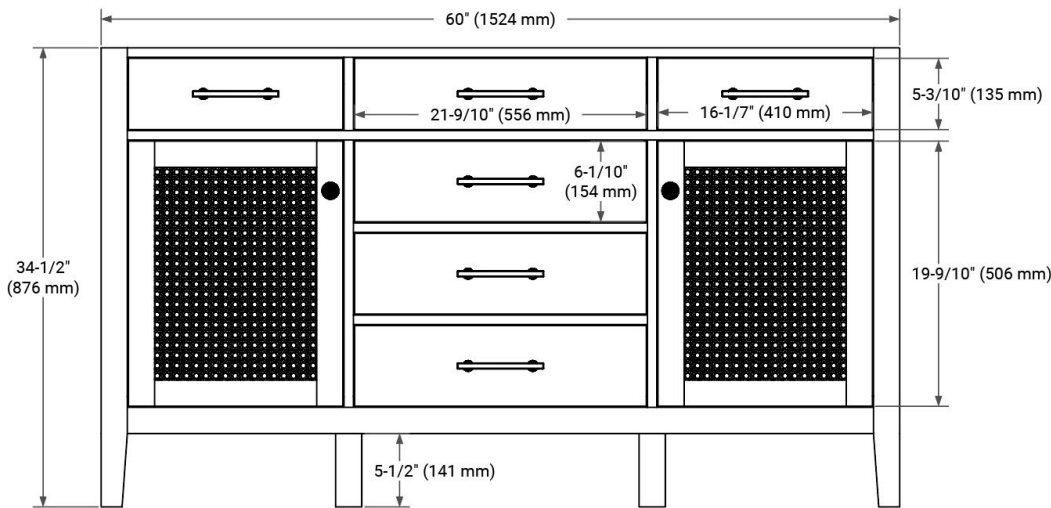

CAMILA 60" SINGLE SINK BASE CABINET

ARIEL

BASE CABINET DIMENSIONS

60" W x 21.5" D x 34.5" H

FEATURES

- Solid Oak wood and Plywood veneers
- Soft-close system
- Dovetail construction
- 45 degrees fall-out drawer
- Natural rattan-decorated doors

AVAILABLE COLORS

White Oak

HARDWARE FINISHES

Matte Black

FRONT VIEW

SIDE VIEW

PLAN VIEW

61" SINGLE RECTANGLE SINK COUNTERTOP WITH 1.5 IN. THICKNESS

ARIEL

OVERALL DIMENSIONS

61" W x 22" D x 1.5" H

COUNTERTOP OPTIONS

Carrara Marble

White Quartz

FEATURES

- Solid countertop with mitered edges & seams
- Undermount white rectangular sink
- Pre-drilled for 8" widespread faucet

INCLUDED

- Countertop
- Matching Backsplash
- Rectangle Sink

COUNTERTOP PLAN VIEW

EDGE SIDE VIEW

THREE DIMENSIONAL COUNTERTOP VIEW