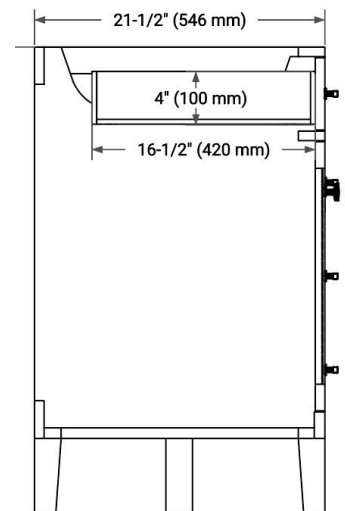

CAMILA 60" SINGLE SINK BASE CABINET

ARIEL

BASE CABINET DIMENSIONS

60" W x 21.5" D x 34.5" H

FEATURES

- Solid Oak wood and Plywood veneers
- Soft-close system
- Dovetail construction
- 45 degrees fall-out drawer
- Natural rattan-decorated doors

AVAILABLE COLORS

White Oak

HARDWARE FINISHES

Matte Black

FRONT VIEW

SIDE VIEW

PLAN VIEW

61" SINGLE RECTANGLE SINK COUNTERTOP WITH 1.5 IN. THICKNESS

ARIEL

OVERALL DIMENSIONS

61" W x 22" D x 1.5" H

COUNTERTOP OPTIONS

Carrara Marble

White Quartz

FEATURES

- Solid countertop with mitered edges & seams
- Undermount white rectangular sink
- Pre-drilled for 8" widespread faucet

INCLUDED

- Countertop
- Matching Backsplash
- Rectangle Sink

COUNTERTOP PLAN VIEW

EDGE SIDE VIEW

THREE DIMENSIONAL COUNTERTOP VIEW