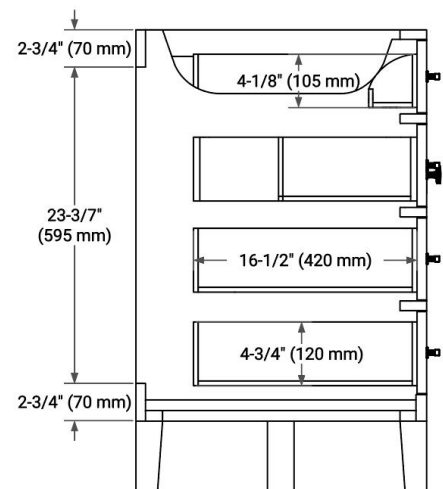

CAMILA 60" SINGLE SINK BASE CABINET

ARIEL

BASE CABINET DIMENSIONS

60" W x 21.5" D x 34.5" H

FEATURES

- Solid Oak wood and Plywood veneers
- Soft-close system
- Dovetail construction
- 45 degrees fall-out drawer
- Natural rattan-decorated doors

AVAILABLE COLORS

White Oak

HARDWARE FINISHES

Matte Black

FRONT VIEW

SIDE VIEW

PLAN VIEW

61" SINGLE RECTANGLE SINK COUNTERTOP WITH 1.5 IN. THICKNESS

ARIEL

OVERALL DIMENSIONS

61" W x 22" D x 1.5" H

COUNTERTOP OPTIONS

Carrara Marble

White Quartz

FEATURES

- Solid countertop with mitered edges & seams
- Undermount white rectangular sink
- Pre-drilled for 8" widespread faucet

INCLUDED

- Countertop
- Matching Backsplash
- Rectangle Sink

COUNTERTOP PLAN VIEW

EDGE SIDE VIEW

THREE DIMENSIONAL COUNTERTOP VIEW