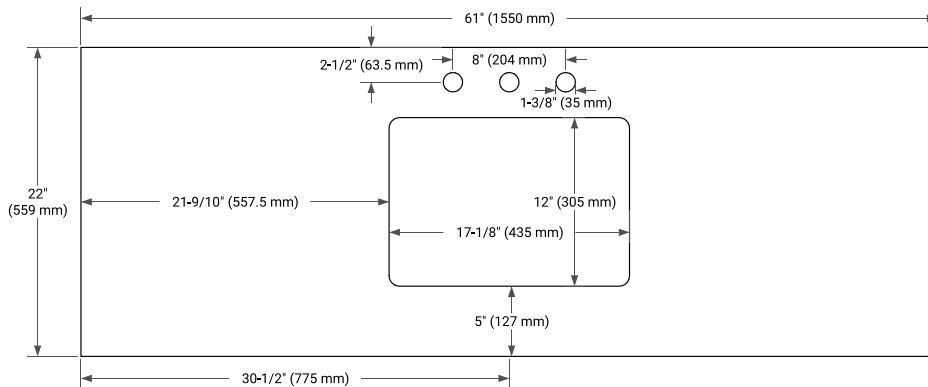

CAMILA 60" SINGLE SINK BASE CABINET

ARIEL

BASE CABINET DIMENSIONS

60" W x 21.5" D x 34.5" H

FEATURES

- Solid Oak wood and Plywood veneers
- Soft-close system
- Dovetail construction
- 45 degrees fall-out drawer
- Natural rattan-decorated doors

ARIEL

OVERALL DIMENSIONS

61" W x 22" D x 1.5" H

COUNTERTOP OPTIONS

Carrara Marble

White Quartz

FEATURES

- Solid countertop with mitered edges & seams
- Undermount white rectangular sink
- Pre-drilled for 8" widespread faucet

INCLUDED

- Countertop
- Matching Backsplash
- Rectangle Sink

COUNTERTOP PLAN VIEW

EDGE SIDE VIEW

THREE DIMENSIONAL COUNTERTOP VIEW