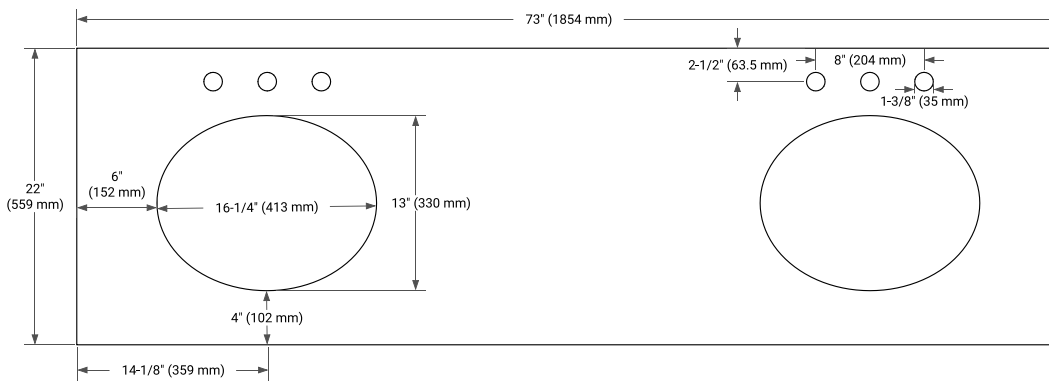

CAMILA 72" DOUBLE SINK BASE CABINET

ARIEL

BASE CABINET DIMENSIONS

72" W x 21.5" D x 34.5" H

FEATURES

- Solid Oak wood and Plywood veneers
- Soft-close system
- Dovetail construction
- 45 degrees fall-out drawer
- Natural rattan-decorated doors

ARIEL

OVERALL DIMENSIONS

73" W x 22" D x 1.5" H

COUNTERTOP OPTIONS

Carrara Marble

White Quartz

FEATURES

- Solid countertop with mitered edges & seams
- Undermount white oval sink
- Pre-drilled for 8" widespread faucet

INCLUDED

- Countertop
- Matching Backsplash
- Oval Sinks

COUNTERTOP PLAN VIEW

EDGE SIDE VIEW

THREE DIMENSIONAL COUNTERTOP VIEW