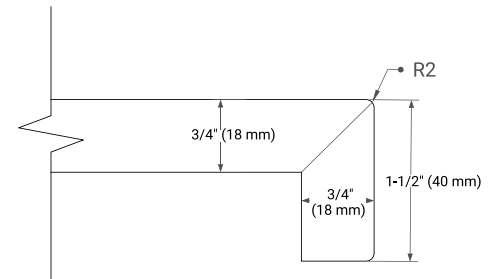

CAMILA 72" DOUBLE SINK BASE CABINET

ARIEL

BASE CABINET DIMENSIONS

72" W x 21.5" D x 34.5" H

FEATURES

- Solid Oak wood and Plywood veneers
- Soft-close system
- Dovetail construction
- 45 degrees fall-out drawer
- Natural rattan-decorated doors

ARIEL

OVERALL DIMENSIONS

73" W x 22" D x 1.5" H

COUNTERTOP OPTIONS

Carrara Marble

White Quartz

FEATURES

- Solid countertop with mitered edges & seams
- Undermount white oval sink
- Pre-drilled for 8" widespread faucet

INCLUDED

- Countertop
- Matching Backsplash
- Oval Sinks

COUNTERTOP PLAN VIEW

EDGE SIDE VIEW

THREE DIMENSIONAL COUNTERTOP VIEW