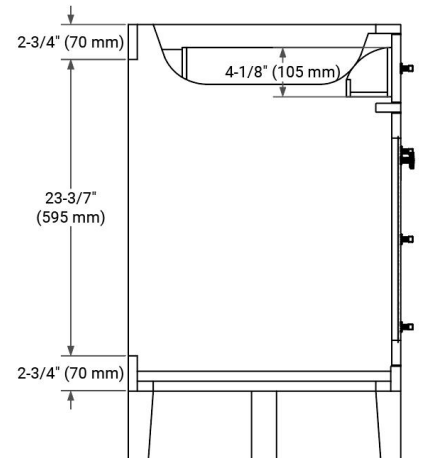

CAMILA 72" DOUBLE SINK BASE CABINET

ARIEL

BASE CABINET DIMENSIONS

72" W x 21.5" D x 34.5" H

FEATURES

- Solid Oak wood and Plywood veneers
- Soft-close system
- Dovetail construction
- 45 degrees fall-out drawer
- Natural rattan-decorated doors

AVAILABLE COLORS

White Oak

HARDWARE FINISHES

Matte Black

FRONT VIEW

SIDE VIEW

PLAN VIEW

73" DOUBLE OVAL SINK COUNTERTOP WITH 1.5 IN. THICKNESS

ARIEL

OVERALL DIMENSIONS

73" W x 22" D x 1.5" H

COUNTERTOP OPTIONS

Carrara Marble

White Quartz

FEATURES

- Solid countertop with mitered edges & seams
- Undermount white oval sink
- Pre-drilled for 8" widespread faucet

INCLUDED

- Countertop
- Matching Backsplash
- Oval Sinks

COUNTERTOP PLAN VIEW

EDGE SIDE VIEW

THREE DIMENSIONAL COUNTERTOP VIEW