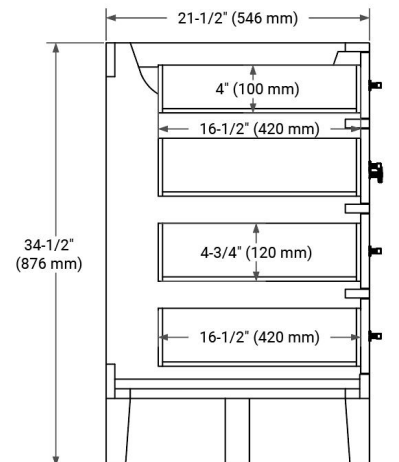

CAMILA 72" DOUBLE SINK BASE CABINET

ARIEL

BASE CABINET DIMENSIONS

72" W x 21.5" D x 34.5" H

FEATURES

- Solid Oak wood and Plywood veneers
- Soft-close system
- Dovetail construction
- 45 degrees fall-out drawer
- Natural rattan-decorated doors

AVAILABLE COLORS

White Oak

HARDWARE FINISHES

Matte Black

FRONT VIEW

SIDE VIEW

PLAN VIEW

73" DOUBLE OVAL SINK COUNTERTOP WITH 1.5 IN. THICKNESS

ARIEL

OVERALL DIMENSIONS

73" W x 22" D x 1.5" H

COUNTERTOP OPTIONS

Carrara Marble

White Quartz

FEATURES

- Solid countertop with mitered edges & seams
- Undermount white oval sink
- Pre-drilled for 8" widespread faucet

INCLUDED

- Countertop
- Matching Backsplash
- Oval Sinks

COUNTERTOP PLAN VIEW

EDGE SIDE VIEW

THREE DIMENSIONAL COUNTERTOP VIEW