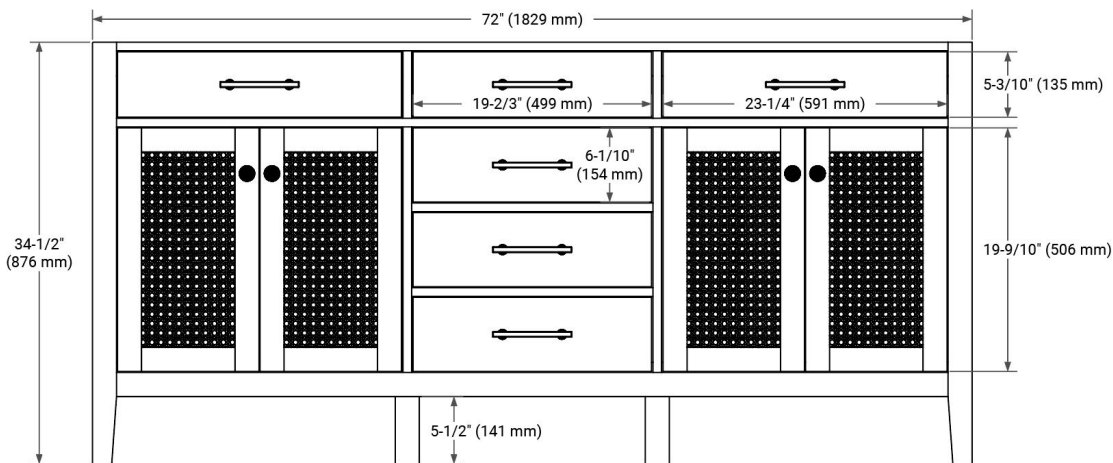

CAMILA 72" DOUBLE SINK BASE CABINET

ARIEL

BASE CABINET DIMENSIONS

72" W x 21.5" D x 34.5" H

FEATURES

- Solid Oak wood and Plywood veneers
- Soft-close system
- Dovetail construction
- 45 degrees fall-out drawer
- Natural rattan-decorated doors

AVAILABLE COLORS

White Oak

HARDWARE FINISHES

Matte Black

FRONT VIEW

SIDE VIEW

PLAN VIEW

73" DOUBLE OVAL SINK COUNTERTOP WITH 1.5 IN. THICKNESS

ARIEL

OVERALL DIMENSIONS

73" W x 22" D x 1.5" H

COUNTERTOP OPTIONS

Carrara Marble

White Quartz

FEATURES

- Solid countertop with mitered edges & seams
- Undermount white oval sink
- Pre-drilled for 8" widespread faucet

INCLUDED

- Countertop
- Matching Backsplash
- Oval Sinks

COUNTERTOP PLAN VIEW

EDGE SIDE VIEW

THREE DIMENSIONAL COUNTERTOP VIEW