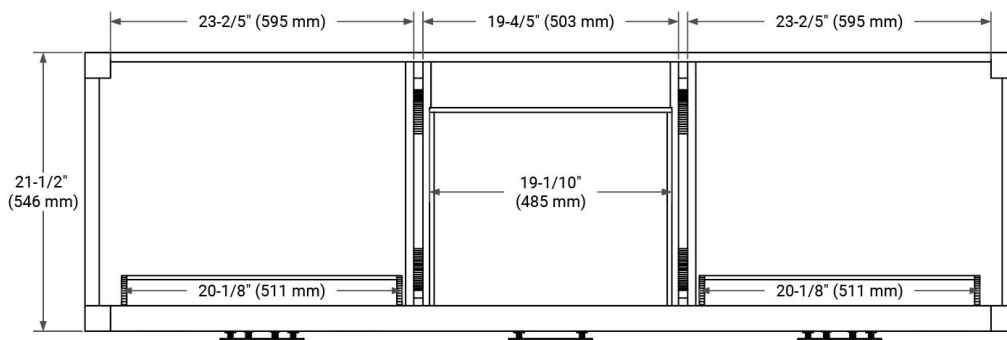

CAMILA 72" DOUBLE SINK BASE CABINET

ARIEL

BASE CABINET DIMENSIONS

72" W x 21.5" D x 34.5" H

FEATURES

- Solid Oak wood and Plywood veneers
- Soft-close system
- Dovetail construction
- 45 degrees fall-out drawer
- Natural rattan-decorated doors

AVAILABLE COLORS

White Oak

HARDWARE FINISHES

Matte Black

FRONT VIEW

SIDE VIEW

PLAN VIEW

73" DOUBLE OVAL SINK COUNTERTOP WITH 1.5 IN. THICKNESS

ARIEL

OVERALL DIMENSIONS

73" W x 22" D x 1.5" H

COUNTERTOP OPTIONS

Carrara Marble

White Quartz

FEATURES

- Solid countertop with mitered edges & seams
- Undermount white oval sink
- Pre-drilled for 8" widespread faucet

INCLUDED

- Countertop
- Matching Backsplash
- Oval Sinks

COUNTERTOP PLAN VIEW

EDGE SIDE VIEW

THREE DIMENSIONAL COUNTERTOP VIEW