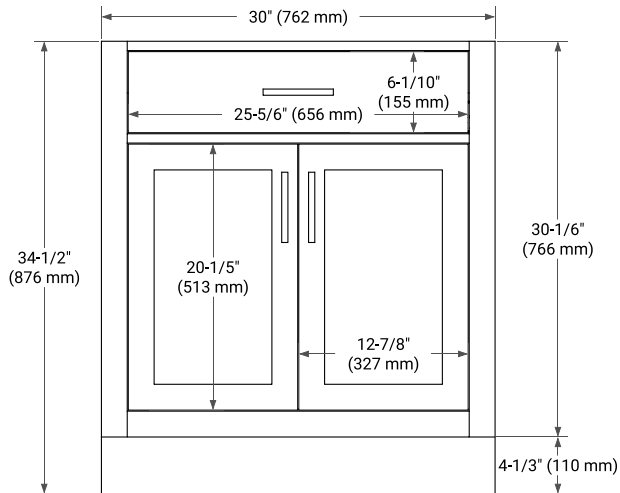

HEPBURN 30" SINGLE SINK BASE CABINET

BASE CABINET DIMENSIONS

30" W x 21.5" D x 34.5" H

FEATURES

- Solid wood frame & plywood panels
- Dovetail drawers and joints
- Soft closing doors & drawers

HARDWARE FINISHES*

Brushed Nickel   Satin Brass   Matte Black   Polished Chrome

Hardware comes preinstalled with the illustrated option. Other finishes are available on our online store if you prefer a different one.

AVAILABLE COLORS

White   Grey   Midnight Blue   Oak

FRONT VIEW

SIDE VIEW

PLAN VIEW