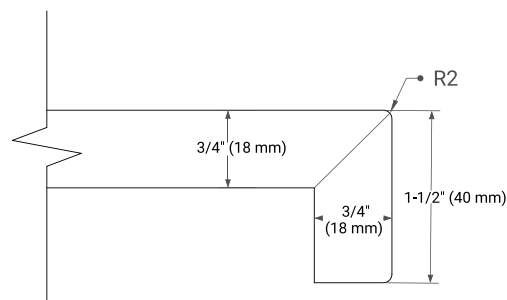

EDGE SIDE VIEW