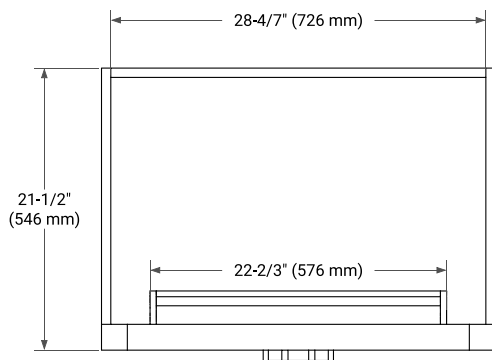

HEPBURN 30" SINGLE SINK BASE CABINET

BASE CABINET DIMENSIONS

30" W x 21.5" D x 34.5" H

FEATURES

- Solid wood frame & plywood panels
- Dovetail drawers and joints
- Soft closing doors & drawers

HARDWARE FINISHES*

Brushed Nickel   Satin Brass   Matte Black   Polished Chrome

Hardware comes preinstalled with the illustrated option. Other finishes are available on our online store if you prefer a different one.

AVAILABLE COLORS

White   Grey   Midnight Blue   Oak

FRONT VIEW

SIDE VIEW

PLAN VIEW