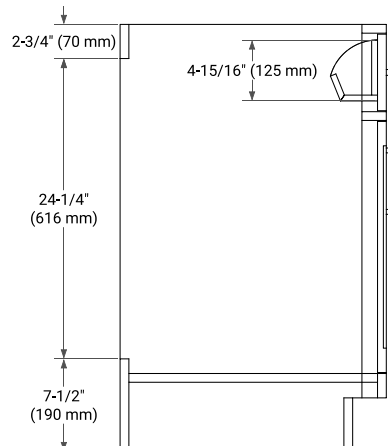

HEPBURN 30" SINGLE SINK BASE CABINET

BASE CABINET DIMENSIONS

30" W x 21.5" D x 34.5" H

FEATURES

- Solid wood frame & plywood panels
- Dovetail drawers and joints
- Soft closing doors & drawers

HARDWARE FINISHES*

Brushed Nickel   Satin Brass   Matte Black   Polished Chrome

Hardware comes preinstalled with the illustrated option. Other finishes are available on our online store if you prefer a different one.

AVAILABLE COLORS

White   Grey   Midnight Blue   Oak

FRONT VIEW

SIDE VIEW

PLAN VIEW