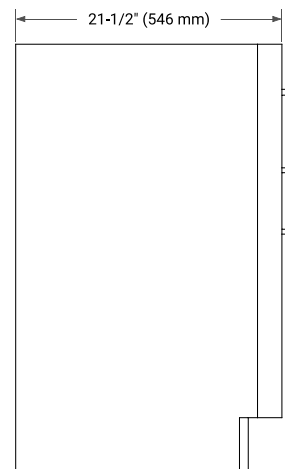

HEPBURN 30" SINGLE SINK BASE CABINET

BASE CABINET DIMENSIONS

30" W x 21.5" D x 34.5" H

FEATURES

- Solid wood frame & plywood panels
- Dovetail drawers and joints
- Soft closing doors & drawers

HARDWARE FINISHES*

Brushed Nickel   Satin Brass   Matte Black   Polished Chrome

Hardware comes preinstalled with the illustrated option. Other finishes are available on our online store if you prefer a different one.

AVAILABLE COLORS

White   Grey   Midnight Blue   Oak

FRONT VIEW

SIDE VIEW

PLAN VIEW