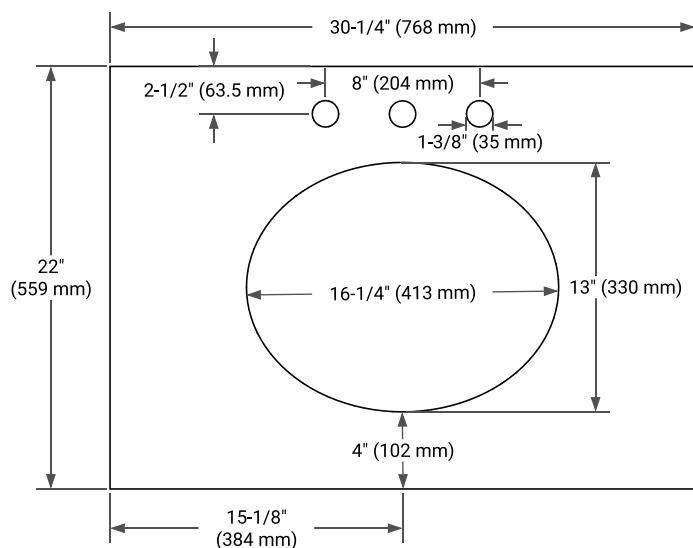

### PLAN VIEW

## OVERALL DIMENSIONS

30.25" W x 22" D x 1.5" H

## FEATURES

- Solid countertop with mitered edges & seams
- Undermount white oval sink
- Pre-drilled for 8" widespread faucet

## COUNTERTOP PLAN VIEW