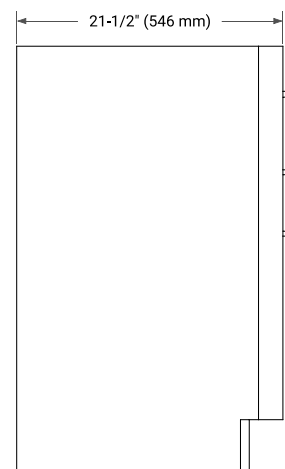

HEPBURN 30" SINGLE SINK BASE CABINET

ARIEL

BASE CABINET DIMENSIONS

30" W x 21.5" D x 34.5" H

FEATURES

- Solid wood frame & plywood panels
- Dovetail drawers and joints
- Soft closing doors & drawers

HARDWARE FINISHES*

White Grey Midnight Blue Black Oak

FRONT VIEW

SIDE VIEW

PLAN VIEW

30" SINGLE RECTANGLE SINK COUNTERTOP WITH 1.5 IN. THICKNESS

ARIEL

OVERALL DIMENSIONS

30.25" W x 22" D x 1.5" H

COUNTERTOP OPTIONS

Carrara White Quartz

FEATURES

- Solid countertop with mitered edges & seams
- Undermount white rectangular sink
- Pre-drilled for 8" widespread faucet

INCLUDED

- Countertop
- Matching Backsplash
- Rectangle Sink

COUNTERTOP PLAN VIEW

EDGE SIDE VIEW

THREE DIMENSIONAL COUNTERTOP VIEW