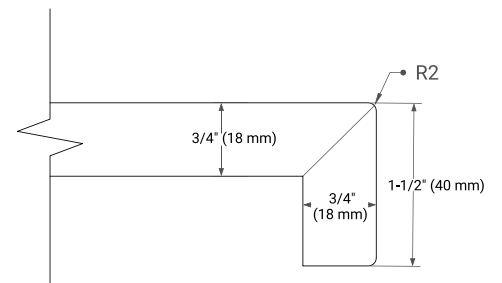

White Grey Midnight Blue Black Oak

FRONT VIEW

SIDE VIEW

PLAN VIEW

30" SINGLE RECTANGLE SINK COUNTERTOP WITH 1.5 IN. THICKNESS

ARIEL

OVERALL DIMENSIONS

30.25" W x 22" D x 1.5" H

COUNTERTOP OPTIONS

Carrara White Quartz

FEATURES

- Solid countertop with mitered edges & seams
- Undermount white rectangular sink
- Pre-drilled for 8" widespread faucet

INCLUDED

- Countertop
- Matching Backsplash
- Rectangle Sink

COUNTERTOP PLAN VIEW

EDGE SIDE VIEW

THREE DIMENSIONAL COUNTERTOP VIEW