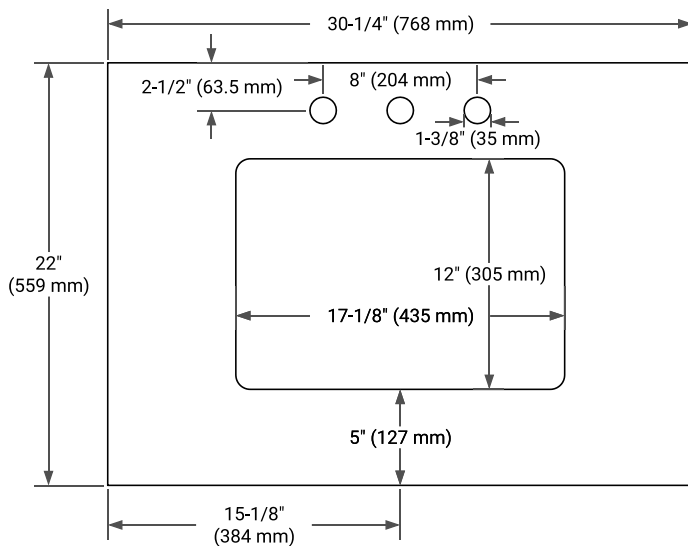

HEPBURN 30" SINGLE SINK BASE CABINET

ARIEL

BASE CABINET DIMENSIONS

30" W x 21.5" D x 34.5" H

FEATURES

- Solid wood frame & plywood panels
- Dovetail drawers and joints
- Soft closing doors & drawers

HARDWARE FINISHES*

White Grey Midnight Blue Black Oak

FRONT VIEW

SIDE VIEW

PLAN VIEW

30" SINGLE RECTANGLE SINK COUNTERTOP WITH 1.5 IN. THICKNESS

ARIEL

OVERALL DIMENSIONS

30.25" W x 22" D x 1.5" H

COUNTERTOP OPTIONS

Carrara White Quartz

FEATURES

- Solid countertop with mitered edges & seams
- Undermount white rectangular sink
- Pre-drilled for 8" widespread faucet

INCLUDED

- Countertop
- Matching Backsplash
- Rectangle Sink

COUNTERTOP PLAN VIEW

EDGE SIDE VIEW

THREE DIMENSIONAL COUNTERTOP VIEW