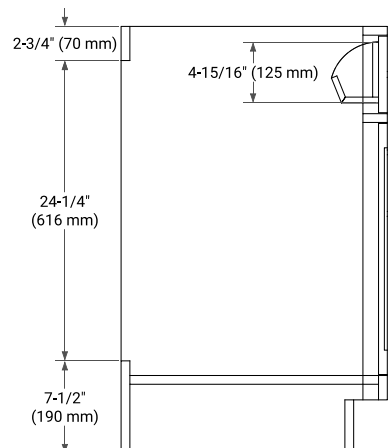

HEPBURN 30" SINGLE SINK BASE CABINET

ARIEL

BASE CABINET DIMENSIONS

30" W x 21.5" D x 34.5" H

FEATURES

- Solid wood frame & plywood panels
- Dovetail drawers and joints
- Soft closing doors & drawers

HARDWARE FINISHES*

White Grey Midnight Blue Black Oak

FRONT VIEW

SIDE VIEW

PLAN VIEW

30" SINGLE RECTANGLE SINK COUNTERTOP WITH 1.5 IN. THICKNESS

ARIEL

OVERALL DIMENSIONS

30.25" W x 22" D x 1.5" H

COUNTERTOP OPTIONS

Carrara White Quartz

FEATURES

- Solid countertop with mitered edges & seams
- Undermount white rectangular sink
- Pre-drilled for 8" widespread faucet

INCLUDED

- Countertop
- Matching Backsplash
- Rectangle Sink

COUNTERTOP PLAN VIEW

EDGE SIDE VIEW

THREE DIMENSIONAL COUNTERTOP VIEW