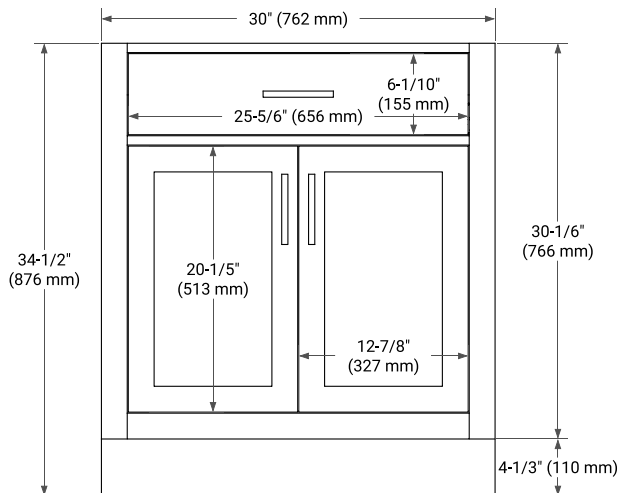

HEPBURN 30" SINGLE SINK BASE CABINET

ARIEL

BASE CABINET DIMENSIONS

30" W x 21.5" D x 34.5" H

FEATURES

- Solid wood frame & plywood panels
- Dovetail drawers and joints
- Soft closing doors & drawers

HARDWARE FINISHES*

White Grey Midnight Blue Black Oak

FRONT VIEW

SIDE VIEW

PLAN VIEW

30" SINGLE RECTANGLE SINK COUNTERTOP WITH 1.5 IN. THICKNESS

ARIEL

OVERALL DIMENSIONS

30.25" W x 22" D x 1.5" H

COUNTERTOP PLAN VIEW

EDGE SIDE VIEW

THREE DIMENSIONAL COUNTERTOP VIEW