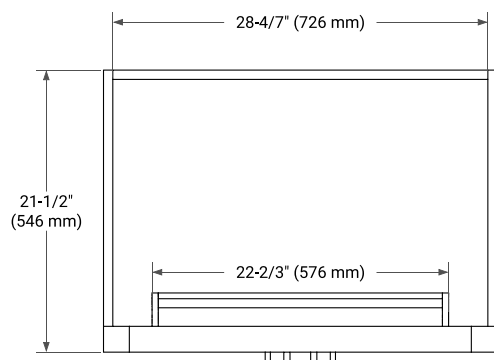

HEPBURN 30" SINGLE SINK BASE CABINET

ARIEL

BASE CABINET DIMENSIONS

30" W x 21.5" D x 34.5" H

FEATURES

- Solid wood frame & plywood panels
- Dovetail drawers and joints
- Soft closing doors & drawers

HARDWARE FINISHES*

White Grey Midnight Blue Black Oak

FRONT VIEW

SIDE VIEW

PLAN VIEW

30" SINGLE RECTANGLE SINK COUNTERTOP WITH 1.5 IN. THICKNESS

ARIEL

OVERALL DIMENSIONS

30.25" W x 22" D x 1.5" H

COUNTERTOP PLAN VIEW

EDGE SIDE VIEW

THREE DIMENSIONAL COUNTERTOP VIEW