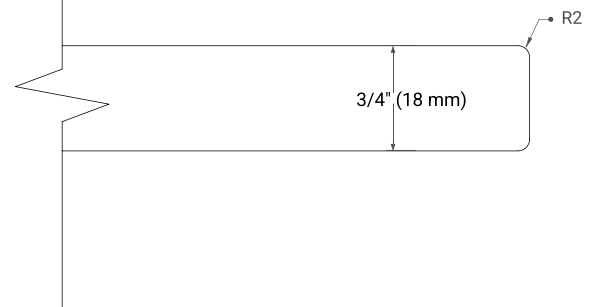

White Grey Midnight Blue Oak

FRONT VIEW

SIDE VIEW

PLAN VIEW

OVERALL DIMENSIONS

30.5" W x 22" D x 0.75" H

COUNTERTOP OPTIONS

Carrara Marble

FEATURES

- Solid countertop with mitered edges & seams
- Undermount white oval sink
- Pre-drilled for 8" widespread faucet

INCLUDED

- Countertop
- Matching Backsplash
- Oval Sink

COUNTERTOP PLAN VIEW

EDGE SIDE VIEW

THREE DIMENSIONAL COUNTERTOP VIEW