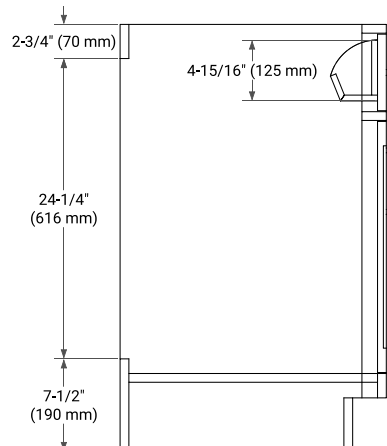

HEPBURN 30" SINGLE SINK BASE CABINET

ARIEL

BASE CABINET DIMENSIONS

30" W x 21.5" D x 34.5" H

FEATURES

- Solid wood frame & plywood panels
- Dovetail drawers and joints
- Soft closing doors & drawers

HARDWARE FINISHES*

White Grey Midnight Blue Oak

FRONT VIEW

SIDE VIEW

PLAN VIEW

OVERALL DIMENSIONS

30.5" W x 22" D x 0.75" H

COUNTERTOP OPTIONS

Carrara Marble

FEATURES

- Solid countertop with mitered edges & seams
- Undermount white oval sink
- Pre-drilled for 8" widespread faucet

INCLUDED

- Countertop
- Matching Backsplash
- Oval Sink

COUNTERTOP PLAN VIEW

EDGE SIDE VIEW

THREE DIMENSIONAL COUNTERTOP VIEW