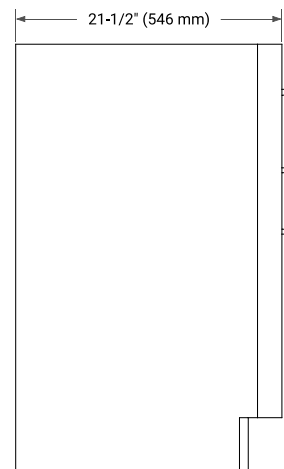

HEPBURN 30" SINGLE SINK BASE CABINET

ARIEL

BASE CABINET DIMENSIONS

30" W x 21.5" D x 34.5" H

FEATURES

- Solid wood frame & plywood panels
- Dovetail drawers and joints
- Soft closing doors & drawers

HARDWARE FINISHES*

White Grey Midnight Blue Oak

FRONT VIEW

SIDE VIEW

PLAN VIEW

OVERALL DIMENSIONS

30.5" W x 22" D x 0.75" H

COUNTERTOP OPTIONS

Carrara Marble

FEATURES

- Solid countertop with mitered edges & seams
- Undermount white oval sink
- Pre-drilled for 8" widespread faucet

INCLUDED

- Countertop
- Matching Backsplash
- Oval Sink

COUNTERTOP PLAN VIEW

EDGE SIDE VIEW

THREE DIMENSIONAL COUNTERTOP VIEW