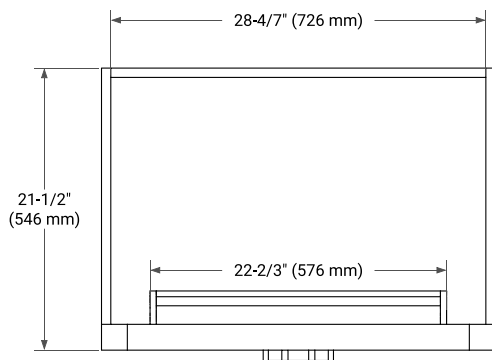

HEPBURN 30" SINGLE SINK BASE CABINET

ARIEL

BASE CABINET DIMENSIONS

30" W x 21.5" D x 34.5" H

FEATURES

- Solid wood frame & plywood panels
- Dovetail drawers and joints
- Soft closing doors & drawers

HARDWARE FINISHES*

White Grey Midnight Blue Oak

FRONT VIEW

SIDE VIEW

PLAN VIEW

OVERALL DIMENSIONS

30.5" W x 22" D x 0.75" H

COUNTERTOP OPTIONS

Carrara Marble

FEATURES

- Solid countertop with mitered edges & seams
- Undermount white oval sink
- Pre-drilled for 8" widespread faucet

INCLUDED

- Countertop
- Matching Backsplash
- Oval Sink

COUNTERTOP PLAN VIEW

EDGE SIDE VIEW

THREE DIMENSIONAL COUNTERTOP VIEW