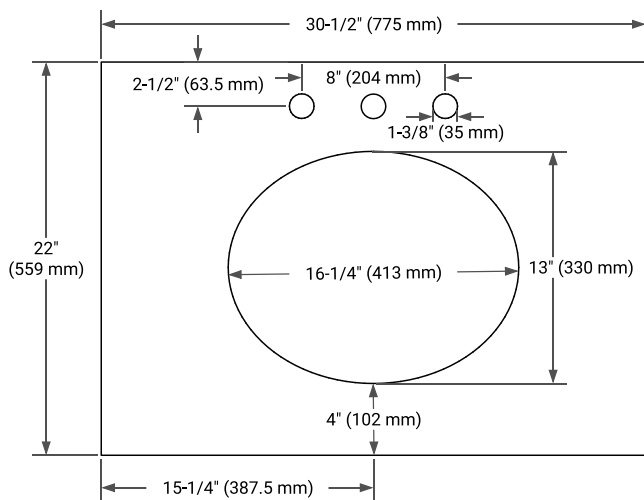

HEPBURN 30" SINGLE SINK BASE CABINET

ARIEL

BASE CABINET DIMENSIONS

30" W x 21.5" D x 34.5" H

FEATURES

- Solid wood frame & plywood panels
- Dovetail drawers and joints
- Soft closing doors & drawers

HARDWARE FINISHES*

White Grey Midnight Blue Oak

FRONT VIEW

SIDE VIEW

PLAN VIEW

OVERALL DIMENSIONS

30.5" W x 22" D x 0.75" H

COUNTERTOP OPTIONS

Carrara Marble

FEATURES

- Solid countertop with mitered edges & seams
- Undermount white oval sink
- Pre-drilled for 8" widespread faucet

INCLUDED

- Countertop
- Matching Backsplash
- Oval Sink

COUNTERTOP PLAN VIEW

EDGE SIDE VIEW

THREE DIMENSIONAL COUNTERTOP VIEW