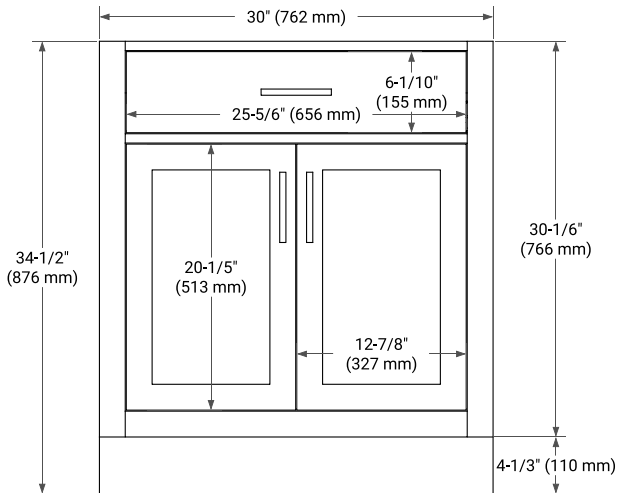

HEPBURN 30" SINGLE SINK BASE CABINET

ARIEL

BASE CABINET DIMENSIONS

30" W x 21.5" D x 34.5" H

FEATURES

- Solid wood frame & plywood panels
- Dovetail drawers and joints
- Soft closing doors & drawers

HARDWARE FINISHES*

White Grey Midnight Blue Oak

FRONT VIEW

SIDE VIEW

PLAN VIEW

OVERALL DIMENSIONS

30.5" W x 22" D x 0.75" H

COUNTERTOP OPTIONS

Carrara Marble

FEATURES

- Solid countertop with mitered edges & seams
- Undermount white oval sink
- Pre-drilled for 8" widespread faucet

INCLUDED

- Countertop
- Matching Backsplash
- Oval Sink

COUNTERTOP PLAN VIEW

EDGE SIDE VIEW

THREE DIMENSIONAL COUNTERTOP VIEW