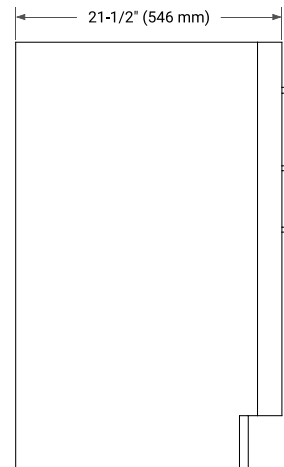

HEPBURN 30" SINGLE SINK BASE CABINET

BASE CABINET DIMENSIONS

30" W x 21.5" D x 34.5" H

FEATURES

- Solid wood frame & plywood panels
- Dovetail drawers and joints
- Soft closing doors & drawers

HARDWARE FINISHES*

Brushed Nickel   Satin Brass   Matte Black   Polished Chrome

*Hardware comes preinstalled with the illustrated option. Other finishes are available on our online store if you prefer a different one.

AVAILABLE COLORS

White   Grey   Midnight Blue   Black   Oak

FRONT VIEW

SIDE VIEW

PLAN VIEW