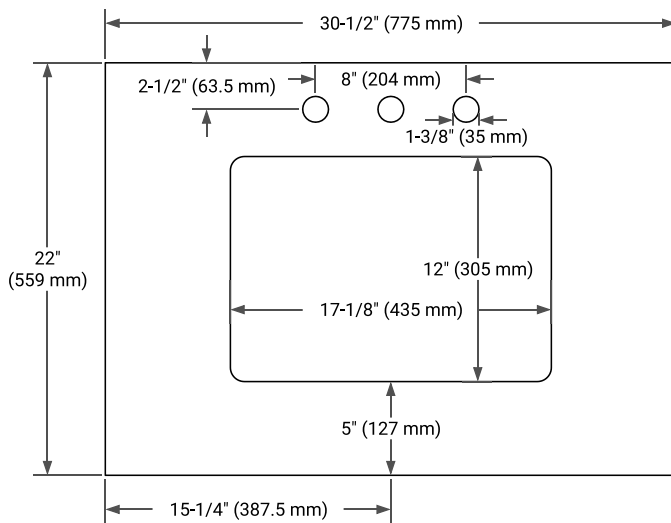

### PLAN VIEW

## OVERALL DIMENSIONS

30.5" W x 22" D x 1.5" H

## FEATURES

- Solid countertop with mitered edges & seams
- Undermount white rectangular sink
- Pre-drilled for 8" widespread faucet

## COUNTERTOP PLAN VIEW