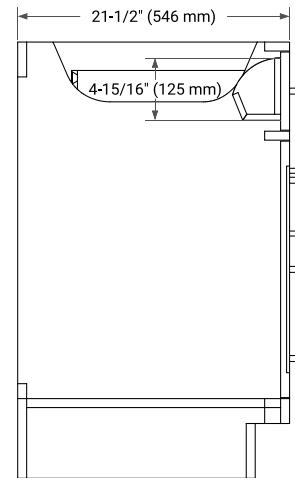

HEPBURN 36" LEFT OFFSET CABINET

BASE CABINET DIMENSIONS

36" W x 21.5" D x 34.5" H

FEATURES

- Solid wood frame & plywood panels
- Dovetail drawers and joints
- Soft closing doors & drawers

HARDWARE FINISHES*

White Grey Midnight Blue Black Oak

FRONT VIEW

SIDE VIEW

PLAN VIEW

OVERALL DIMENSIONS

36.25" W x 22" D x 1.5" H

COUNTERTOP OPTIONS

Carrara White Quartz

FEATURES

- Solid countertop with mitered edges & seams
- Undermount white oval sink
- Pre-drilled for 8" widespread faucet

INCLUDED

- Countertop
- Matching Backsplash
- Oval Sink

COUNTERTOP PLAN VIEW

EDGE SIDE VIEW

THREE DIMENSIONAL COUNTERTOP VIEW