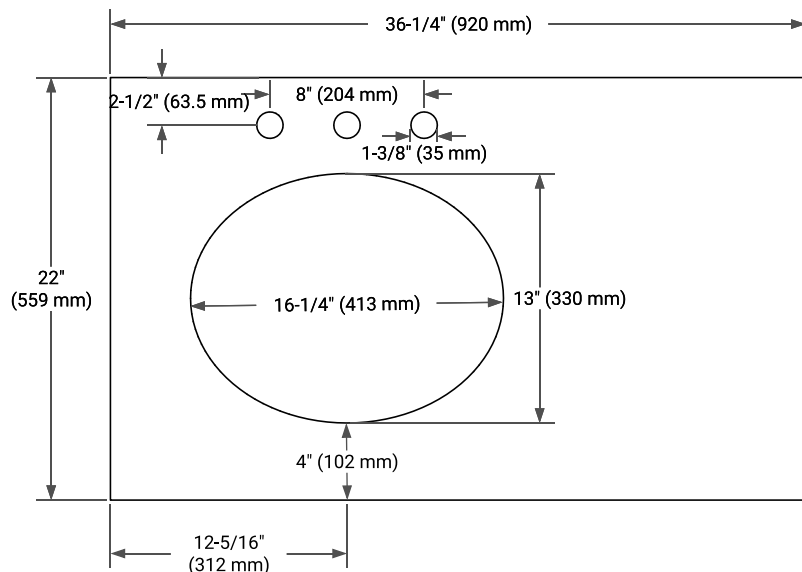

HEPBURN 36" LEFT OFFSET CABINET

BASE CABINET DIMENSIONS

36" W x 21.5" D x 34.5" H

FEATURES

- Solid wood frame & plywood panels
- Dovetail drawers and joints
- Soft closing doors & drawers

HARDWARE FINISHES*

White Grey Midnight Blue Black Oak

FRONT VIEW

SIDE VIEW

PLAN VIEW

OVERALL DIMENSIONS

36.25" W x 22" D x 1.5" H

COUNTERTOP OPTIONS

Carrara White Quartz

FEATURES

- Solid countertop with mitered edges & seams
- Undermount white oval sink
- Pre-drilled for 8" widespread faucet

INCLUDED

- Countertop
- Matching Backsplash
- Oval Sink

COUNTERTOP PLAN VIEW

EDGE SIDE VIEW

THREE DIMENSIONAL COUNTERTOP VIEW