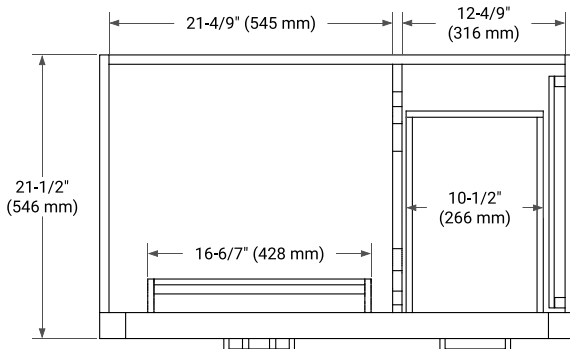

HEPBURN 36" LEFT OFFSET CABINET

BASE CABINET DIMENSIONS

36" W x 21.5" D x 34.5" H

FEATURES

- Solid wood frame & plywood panels
- Dovetail drawers and joints
- Soft closing doors & drawers

HARDWARE FINISHES*

White Grey Midnight Blue Black Oak

FRONT VIEW

SIDE VIEW

PLAN VIEW

OVERALL DIMENSIONS

36.25" W x 22" D x 1.5" H

COUNTERTOP OPTIONS

Carrara White Quartz

FEATURES

- Solid countertop with mitered edges & seams
- Undermount white oval sink
- Pre-drilled for 8" widespread faucet

INCLUDED

- Countertop
- Matching Backsplash
- Oval Sink

COUNTERTOP PLAN VIEW

EDGE SIDE VIEW

THREE DIMENSIONAL COUNTERTOP VIEW