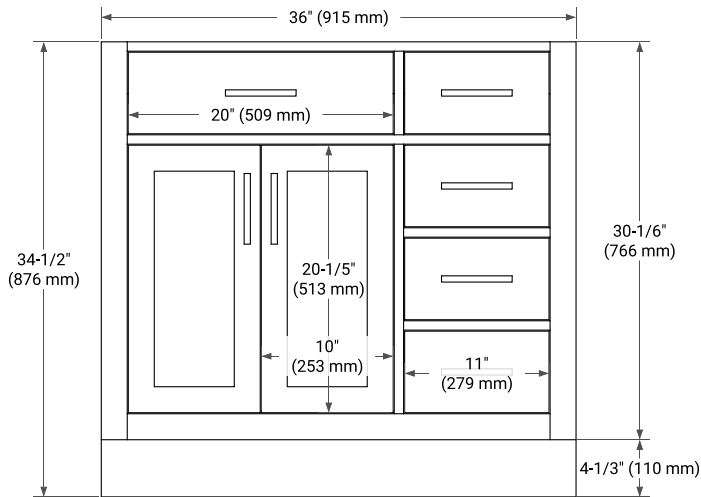

HEPBURN 36" LEFT OFFSET CABINET

BASE CABINET DIMENSIONS

36" W x 21.5" D x 34.5" H

FEATURES

- Solid wood frame & plywood panels
- Dovetail drawers and joints
- Soft closing doors & drawers

HARDWARE FINISHES*

White Grey Midnight Blue Black Oak

FRONT VIEW

SIDE VIEW

PLAN VIEW

OVERALL DIMENSIONS

36.25" W x 22" D x 1.5" H

COUNTERTOP OPTIONS

Carrara White Quartz

FEATURES

- Solid countertop with mitered edges & seams
- Undermount white oval sink
- Pre-drilled for 8" widespread faucet

INCLUDED

- Countertop
- Matching Backsplash
- Oval Sink

COUNTERTOP PLAN VIEW

EDGE SIDE VIEW

THREE DIMENSIONAL COUNTERTOP VIEW