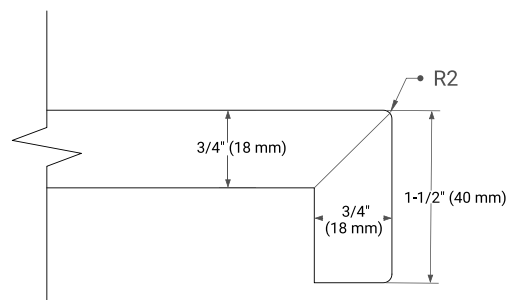

White Grey Midnight Blue Black Oak

FRONT VIEW

SIDE VIEW

PLAN VIEW

OVERALL DIMENSIONS

36.25" W x 22" D x 1.5" H

COUNTERTOP OPTIONS

Carrara White Quartz

FEATURES

- Solid countertop with mitered edges & seams
- Undermount white oval sink
- Pre-drilled for 8" widespread faucet

INCLUDED

- Countertop
- Matching Backsplash
- Oval Sink

COUNTERTOP PLAN VIEW

EDGE SIDE VIEW

THREE DIMENSIONAL COUNTERTOP VIEW