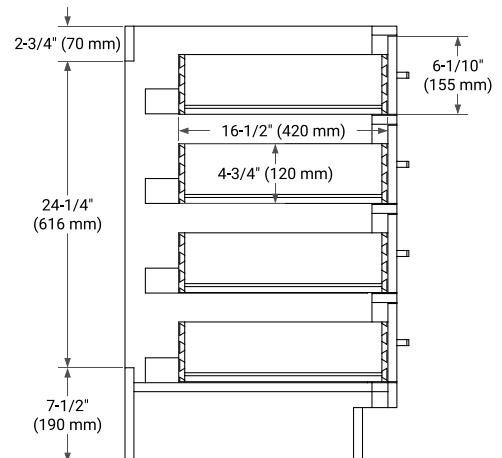

HEPBURN 36" LEFT OFFSET CABINET

BASE CABINET DIMENSIONS

36" W x 21.5" D x 34.5" H

FEATURES

- Solid wood frame & plywood panels
- Dovetail drawers and joints
- Soft closing doors & drawers

HARDWARE FINISHES*

White Grey Midnight Blue Black Oak

FRONT VIEW

SIDE VIEW

PLAN VIEW

OVERALL DIMENSIONS

36.25" W x 22" D x 1.5" H

COUNTERTOP OPTIONS

Carrara White Quartz

FEATURES

- Solid countertop with mitered edges & seams
- Undermount white oval sink
- Pre-drilled for 8" widespread faucet

INCLUDED

- Countertop
- Matching Backsplash
- Oval Sink

COUNTERTOP PLAN VIEW

EDGE SIDE VIEW

THREE DIMENSIONAL COUNTERTOP VIEW