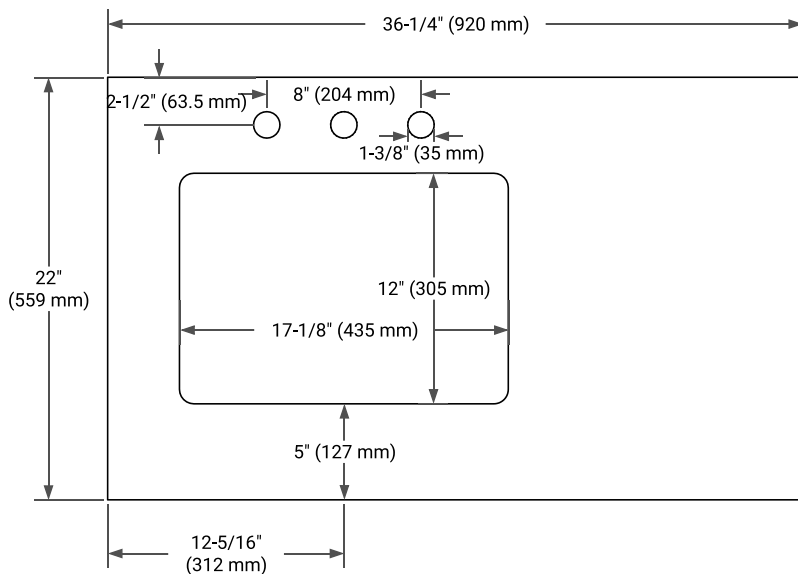

HEPBURN 36" LEFT OFFSET CABINET

BASE CABINET DIMENSIONS

36" W x 21.5" D x 34.5" H

FEATURES

- Solid wood frame & plywood panels
- Dovetail drawers and joints
- Soft closing doors & drawers

HARDWARE FINISHES*

White Grey Midnight Blue Oak

FRONT VIEW

SIDE VIEW

PLAN VIEW

36" LEFT RECTANGLE SINK COUNTERTOP WITH 1.5 IN. THICKNESS

ARIEL

OVERALL DIMENSIONS

36.25" W x 22" D x 1.5" H

COUNTERTOP OPTIONS

Carrara White Quartz

FEATURES

- Solid countertop with mitered edges & seams
- Undermount white rectangular sink
- Pre-drilled for 8" widespread faucet

INCLUDED

- Countertop
- Matching Backsplash
- Rectangle Sink

COUNTERTOP PLAN VIEW

EDGE SIDE VIEW

THREE DIMENSIONAL COUNTERTOP VIEW