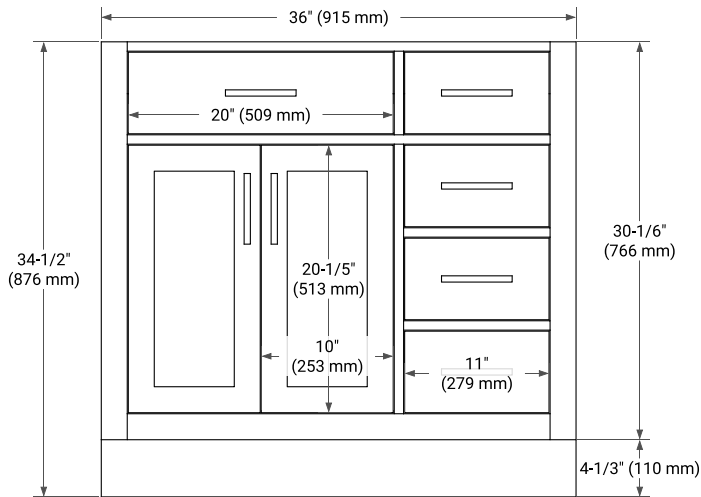

HEPBURN 36" LEFT OFFSET CABINET

BASE CABINET DIMENSIONS

36" W x 21.5" D x 34.5" H

FEATURES

- Solid wood frame & plywood panels
- Dovetail drawers and joints
- Soft closing doors & drawers

HARDWARE FINISHES*

White Grey Midnight Blue Oak

FRONT VIEW

SIDE VIEW

PLAN VIEW

36" LEFT RECTANGLE SINK COUNTERTOP WITH 1.5 IN. THICKNESS

ARIEL

OVERALL DIMENSIONS

36.25" W x 22" D x 1.5" H

COUNTERTOP OPTIONS

Carrara White Quartz

FEATURES

- Solid countertop with mitered edges & seams
- Undermount white rectangular sink
- Pre-drilled for 8" widespread faucet

INCLUDED

- Countertop
- Matching Backsplash
- Rectangle Sink

COUNTERTOP PLAN VIEW

EDGE SIDE VIEW

THREE DIMENSIONAL COUNTERTOP VIEW