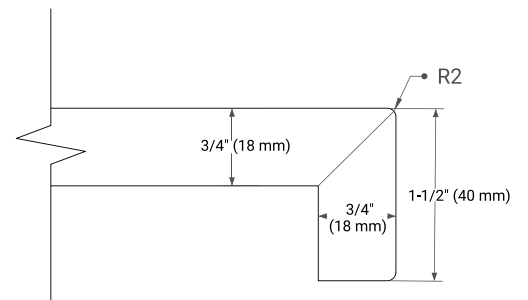

White Grey Midnight Blue Oak

FRONT VIEW

SIDE VIEW

PLAN VIEW

36" LEFT RECTANGLE SINK COUNTERTOP WITH 1.5 IN. THICKNESS

ARIEL

OVERALL DIMENSIONS

36.25" W x 22" D x 1.5" H

COUNTERTOP OPTIONS

Carrara White Quartz

FEATURES

- Solid countertop with mitered edges & seams
- Undermount white rectangular sink
- Pre-drilled for 8" widespread faucet

INCLUDED

- Countertop
- Matching Backsplash
- Rectangle Sink

COUNTERTOP PLAN VIEW

EDGE SIDE VIEW

THREE DIMENSIONAL COUNTERTOP VIEW