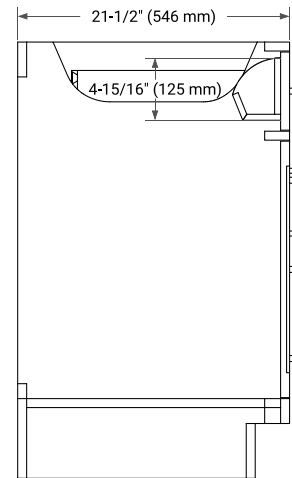

HEPBURN 36" LEFT OFFSET CABINET

BASE CABINET DIMENSIONS

36" W x 21.5" D x 34.5" H

FEATURES

- Solid wood frame & plywood panels
- Dovetail drawers and joints
- Soft closing doors & drawers

HARDWARE FINISHES*

White Grey Midnight Blue Oak

FRONT VIEW

SIDE VIEW

PLAN VIEW

36" LEFT RECTANGLE SINK COUNTERTOP WITH 1.5 IN. THICKNESS

ARIEL

OVERALL DIMENSIONS

36.25" W x 22" D x 1.5" H

COUNTERTOP OPTIONS

Carrara White Quartz

FEATURES

- Solid countertop with mitered edges & seams
- Undermount white rectangular sink
- Pre-drilled for 8" widespread faucet

INCLUDED

- Countertop
- Matching Backsplash
- Rectangle Sink

COUNTERTOP PLAN VIEW

EDGE SIDE VIEW

THREE DIMENSIONAL COUNTERTOP VIEW