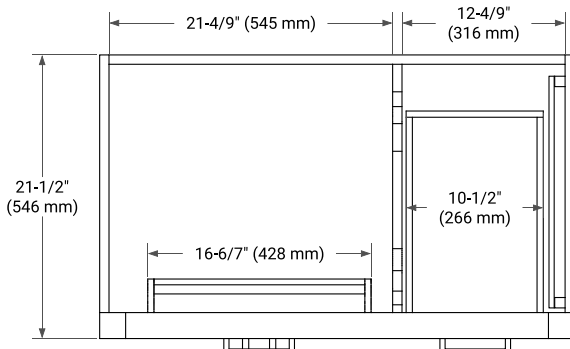

HEPBURN 36" LEFT OFFSET CABINET

BASE CABINET DIMENSIONS

36" W x 21.5" D x 34.5" H

FEATURES

- Solid wood frame & plywood panels
- Dovetail drawers and joints
- Soft closing doors & drawers

HARDWARE FINISHES*

White Grey Midnight Blue Oak

FRONT VIEW

SIDE VIEW

PLAN VIEW

36" LEFT RECTANGLE SINK COUNTERTOP WITH 1.5 IN. THICKNESS

ARIEL

OVERALL DIMENSIONS

36.25" W x 22" D x 1.5" H

COUNTERTOP PLAN VIEW

EDGE SIDE VIEW

THREE DIMENSIONAL COUNTERTOP VIEW