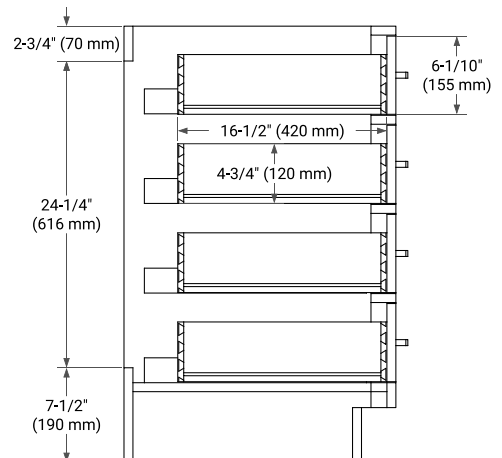

HEPBURN 36" LEFT OFFSET CABINET

BASE CABINET DIMENSIONS

36" W x 21.5" D x 34.5" H

FEATURES

- Solid wood frame & plywood panels
- Dovetail drawers and joints
- Soft closing doors & drawers

HARDWARE FINISHES*

White Grey Midnight Blue Oak

FRONT VIEW

SIDE VIEW

PLAN VIEW

36" LEFT RECTANGLE SINK COUNTERTOP WITH 1.5 IN. THICKNESS

ARIEL

OVERALL DIMENSIONS

36.25" W x 22" D x 1.5" H

COUNTERTOP OPTIONS

Carrara White Quartz

FEATURES

- Solid countertop with mitered edges & seams
- Undermount white rectangular sink
- Pre-drilled for 8" widespread faucet

INCLUDED

- Countertop
- Matching Backsplash
- Rectangle Sink

COUNTERTOP PLAN VIEW

EDGE SIDE VIEW

THREE DIMENSIONAL COUNTERTOP VIEW