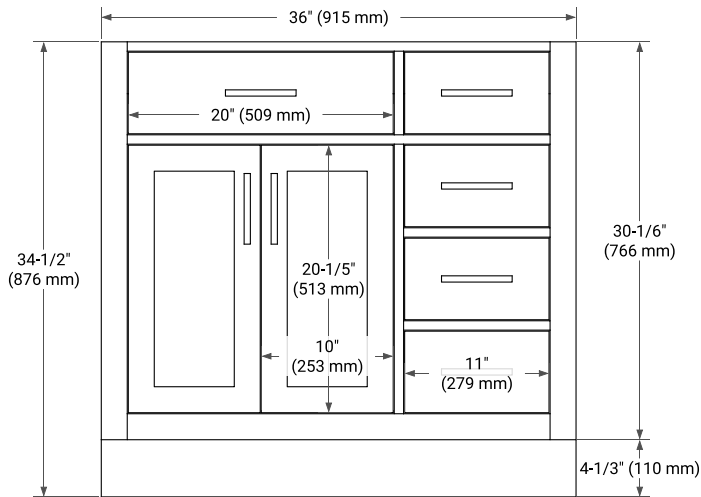

HEPBURN 36" LEFT OFFSET CABINET

BASE CABINET DIMENSIONS

36" W x 21.5" D x 34.5" H

FEATURES

- Solid wood frame & plywood panels
- Dovetail drawers and joints
- Soft closing doors & drawers

HARDWARE FINISHES*

White Grey Midnight Blue Oak

FRONT VIEW

SIDE VIEW

PLAN VIEW

37" LEFT RECTANGLE SINK COUNTERTOP WITH 0.75 IN. THICKNESS

ARIEL

OVERALL DIMENSIONS

37" W x 22" D x 0.75" H

COUNTERTOP OPTIONS

Carrara Marble

FEATURES

- Solid countertop with mitered edges & seams
- Undermount white rectangular sink
- Pre-drilled for 8" widespread faucet

INCLUDED

- Countertop
- Matching Backsplash
- Rectangle Sink

COUNTERTOP PLAN VIEW

EDGE SIDE VIEW

THREE DIMENSIONAL COUNTERTOP VIEW