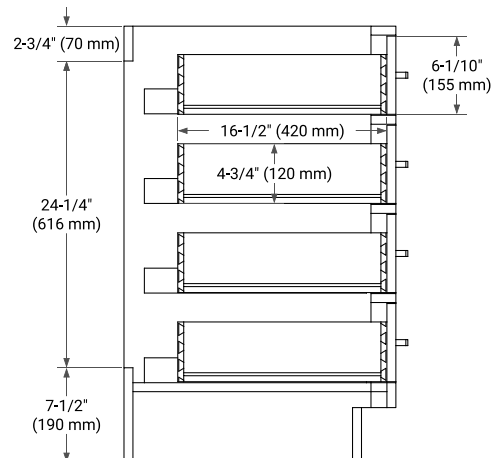

HEPBURN 36" LEFT OFFSET CABINET

BASE CABINET DIMENSIONS

36" W x 21.5" D x 34.5" H

FEATURES

- Solid wood frame & plywood panels
- Dovetail drawers and joints
- Soft closing doors & drawers

HARDWARE FINISHES*

White Grey Midnight Blue Oak

FRONT VIEW

SIDE VIEW

PLAN VIEW

37" LEFT RECTANGLE SINK COUNTERTOP WITH 0.75 IN. THICKNESS

ARIEL

OVERALL DIMENSIONS

37" W x 22" D x 0.75" H

COUNTERTOP OPTIONS

Carrara Marble

FEATURES

- Solid countertop with mitered edges & seams
- Undermount white rectangular sink
- Pre-drilled for 8" widespread faucet

INCLUDED

- Countertop
- Matching Backsplash
- Rectangle Sink

COUNTERTOP PLAN VIEW

EDGE SIDE VIEW

THREE DIMENSIONAL COUNTERTOP VIEW