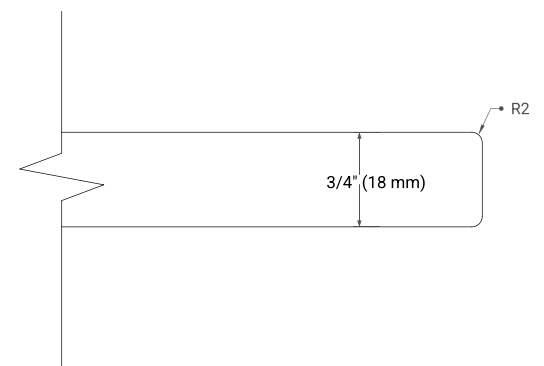

White Grey Midnight Blue Oak

FRONT VIEW

SIDE VIEW

PLAN VIEW

37" LEFT RECTANGLE SINK COUNTERTOP WITH 0.75 IN. THICKNESS

ARIEL

OVERALL DIMENSIONS

37" W x 22" D x 0.75" H

COUNTERTOP OPTIONS

Carrara Marble

FEATURES

- Solid countertop with mitered edges & seams
- Undermount white rectangular sink
- Pre-drilled for 8" widespread faucet

INCLUDED

- Countertop
- Matching Backsplash
- Rectangle Sink

COUNTERTOP PLAN VIEW

EDGE SIDE VIEW

THREE DIMENSIONAL COUNTERTOP VIEW