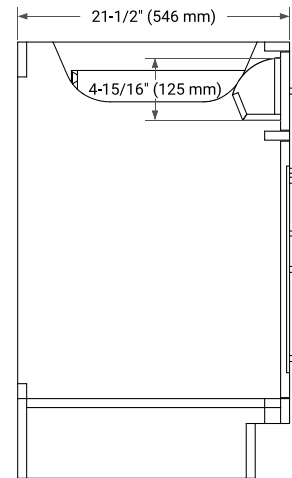

HEPBURN 36" LEFT OFFSET CABINET

BASE CABINET DIMENSIONS

36" W x 21.5" D x 34.5" H

FEATURES

- Solid wood frame & plywood panels
- Dovetail drawers and joints
- Soft closing doors & drawers

HARDWARE FINISHES*

White Grey Midnight Blue Oak

FRONT VIEW

SIDE VIEW

PLAN VIEW

37" LEFT RECTANGLE SINK COUNTERTOP WITH 0.75 IN. THICKNESS

ARIEL

OVERALL DIMENSIONS

37" W x 22" D x 0.75" H

COUNTERTOP OPTIONS

Carrara Marble

FEATURES

- Solid countertop with mitered edges & seams
- Undermount white rectangular sink
- Pre-drilled for 8" widespread faucet

INCLUDED

- Countertop
- Matching Backsplash
- Rectangle Sink

COUNTERTOP PLAN VIEW

EDGE SIDE VIEW

THREE DIMENSIONAL COUNTERTOP VIEW