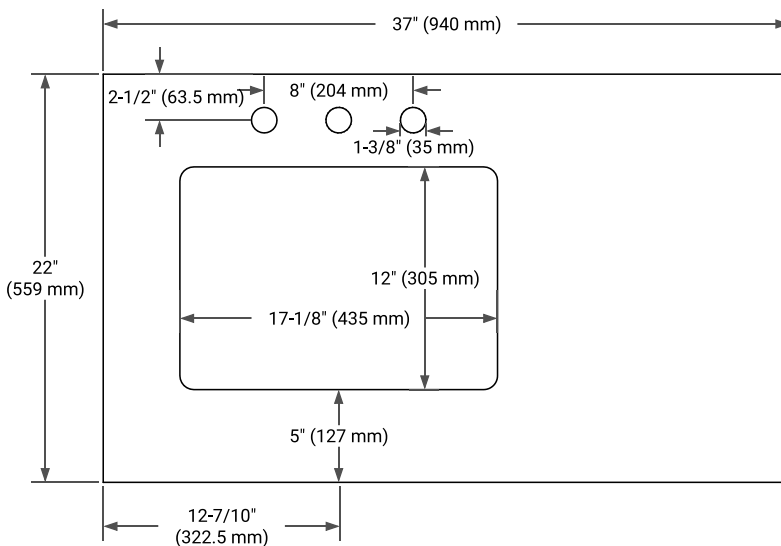

HEPBURN 36" LEFT OFFSET CABINET

BASE CABINET DIMENSIONS

36" W x 21.5" D x 34.5" H

FEATURES

- Solid wood frame & plywood panels
- Dovetail drawers and joints
- Soft closing doors & drawers

HARDWARE FINISHES*

White Grey Midnight Blue Oak

FRONT VIEW

SIDE VIEW

PLAN VIEW

37" LEFT RECTANGLE SINK COUNTERTOP WITH 0.75 IN. THICKNESS

ARIEL

OVERALL DIMENSIONS

37" W x 22" D x 0.75" H

COUNTERTOP OPTIONS

Carrara Marble

FEATURES

- Solid countertop with mitered edges & seams
- Undermount white rectangular sink
- Pre-drilled for 8" widespread faucet

INCLUDED

- Countertop
- Matching Backsplash
- Rectangle Sink

COUNTERTOP PLAN VIEW

EDGE SIDE VIEW

THREE DIMENSIONAL COUNTERTOP VIEW