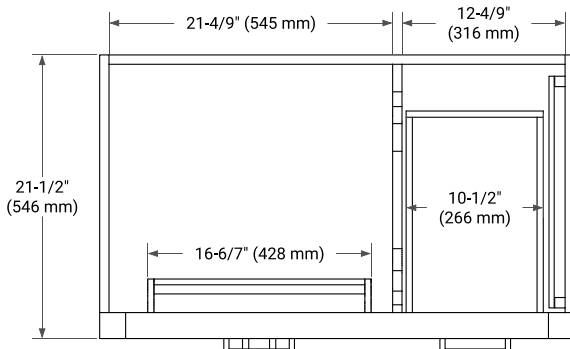

HEPBURN 36" LEFT OFFSET CABINET

BASE CABINET DIMENSIONS

36" W x 21.5" D x 34.5" H

FEATURES

- Solid wood frame & plywood panels
- Dovetail drawers and joints
- Soft closing doors & drawers

HARDWARE FINISHES*

White Grey Midnight Blue Oak

FRONT VIEW

SIDE VIEW

PLAN VIEW

37" LEFT RECTANGLE SINK COUNTERTOP WITH 0.75 IN. THICKNESS

ARIEL

OVERALL DIMENSIONS

37" W x 22" D x 0.75" H

COUNTERTOP OPTIONS

Carrara Marble

FEATURES

- Solid countertop with mitered edges & seams
- Undermount white rectangular sink
- Pre-drilled for 8" widespread faucet

INCLUDED

- Countertop
- Matching Backsplash
- Rectangle Sink

COUNTERTOP PLAN VIEW

EDGE SIDE VIEW

THREE DIMENSIONAL COUNTERTOP VIEW