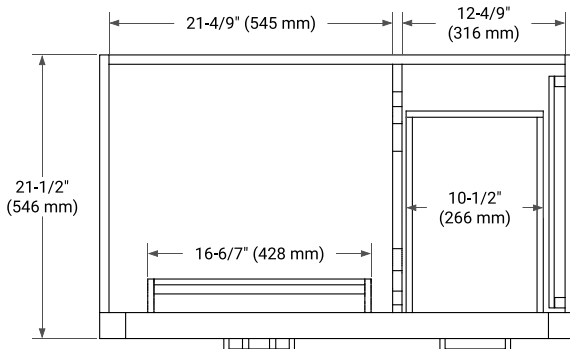

## BASE CABINET DIMENSIONS

36" W x 21.5" D x 34.5" H

# 37" LEFT RECTANGLE SINK COUNTERTOP WITH 1.5 IN. THICKNESS

## OVERALL DIMENSIONS

37" W x 22" D x 1.5" H