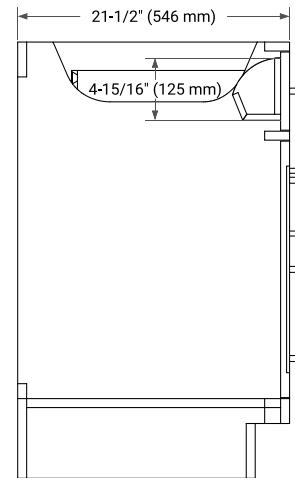

HEPBURN 36" LEFT OFFSET CABINET

BASE CABINET DIMENSIONS

36" W x 21.5" D x 34.5" H

FEATURES

- Solid wood frame & plywood panels
- Dovetail drawers and joints
- Soft closing doors & drawers

HARDWARE FINISHES*

Brushed Nickel   Satin Brass   Matte Black   Polished Chrome

Hardware comes preinstalled with the illustrated option. Other finishes are available on our online store if you prefer a different one.

AVAILABLE COLORS

White   Grey   Midnight Blue   Oak

SIDE VIEW