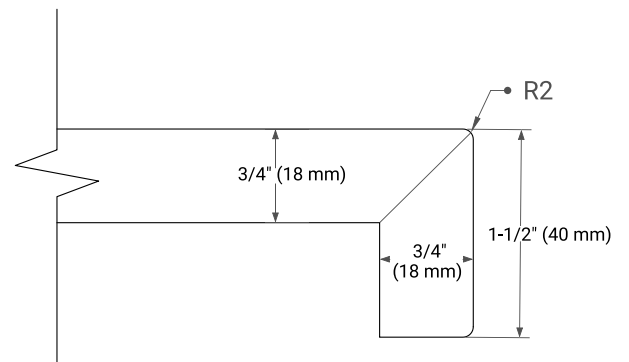

EDGE SIDE VIEW