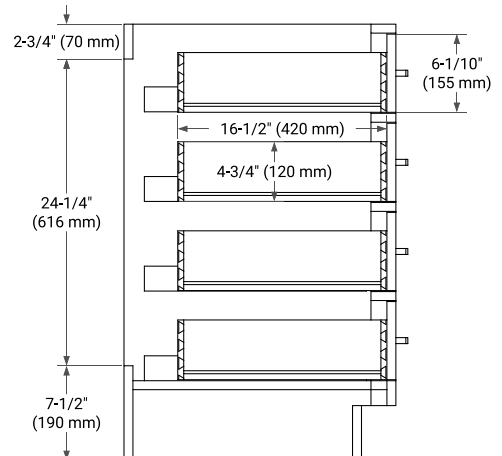

## BASE CABINET DIMENSIONS

36" W x 21.5" D x 34.5" H

# 37" LEFT RECTANGLE SINK COUNTERTOP WITH 1.5 IN. THICKNESS

## OVERALL DIMENSIONS

37" W x 22" D x 1.5" H