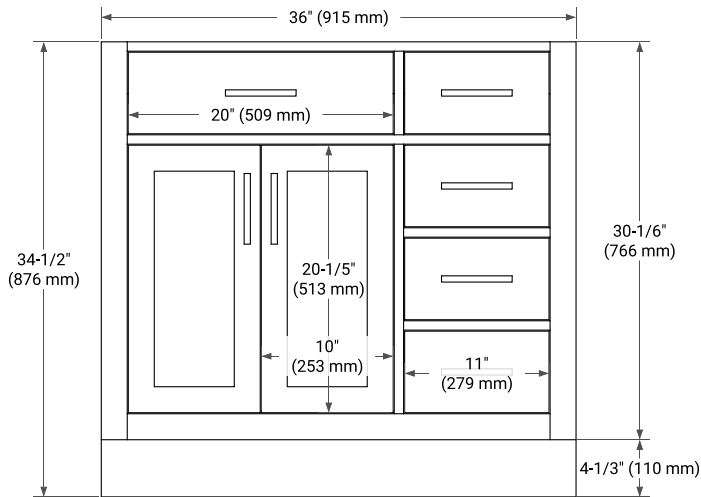

AVAILABLE COLORS

White   Grey   Midnight Blue   Oak

FRONT VIEW