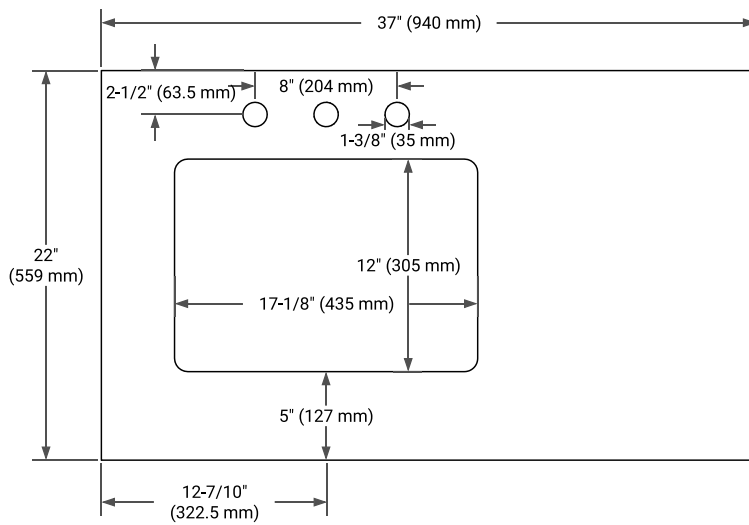

37" LEFT RECTANGLE SINK COUNTERTOP WITH 1.5 IN. THICKNESS

ARIEL

OVERALL DIMENSIONS

37" W x 22" D x 1.5" H

COUNTERTOP OPTIONS

FEATURES

- Solid countertop with mitered edges & seams
- Undermount white rectangular sink
- Pre-drilled for 8" widespread faucet

INCLUDED

- Countertop
- Matching Backsplash
- Rectangle Sink

COUNTERTOP PLAN VIEW