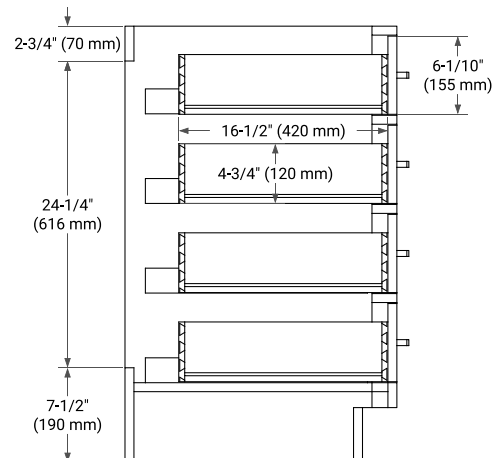

## BASE CABINET DIMENSIONS

36" W x 21.5" D x 34.5" H

# 37" LEFT RECTANGLE SINK COUNTERTOP WITH 1.5 IN. THICKNESS

## OVERALL DIMENSIONS

37" W x 22" D x 1.5" H