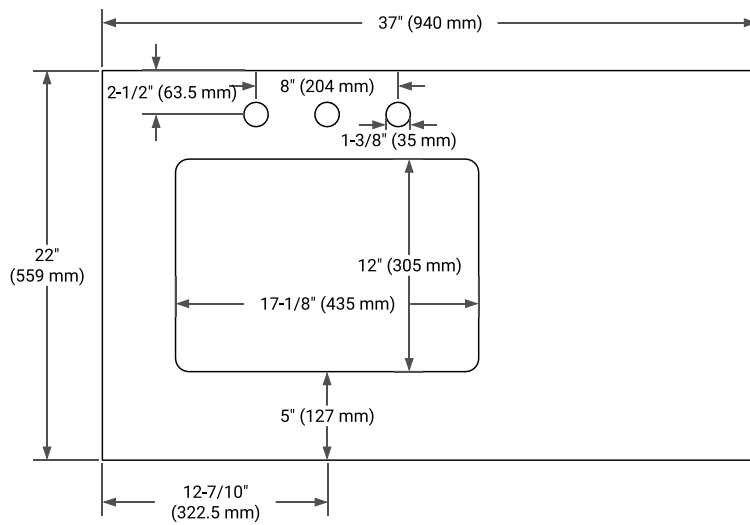

37" LEFT RECTANGLE SINK COUNTERTOP WITH 1.5 IN. THICKNESS

ARIEL

OVERALL DIMENSIONS

37" W x 22" D x 1.5" H

COUNTERTOP OPTIONS

FEATURES

- Solid countertop with mitered edges & seams
- Undermount white rectangular sink
- Pre-drilled for 8" widespread faucet

INCLUDED

- Countertop
- Matching Backsplash
- Rectangle Sink

COUNTERTOP PLAN VIEW