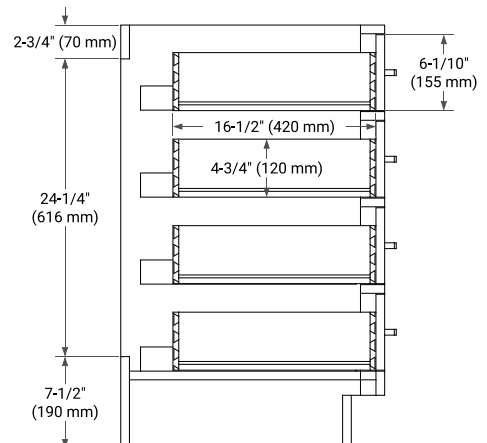

## BASE CABINET DIMENSIONS

36" W x 21.5" D x 34.5" H

## SIDE VIEW

## PLAN VIEW

## OVERALL DIMENSIONS

36.25" W x 22" D x 1.5" H