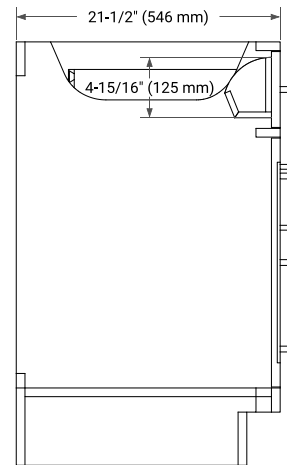

HEPBURN 36" RIGHT OFFSET CABINET

BASE CABINET DIMENSIONS

36" W x 21.5" D x 34.5" H

FEATURES

- Solid wood frame & plywood panels
- Dovetail drawers and joints
- Soft closing doors & drawers

HARDWARE FINISHES*

Brushed Nickel   Satin Brass   Matte Black   Polished Chrome

*Hardware comes preinstalled with the illustrated option. Other finishes are available on our online store if you prefer a different one.

AVAILABLE COLORS

White   Grey   Midnight Blue   Black   Oak

FRONT VIEW

SIDE VIEW

PLAN VIEW