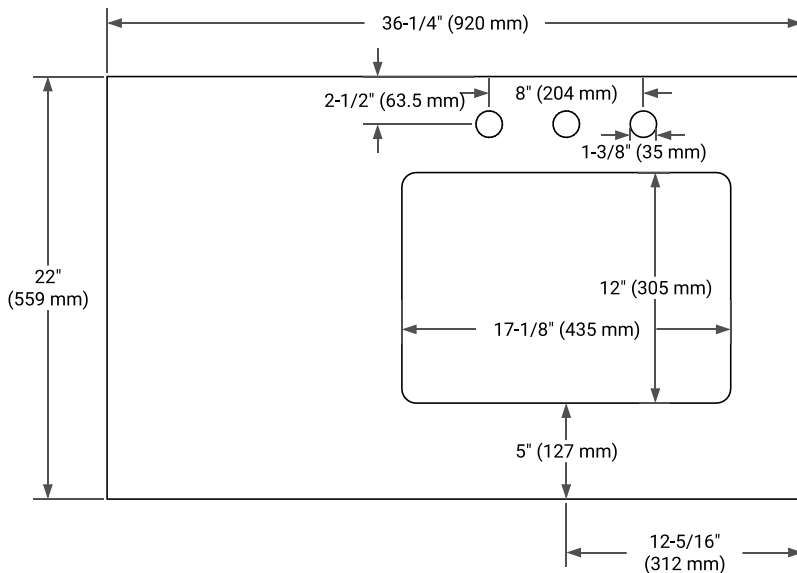

## PLAN VIEW

## OVERALL DIMENSIONS

36.25" W x 22" D x 1.5" H

## FEATURES

- Solid countertop with mitered edges & seams
- Undermount white rectangular sink
- Pre-drilled for 8" widespread faucet

## COUNTERTOP PLAN VIEW