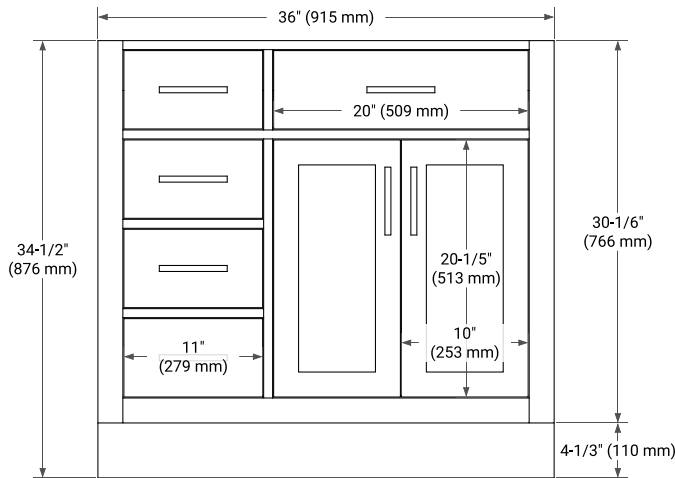

HEPBURN 36" RIGHT OFFSET CABINET

BASE CABINET DIMENSIONS

36" W x 21.5" D x 34.5" H

FEATURES

- Solid wood frame & plywood panels
- Dovetail drawers and joints
- Soft closing doors & drawers

HARDWARE FINISHES*

Brushed Nickel   Satin Brass   Matte Black   Polished Chrome

*Hardware comes preinstalled with the illustrated option. Other finishes are available on our online store if you prefer a different one.

AVAILABLE COLORS

White   Grey   Midnight Blue   Black   Oak

FRONT VIEW

SIDE VIEW

PLAN VIEW