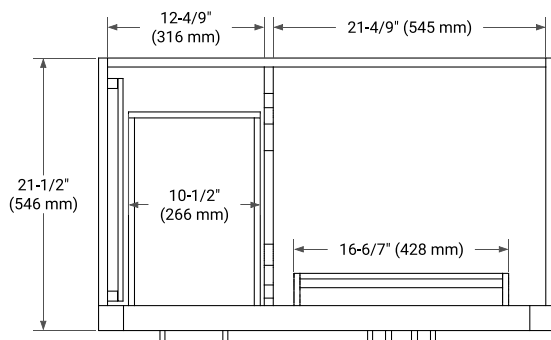

HEPBURN 36" RIGHT OFFSET CABINET

BASE CABINET DIMENSIONS

36" W x 21.5" D x 34.5" H

FEATURES

- Solid wood frame & plywood panels
- Dovetail drawers and joints
- Soft closing doors & drawers

HARDWARE FINISHES*

Brushed Nickel   Satin Brass   Matte Black   Polished Chrome

*Hardware comes preinstalled with the illustrated option. Other finishes are available on our online store if you prefer a different one.

AVAILABLE COLORS

White   Grey   Midnight Blue   Black   Oak

FRONT VIEW

SIDE VIEW

PLAN VIEW