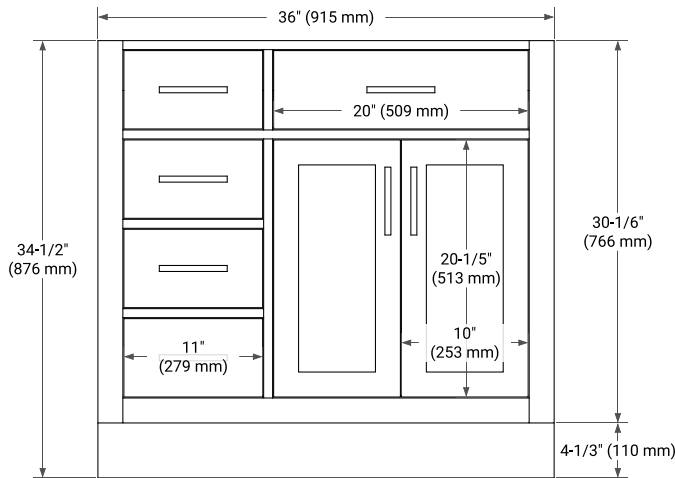

HEPBURN 36" RIGHT OFFSET CABINET

BASE CABINET DIMENSIONS

36" W x 21.5" D x 34.5" H

FEATURES

- Solid wood frame & plywood panels
- Dovetail drawers and joints
- Soft closing doors & drawers

HARDWARE FINISHES*

White Grey Midnight Blue Oak

FRONT VIEW

SIDE VIEW

PLAN VIEW

36" RIGHT RECTANGLE SINK COUNTERTOP WITH 1.5 IN. THICKNESS

ARIEL

OVERALL DIMENSIONS

36.25" W x 22" D x 1.5" H

COUNTERTOP PLAN VIEW

EDGE SIDE VIEW

THREE DIMENSIONAL COUNTERTOP VIEW