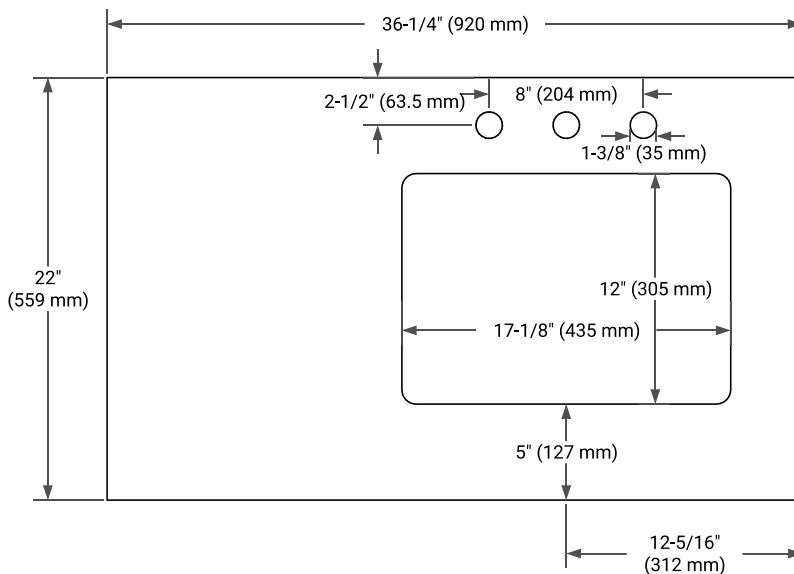

HEPBURN 36" RIGHT OFFSET CABINET

BASE CABINET DIMENSIONS

36" W x 21.5" D x 34.5" H

FEATURES

- Solid wood frame & plywood panels
- Dovetail drawers and joints
- Soft closing doors & drawers

HARDWARE FINISHES*

White Grey Midnight Blue Oak

FRONT VIEW

SIDE VIEW

PLAN VIEW

36" RIGHT RECTANGLE SINK COUNTERTOP WITH 1.5 IN. THICKNESS

ARIEL

OVERALL DIMENSIONS

36.25" W x 22" D x 1.5" H

COUNTERTOP OPTIONS

Carrara White Quartz

FEATURES

- Solid countertop with mitered edges & seams
- Undermount white rectangular sink
- Pre-drilled for 8" widespread faucet

INCLUDED

- Countertop
- Matching Backsplash
- Rectangle Sink

COUNTERTOP PLAN VIEW

EDGE SIDE VIEW

THREE DIMENSIONAL COUNTERTOP VIEW