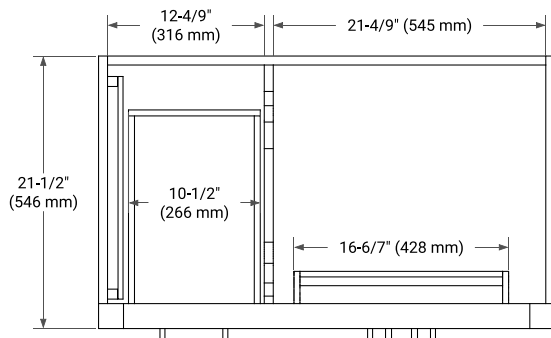

HEPBURN 36" RIGHT OFFSET CABINET

BASE CABINET DIMENSIONS

36" W x 21.5" D x 34.5" H

FEATURES

- Solid wood frame & plywood panels
- Dovetail drawers and joints
- Soft closing doors & drawers

HARDWARE FINISHES*

White Grey Midnight Blue Oak

FRONT VIEW

SIDE VIEW

PLAN VIEW

36" RIGHT RECTANGLE SINK COUNTERTOP WITH 1.5 IN. THICKNESS

ARIEL

OVERALL DIMENSIONS

36.25" W x 22" D x 1.5" H

COUNTERTOP PLAN VIEW

EDGE SIDE VIEW

THREE DIMENSIONAL COUNTERTOP VIEW