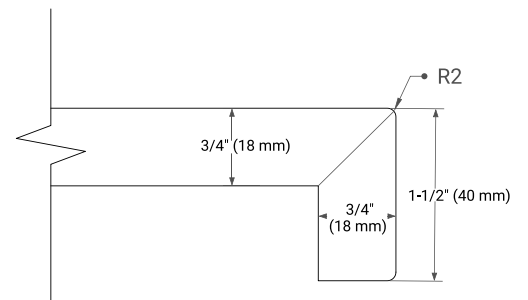

White Grey Midnight Blue Oak

FRONT VIEW

SIDE VIEW

PLAN VIEW

36" RIGHT RECTANGLE SINK COUNTERTOP WITH 1.5 IN. THICKNESS

ARIEL

OVERALL DIMENSIONS

36.25" W x 22" D x 1.5" H

COUNTERTOP OPTIONS

Carrara White Quartz

FEATURES

- Solid countertop with mitered edges & seams
- Undermount white rectangular sink
- Pre-drilled for 8" widespread faucet

INCLUDED

- Countertop
- Matching Backsplash
- Rectangle Sink

COUNTERTOP PLAN VIEW

EDGE SIDE VIEW

THREE DIMENSIONAL COUNTERTOP VIEW