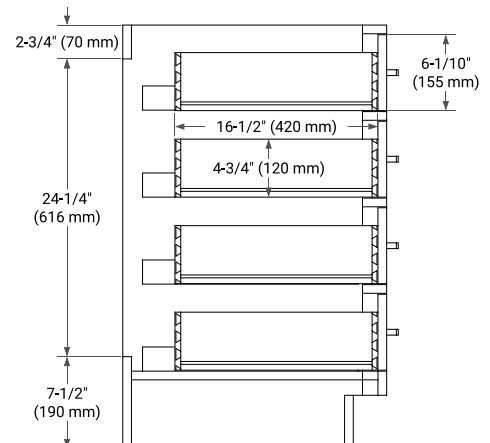

HEPBURN 36" RIGHT OFFSET CABINET

BASE CABINET DIMENSIONS

36" W x 21.5" D x 34.5" H

FEATURES

- Solid wood frame & plywood panels
- Dovetail drawers and joints
- Soft closing doors & drawers

HARDWARE FINISHES*

White Grey Midnight Blue Oak

FRONT VIEW

SIDE VIEW

PLAN VIEW

36" RIGHT RECTANGLE SINK COUNTERTOP WITH 1.5 IN. THICKNESS

ARIEL

OVERALL DIMENSIONS

36.25" W x 22" D x 1.5" H

COUNTERTOP OPTIONS

Carrara White Quartz

FEATURES

- Solid countertop with mitered edges & seams
- Undermount white rectangular sink
- Pre-drilled for 8" widespread faucet

INCLUDED

- Countertop
- Matching Backsplash
- Rectangle Sink

COUNTERTOP PLAN VIEW

EDGE SIDE VIEW

THREE DIMENSIONAL COUNTERTOP VIEW