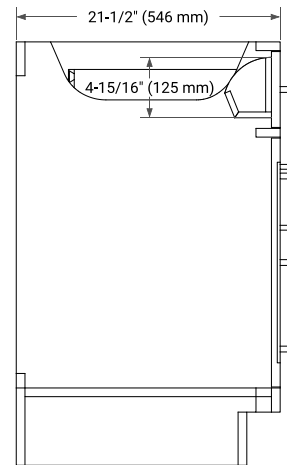

HEPBURN 36" RIGHT OFFSET CABINET

BASE CABINET DIMENSIONS

36" W x 21.5" D x 34.5" H

FEATURES

- Solid wood frame & plywood panels
- Dovetail drawers and joints
- Soft closing doors & drawers

HARDWARE FINISHES*

White Grey Midnight Blue Oak

FRONT VIEW

SIDE VIEW

PLAN VIEW

36" RIGHT RECTANGLE SINK COUNTERTOP WITH 1.5 IN. THICKNESS

ARIEL

OVERALL DIMENSIONS

36.25" W x 22" D x 1.5" H

COUNTERTOP PLAN VIEW

EDGE SIDE VIEW

THREE DIMENSIONAL COUNTERTOP VIEW