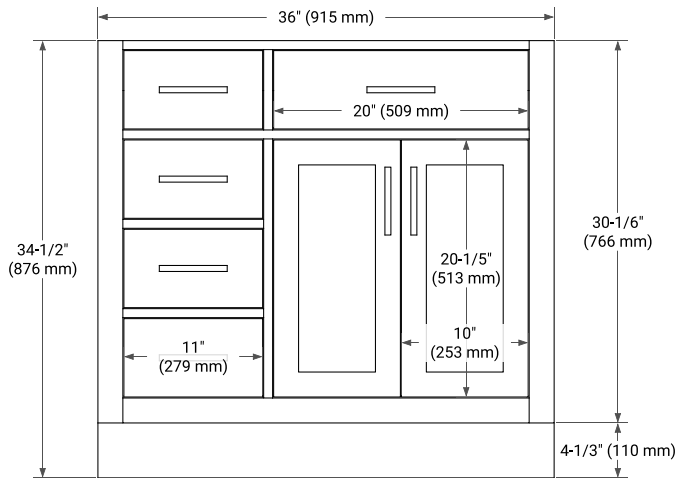

HEPBURN 36" RIGHT OFFSET CABINET

BASE CABINET DIMENSIONS

36" W x 21.5" D x 34.5" H

FEATURES

- Solid wood frame & plywood panels
- Dovetail drawers and joints
- Soft closing doors & drawers

HARDWARE FINISHES*

Brushed Nickel   Satin Brass   Matte Black   Polished Chrome

Hardware comes preinstalled with the illustrated option. Other finishes are available on our online store if you prefer a different one.

AVAILABLE COLORS

White   Grey   Midnight Blue   Oak

FRONT VIEW

SIDE VIEW

PLAN VIEW