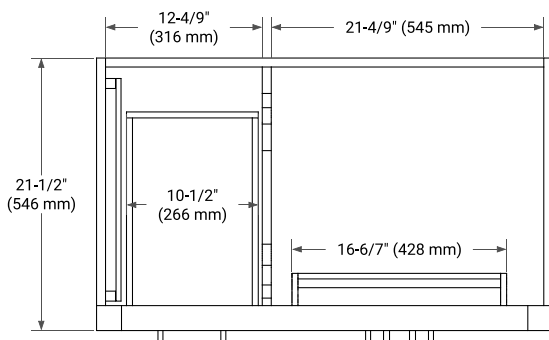

HEPBURN 36" RIGHT OFFSET CABINET

BASE CABINET DIMENSIONS

36" W x 21.5" D x 34.5" H

FEATURES

- Solid wood frame & plywood panels
- Dovetail drawers and joints
- Soft closing doors & drawers

HARDWARE FINISHES*

Brushed Nickel   Satin Brass   Matte Black   Polished Chrome

Hardware comes preinstalled with the illustrated option. Other finishes are available on our online store if you prefer a different one.

AVAILABLE COLORS

White   Grey   Midnight Blue   Oak

FRONT VIEW

SIDE VIEW

PLAN VIEW