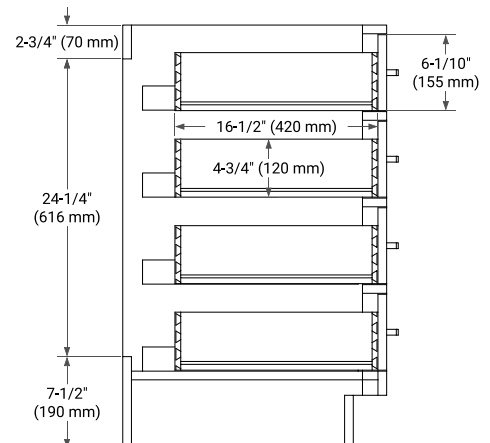

## BASE CABINET DIMENSIONS

36" W x 21.5" D x 34.5" H

## SIDE VIEW

## PLAN VIEW

## OVERALL DIMENSIONS

37" W x 22" D x 0.75" H