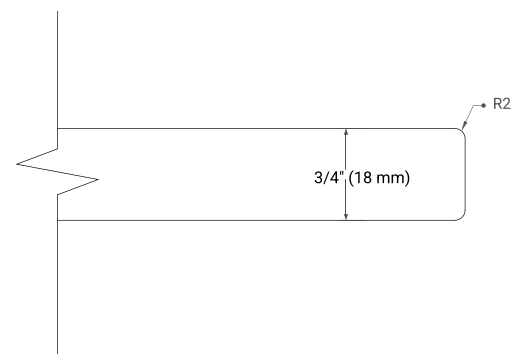

EDGE SIDE VIEW