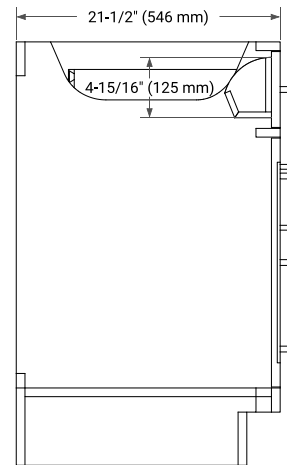

HEPBURN 36" RIGHT OFFSET CABINET

BASE CABINET DIMENSIONS

36" W x 21.5" D x 34.5" H

FEATURES

- Solid wood frame & plywood panels
- Dovetail drawers and joints
- Soft closing doors & drawers

HARDWARE FINISHES*

Brushed Nickel   Satin Brass   Matte Black   Polished Chrome

Hardware comes preinstalled with the illustrated option. Other finishes are available on our online store if you prefer a different one.

AVAILABLE COLORS

White   Grey   Midnight Blue   Oak

FRONT VIEW

SIDE VIEW

PLAN VIEW