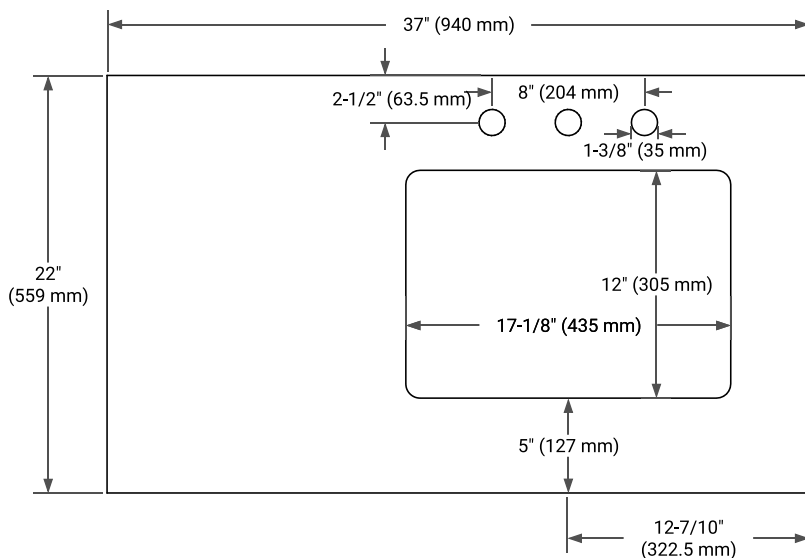

37" RIGHT RECTANGLE SINK COUNTERTOP WITH 0.75 IN. THICKNESS

ARIEL

OVERALL DIMENSIONS

37" W x 22" D x 0.75" H

COUNTERTOP OPTIONS

FEATURES

- Solid countertop with mitered edges & seams
- Undermount white rectangular sink
- Pre-drilled for 8" widespread faucet

INCLUDED

- Countertop
- Matching Backsplash
- Rectangle Sink

COUNTERTOP PLAN VIEW