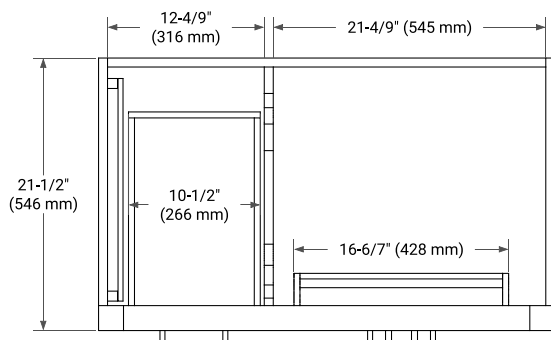

HEPBURN 36" RIGHT OFFSET CABINET

BASE CABINET DIMENSIONS

36" W x 21.5" D x 34.5" H

FEATURES

- Solid wood frame & plywood panels
- Dovetail drawers and joints
- Soft closing doors & drawers

HARDWARE FINISHES*

White Grey Midnight Blue Oak

FRONT VIEW

SIDE VIEW

PLAN VIEW

37" RIGHT RECTANGLE SINK COUNTERTOP WITH 1.5 IN. THICKNESS

ARIEL

OVERALL DIMENSIONS

37" W x 22" D x 1.5" H

COUNTERTOP PLAN VIEW

EDGE SIDE VIEW

THREE DIMENSIONAL COUNTERTOP VIEW