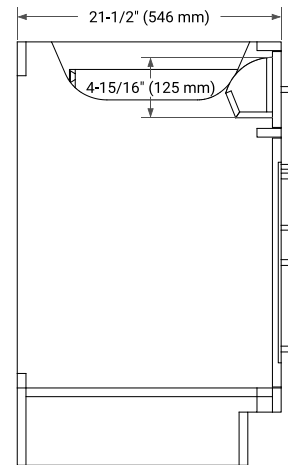

HEPBURN 36" RIGHT OFFSET CABINET

BASE CABINET DIMENSIONS

36" W x 21.5" D x 34.5" H

FEATURES

- Solid wood frame & plywood panels
- Dovetail drawers and joints
- Soft closing doors & drawers

HARDWARE FINISHES*

White Grey Midnight Blue Oak

FRONT VIEW

SIDE VIEW

PLAN VIEW

37" RIGHT RECTANGLE SINK COUNTERTOP WITH 1.5 IN. THICKNESS

ARIEL

OVERALL DIMENSIONS

37" W x 22" D x 1.5" H

COUNTERTOP PLAN VIEW

EDGE SIDE VIEW

THREE DIMENSIONAL COUNTERTOP VIEW