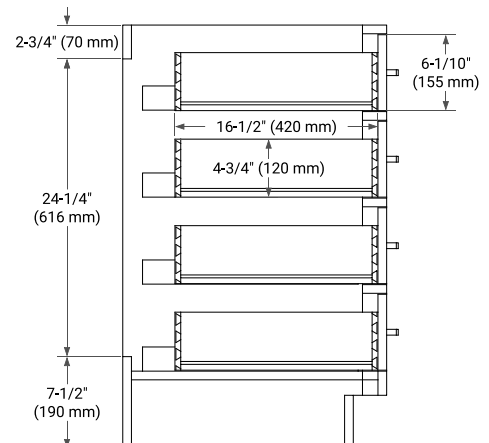

HEPBURN 36" RIGHT OFFSET CABINET

BASE CABINET DIMENSIONS

36" W x 21.5" D x 34.5" H

FEATURES

- Solid wood frame & plywood panels
- Dovetail drawers and joints
- Soft closing doors & drawers

HARDWARE FINISHES*

White Grey Midnight Blue Oak

FRONT VIEW

SIDE VIEW

PLAN VIEW

37" RIGHT RECTANGLE SINK COUNTERTOP WITH 1.5 IN. THICKNESS

ARIEL

OVERALL DIMENSIONS

37" W x 22" D x 1.5" H

COUNTERTOP OPTIONS

Carrara Marble

White Quartz

FEATURES

- Solid countertop with mitered edges & seams
- Undermount white rectangular sink
- Pre-drilled for 8" widespread faucet

INCLUDED

- Countertop
- Matching Backsplash
- Rectangle Sink

COUNTERTOP PLAN VIEW

EDGE SIDE VIEW

THREE DIMENSIONAL COUNTERTOP VIEW