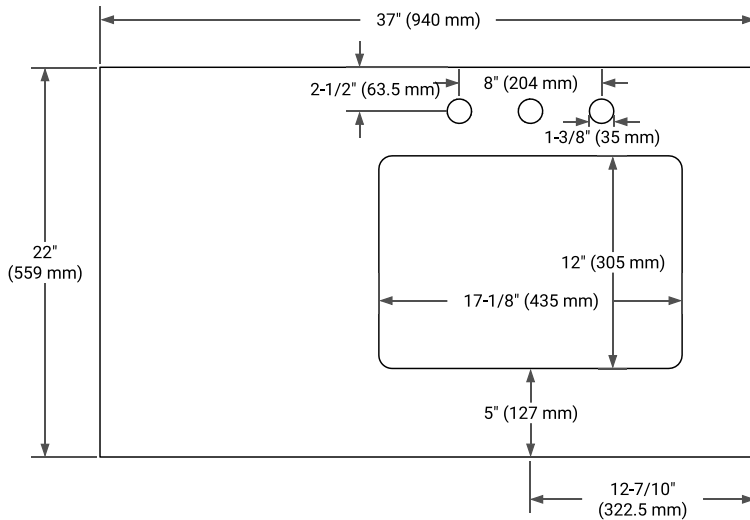

HEPBURN 36" RIGHT OFFSET CABINET

BASE CABINET DIMENSIONS

36" W x 21.5" D x 34.5" H

FEATURES

- Solid wood frame & plywood panels
- Dovetail drawers and joints
- Soft closing doors & drawers

HARDWARE FINISHES*

White Grey Midnight Blue Oak

FRONT VIEW

SIDE VIEW

PLAN VIEW

37" RIGHT RECTANGLE SINK COUNTERTOP WITH 1.5 IN. THICKNESS

ARIEL

OVERALL DIMENSIONS

37" W x 22" D x 1.5" H

COUNTERTOP OPTIONS

Carrara Marble

White Quartz

FEATURES

- Solid countertop with mitered edges & seams
- Undermount white rectangular sink
- Pre-drilled for 8" widespread faucet

INCLUDED

- Countertop
- Matching Backsplash
- Rectangle Sink

COUNTERTOP PLAN VIEW

EDGE SIDE VIEW

THREE DIMENSIONAL COUNTERTOP VIEW