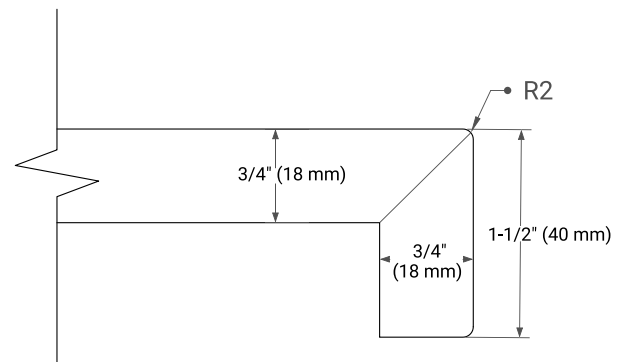

HEPBURN 36" RIGHT OFFSET CABINET

BASE CABINET DIMENSIONS

36" W x 21.5" D x 34.5" H

FEATURES

- Solid wood frame & plywood panels
- Dovetail drawers and joints
- Soft closing doors & drawers

HARDWARE FINISHES*

White Grey Midnight Blue Oak

FRONT VIEW

SIDE VIEW

PLAN VIEW

37" RIGHT RECTANGLE SINK COUNTERTOP WITH 1.5 IN. THICKNESS

ARIEL

OVERALL DIMENSIONS

37" W x 22" D x 1.5" H

COUNTERTOP OPTIONS

Carrara Marble

White Quartz

FEATURES

- Solid countertop with mitered edges & seams
- Undermount white rectangular sink
- Pre-drilled for 8" widespread faucet

INCLUDED

- Countertop
- Matching Backsplash
- Rectangle Sink

COUNTERTOP PLAN VIEW

EDGE SIDE VIEW

THREE DIMENSIONAL COUNTERTOP VIEW