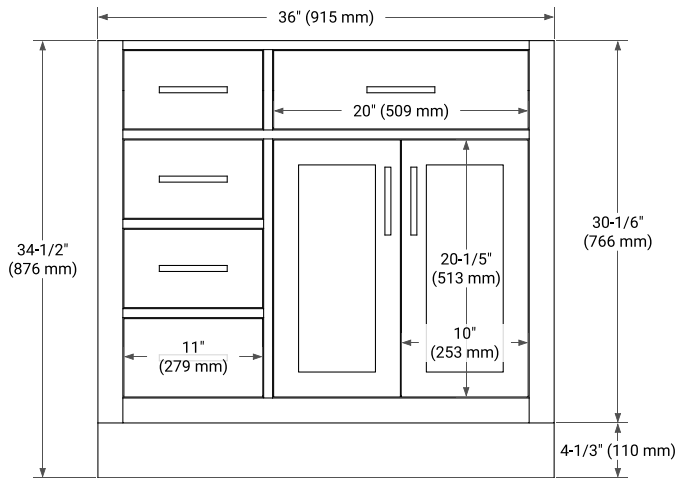

HEPBURN 36" RIGHT OFFSET CABINET

BASE CABINET DIMENSIONS

36" W x 21.5" D x 34.5" H

FEATURES

- Solid wood frame & plywood panels
- Dovetail drawers and joints
- Soft closing doors & drawers

HARDWARE FINISHES*

White Grey Midnight Blue Oak

FRONT VIEW

SIDE VIEW

PLAN VIEW

37" RIGHT RECTANGLE SINK COUNTERTOP WITH 1.5 IN. THICKNESS

ARIEL

OVERALL DIMENSIONS

37" W x 22" D x 1.5" H

COUNTERTOP PLAN VIEW

EDGE SIDE VIEW

THREE DIMENSIONAL COUNTERTOP VIEW