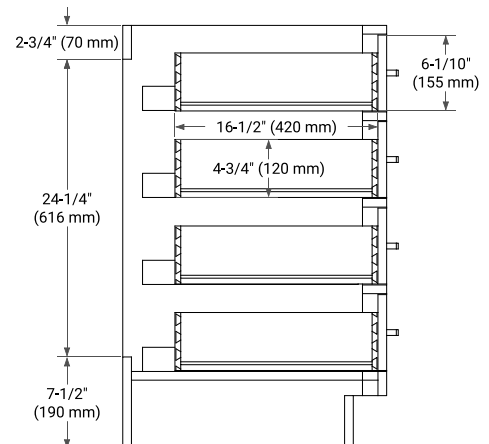

HEPBURN 42" SINGLE SINK BASE CABINET

ARIEL

BASE CABINET DIMENSIONS

42" W x 21.5" D x 34.5" H

FEATURES

- Solid wood frame & plywood panels
- Dovetail drawers and joints
- Soft closing doors & drawers

HARDWARE FINISHES*

White Grey Midnight Blue Black Oak

FRONT VIEW

SIDE VIEW

PLAN VIEW

OVERALL DIMENSIONS

42.25" W x 22" D x 1.5" H

COUNTERTOP OPTIONS

Carrara White Quartz

FEATURES

- Solid countertop with mitered edges & seams
- Undermount white oval sink
- Pre-drilled for 8" widespread faucet

INCLUDED

- Countertop
- Matching Backsplash
- Oval Sink

COUNTERTOP PLAN VIEW

EDGE SIDE VIEW

THREE DIMENSIONAL COUNTERTOP VIEW