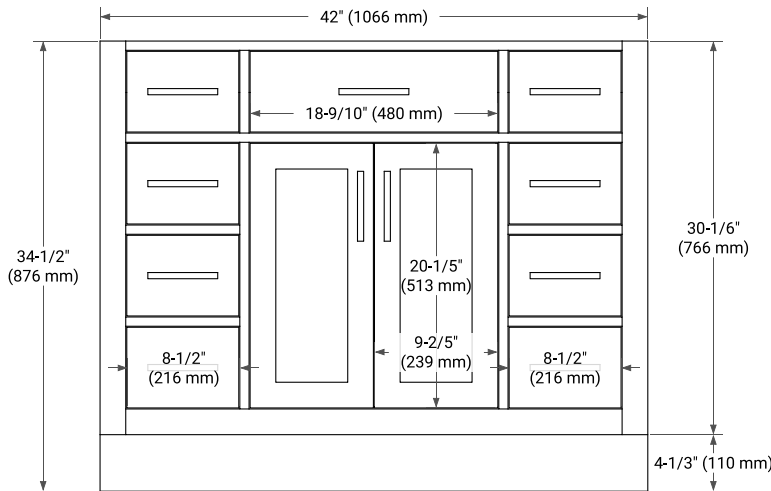

HEPBURN 42" SINGLE SINK BASE CABINET

ARIEL

BASE CABINET DIMENSIONS

42" W x 21.5" D x 34.5" H

FEATURES

- Solid wood frame & plywood panels
- Dovetail drawers and joints
- Soft closing doors & drawers

HARDWARE FINISHES*

White Grey Midnight Blue Black Oak

FRONT VIEW

SIDE VIEW

PLAN VIEW

OVERALL DIMENSIONS

42.25" W x 22" D x 1.5" H

COUNTERTOP OPTIONS

Carrara White Quartz

FEATURES

- Solid countertop with mitered edges & seams
- Undermount white oval sink
- Pre-drilled for 8" widespread faucet

INCLUDED

- Countertop
- Matching Backsplash
- Oval Sink

COUNTERTOP PLAN VIEW

EDGE SIDE VIEW

THREE DIMENSIONAL COUNTERTOP VIEW