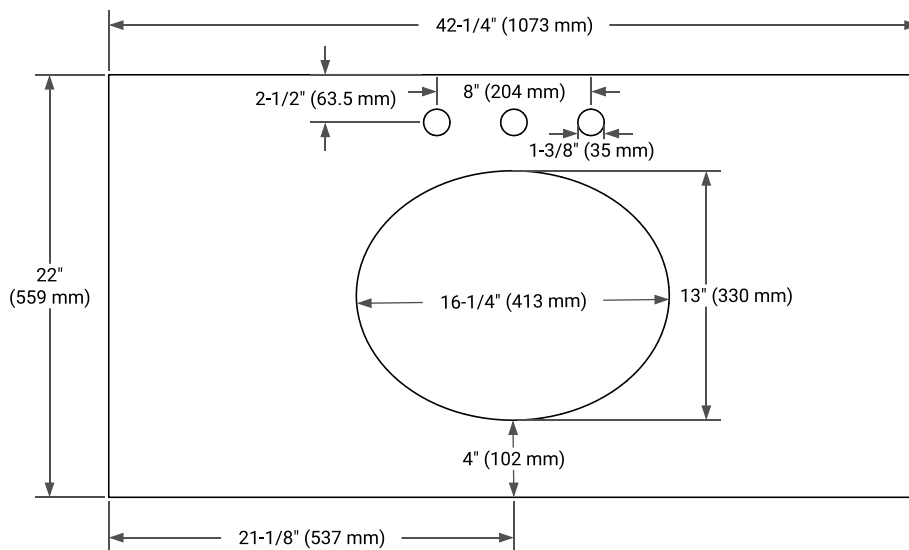

HEPBURN 42" SINGLE SINK BASE CABINET

ARIEL

BASE CABINET DIMENSIONS

42" W x 21.5" D x 34.5" H

FEATURES

- Solid wood frame & plywood panels
- Dovetail drawers and joints
- Soft closing doors & drawers

HARDWARE FINISHES*

White Grey Midnight Blue Black Oak

FRONT VIEW

SIDE VIEW

PLAN VIEW

OVERALL DIMENSIONS

42.25" W x 22" D x 1.5" H

COUNTERTOP OPTIONS

Carrara White Quartz

FEATURES

- Solid countertop with mitered edges & seams
- Undermount white oval sink
- Pre-drilled for 8" widespread faucet

INCLUDED

- Countertop
- Matching Backsplash
- Oval Sink

COUNTERTOP PLAN VIEW

EDGE SIDE VIEW

THREE DIMENSIONAL COUNTERTOP VIEW