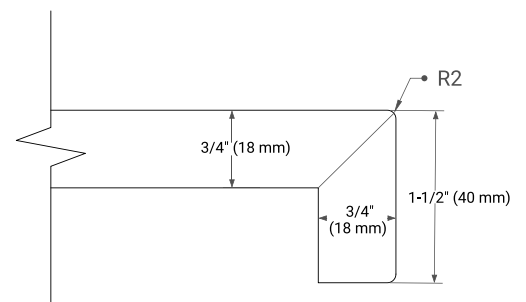

White Grey Midnight Blue Black Oak

FRONT VIEW

SIDE VIEW

PLAN VIEW

OVERALL DIMENSIONS

42.25" W x 22" D x 1.5" H

COUNTERTOP OPTIONS

Carrara White Quartz

FEATURES

- Solid countertop with mitered edges & seams
- Undermount white oval sink
- Pre-drilled for 8" widespread faucet

INCLUDED

- Countertop
- Matching Backsplash
- Oval Sink

COUNTERTOP PLAN VIEW

EDGE SIDE VIEW

THREE DIMENSIONAL COUNTERTOP VIEW