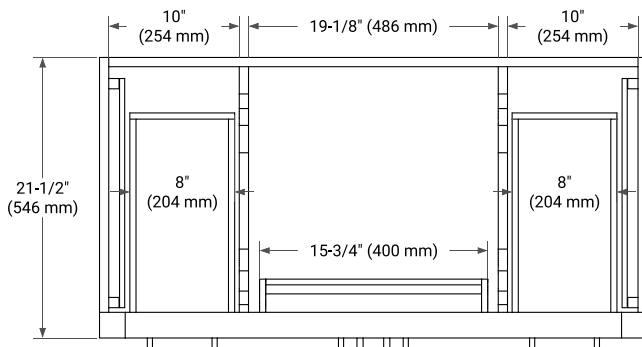

HEPBURN 42" SINGLE SINK BASE CABINET

ARIEL

BASE CABINET DIMENSIONS

42" W x 21.5" D x 34.5" H

FEATURES

- Solid wood frame & plywood panels
- Dovetail drawers and joints
- Soft closing doors & drawers

HARDWARE FINISHES*

White Grey Midnight Blue Black Oak

FRONT VIEW

SIDE VIEW

PLAN VIEW

OVERALL DIMENSIONS

42.25" W x 22" D x 1.5" H

COUNTERTOP OPTIONS

Carrara White Quartz

FEATURES

- Solid countertop with mitered edges & seams
- Undermount white oval sink
- Pre-drilled for 8" widespread faucet

INCLUDED

- Countertop
- Matching Backsplash
- Oval Sink

COUNTERTOP PLAN VIEW

EDGE SIDE VIEW

THREE DIMENSIONAL COUNTERTOP VIEW