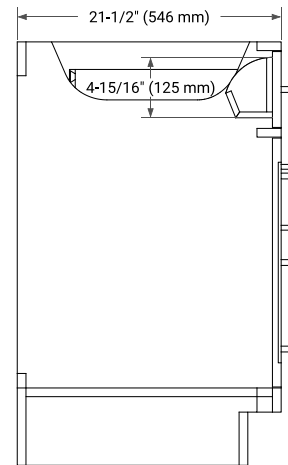

HEPBURN 42" SINGLE SINK BASE CABINET

ARIEL

BASE CABINET DIMENSIONS

42" W x 21.5" D x 34.5" H

FEATURES

- Solid wood frame & plywood panels
- Dovetail drawers and joints
- Soft closing doors & drawers

HARDWARE FINISHES*

White Grey Midnight Blue Black Oak

FRONT VIEW

SIDE VIEW

PLAN VIEW

OVERALL DIMENSIONS

42.25" W x 22" D x 1.5" H

COUNTERTOP OPTIONS

Carrara White Quartz

FEATURES

- Solid countertop with mitered edges & seams
- Undermount white oval sink
- Pre-drilled for 8" widespread faucet

INCLUDED

- Countertop
- Matching Backsplash
- Oval Sink

COUNTERTOP PLAN VIEW

EDGE SIDE VIEW

THREE DIMENSIONAL COUNTERTOP VIEW