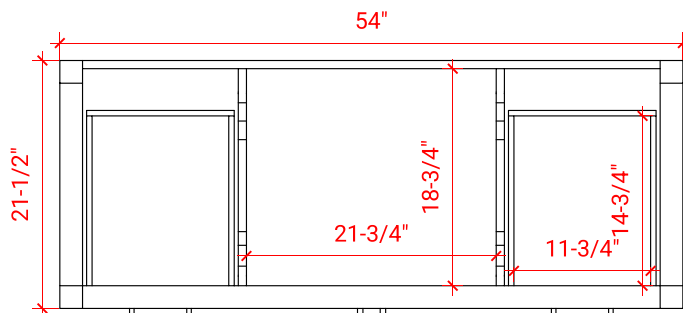

HAMLET 54" CENTER SINK CABINET

ARIEL

S054S

BASE CABINET DIMENSIONS

54" W x 21.5" D x 34.5" H

FEATURES

- Solid wood frame & plywood panels
- Dovetail drawers and joints
- Soft closing doors & drawers

HARDWARE FINISHES

Satin Nickel Satin Brass Satin Black

AVAILABLE COLORS

White Grey Midnight Blue

FRONT VIEW

SIDE VIEW

PLAN VIEW

55" RECTANGLE SINK THIN COUNTERTOP

ARIEL

OVERALL DIMENSIONS

55" W x 22" D x 0.75" H

COUNTERTOP OPTIONS

Carrara Marble
CW2-055S-REC-CT

FEATURES

- Solid countertop with mitered edges & seams
- Undermount white rectangular sink
- Pre-drilled for 8" widespread faucet

INCLUDED

- Countertop
- Matching Backsplash
- Sink

COUNTERTOP PLAN VIEW

EDGE SIDE VIEW

THREE DIMENSIONAL COUNTERTOP VIEW