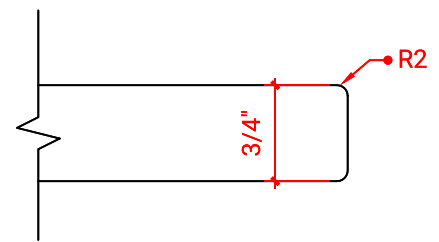

HAMLET 54" CENTER SINK CABINET

ARIEL

S054S

BASE CABINET DIMENSIONS

54" W x 21.5" D x 34.5" H

FEATURES

- Solid wood frame & plywood panels
- Dovetail drawers and joints
- Soft closing doors & drawers

HARDWARE FINISHES

OVERALL DIMENSIONS

55" W x 22" D x 0.75" H

COUNTERTOP OPTIONS

Carrara Marble
CW2-055S-REC-CT

FEATURES

- Solid countertop with mitered edges & seams
- Undermount white rectangular sink
- Pre-drilled for 8" widespread faucet

INCLUDED

- Countertop
- Matching Backsplash
- Sink

COUNTERTOP PLAN VIEW

EDGE SIDE VIEW

THREE DIMENSIONAL COUNTERTOP VIEW