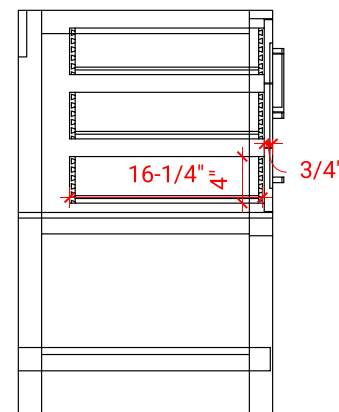

HAMLET 54" CENTER SINK CABINET

ARIEL

S054S

BASE CABINET DIMENSIONS

54" W x 21.5" D x 34.5" H

FEATURES

- Solid wood frame & plywood panels
- Dovetail drawers and joints
- Soft closing doors & drawers

HARDWARE FINISHES

Satin Nickel   Satin Brass   Satin Black

AVAILABLE COLORS

White   Grey   Midnight Blue

PLAN VIEW