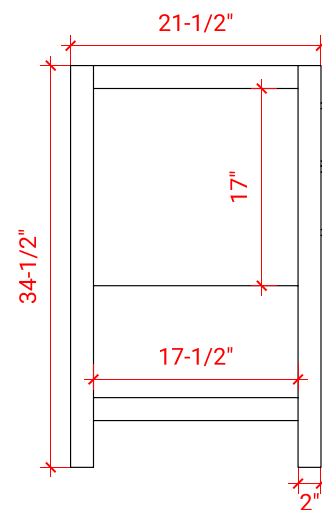

HAMLET 54" CENTER SINK CABINET

ARIEL

S054S

BASE CABINET DIMENSIONS

54" W x 21.5" D x 34.5" H

FEATURES

- Solid wood frame & plywood panels
- Dovetail drawers and joints
- Soft closing doors & drawers

HARDWARE FINISHES

Satin Nickel   Satin Brass   Satin Black

AVAILABLE COLORS

White   Grey   Midnight Blue

SIDE VIEW