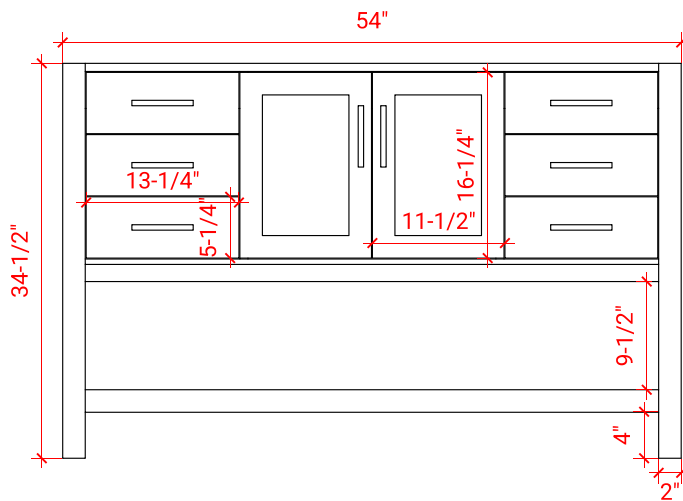

AVAILABLE COLORS

White   Grey   Midnight Blue

FRONT VIEW