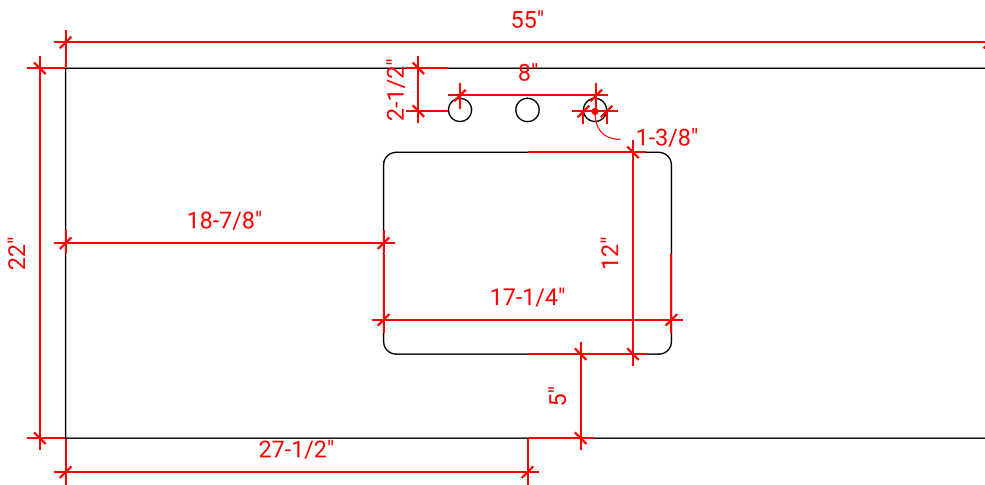

HAMLET 54" CENTER SINK CABINET

ARIEL

S054S

BASE CABINET DIMENSIONS

54" W x 21.5" D x 34.5" H

FEATURES

- Solid wood frame & plywood panels
- Dovetail drawers and joints
- Soft closing doors & drawers

HARDWARE FINISHES

OVERALL DIMENSIONS

55" W x 22" D x 0.75" H

COUNTERTOP OPTIONS

Carrara Marble
CW2-055S-REC-CT

FEATURES

- Solid countertop with mitered edges & seams
- Undermount white rectangular sink
- Pre-drilled for 8" widespread faucet

INCLUDED

- Countertop
- Matching Backsplash
- Sink

COUNTERTOP PLAN VIEW

EDGE SIDE VIEW

THREE DIMENSIONAL COUNTERTOP VIEW