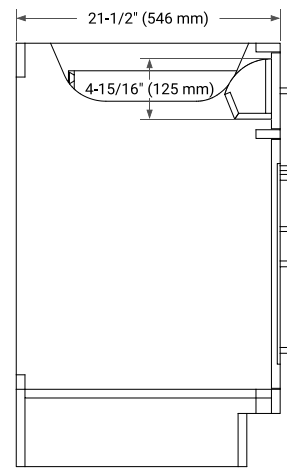

HEPBURN 42" LEFT OFFSET CABINET

BASE CABINET DIMENSIONS

42" W x 21.5" D x 34.5" H

FEATURES

- Solid wood frame & plywood panels
- Dovetail drawers and joints
- Soft closing doors & drawers

HARDWARE FINISHES*

Brushed Nickel   Satin Brass   Matte Black   Polished Chrome

Hardware comes preinstalled with the illustrated option. Other finishes are available on our online store if you prefer a different one.

AVAILABLE COLORS

White   Grey   Midnight Blue   Oak

FRONT VIEW

SIDE VIEW

PLAN VIEW