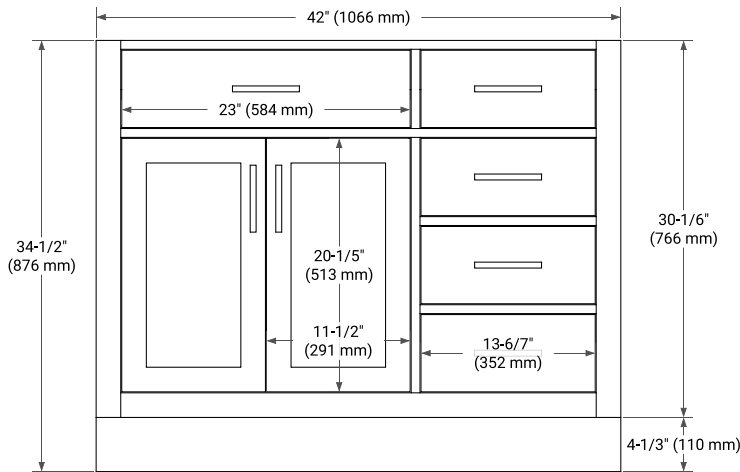

HEPBURN 42" LEFT OFFSET CABINET

BASE CABINET DIMENSIONS

42" W x 21.5" D x 34.5" H

FEATURES

- Solid wood frame & plywood panels
- Dovetail drawers and joints
- Soft closing doors & drawers

HARDWARE FINISHES*

Brushed Nickel   Satin Brass   Matte Black   Polished Chrome

Hardware comes preinstalled with the illustrated option. Other finishes are available on our online store if you prefer a different one.

AVAILABLE COLORS

White   Grey   Midnight Blue   Oak

FRONT VIEW

SIDE VIEW

PLAN VIEW