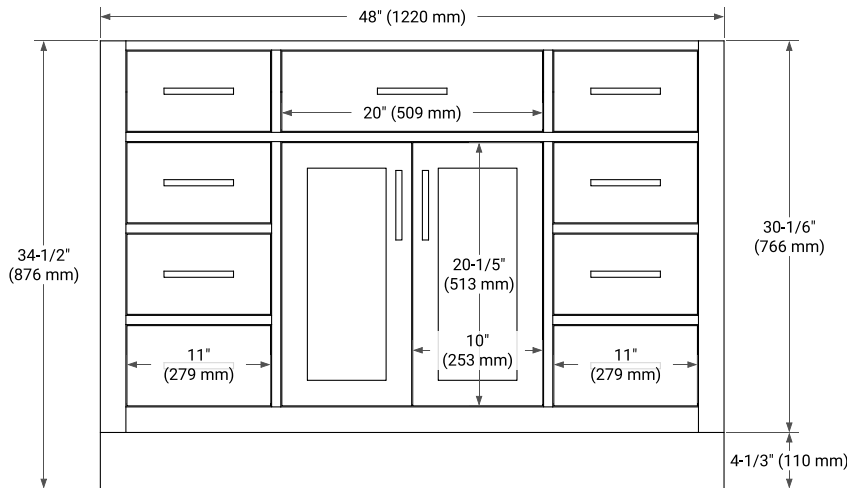

AVAILABLE COLORS

White   Grey   Midnight Blue   Black   Oak

FRONT VIEW