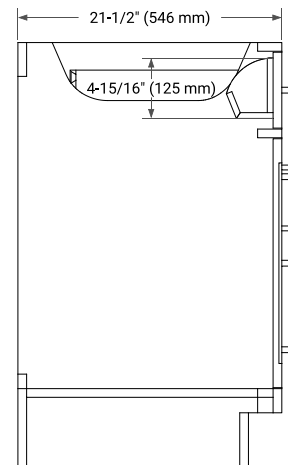

HEPBURN 48" SINGLE SINK BASE CABINET

BASE CABINET DIMENSIONS

48" W x 21.5" D x 34.5" H

FEATURES

- Solid wood frame & plywood panels
- Dovetail drawers and joints
- Soft closing doors & drawers

HARDWARE FINISHES*

Brushed Nickel   Satin Brass   Matte Black   Polished Chrome

*Hardware comes preinstalled with the illustrated option.
Other finishes are available on our online store if you prefer a different one.

AVAILABLE COLORS

White   Grey   Midnight Blue   Black   Oak

SIDE VIEW