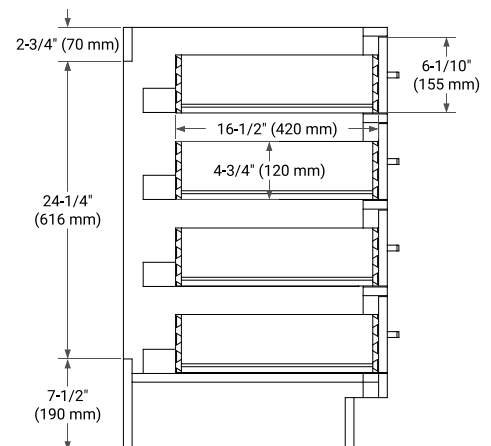

## BASE CABINET DIMENSIONS

48" W x 21.5" D x 34.5" H

# 48" SINGLE RECTANGLE SINK COUNTERTOP WITH 1.5 IN. THICKNESS

## OVERALL DIMENSIONS

48.25" W x 22" D x 1.5" H