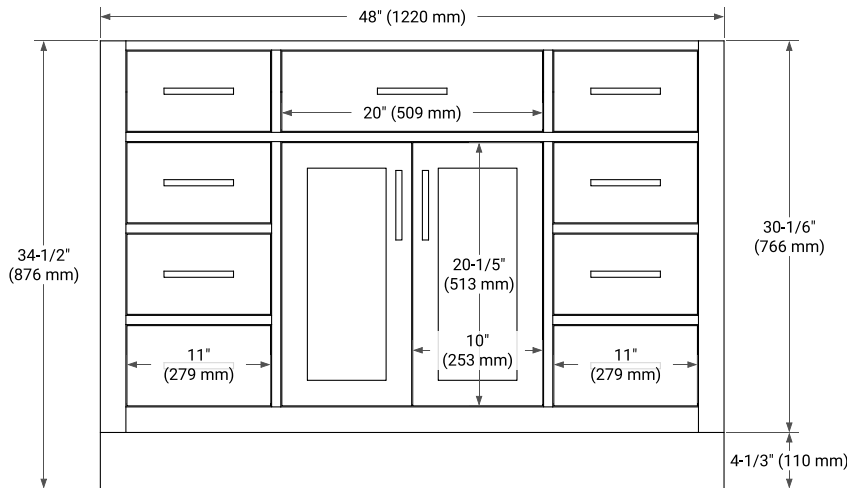

AVAILABLE COLORS

White   Grey   Midnight Blue   Oak

FRONT VIEW