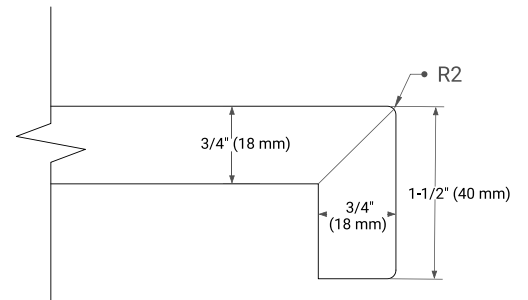

EDGE SIDE VIEW