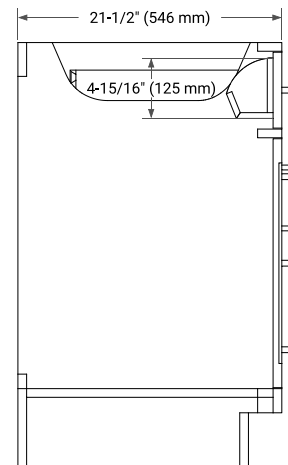

HEPBURN 48" SINGLE SINK BASE CABINET

BASE CABINET DIMENSIONS

48" W x 21.5" D x 34.5" H

FEATURES

- Solid wood frame & plywood panels
- Dovetail drawers and joints
- Soft closing doors & drawers

HARDWARE FINISHES*

Brushed Nickel   Satin Brass   Matte Black   Polished Chrome

Hardware comes preinstalled with the illustrated option. Other finishes are available on our online store if you prefer a different one.

AVAILABLE COLORS

White   Grey   Midnight Blue   Oak

SIDE VIEW