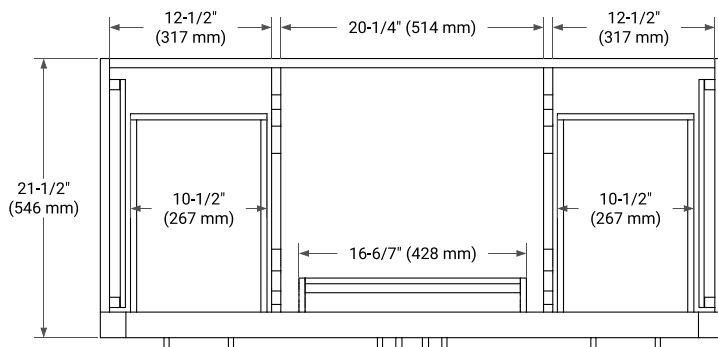

HEPBURN 48" SINGLE SINK BASE CABINET

BASE CABINET DIMENSIONS

48" W x 21.5" D x 34.5" H

FEATURES

- Solid wood frame & plywood panels
- Dovetail drawers and joints
- Soft closing doors & drawers

HARDWARE FINISHES*

Brushed Nickel   Satin Brass   Matte Black   Polished Chrome

Hardware comes preinstalled with the illustrated option. Other finishes are available on our online store if you prefer a different one.

AVAILABLE COLORS

White   Grey   Midnight Blue   Oak

PLAN VIEW