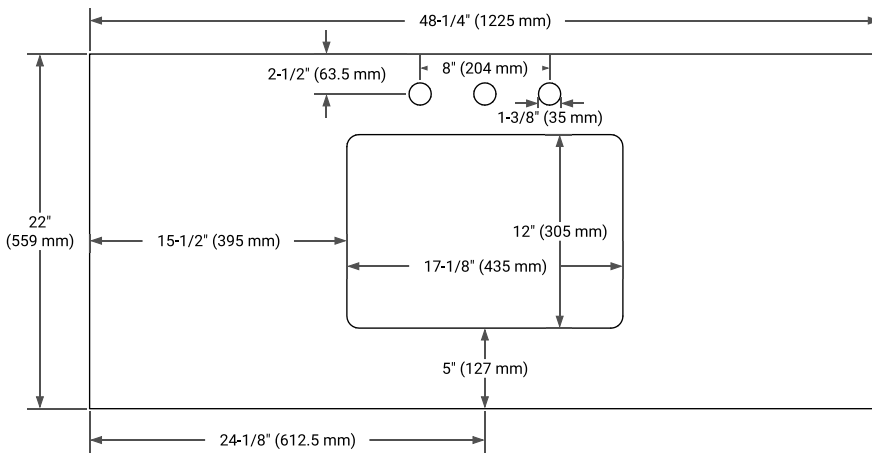

48" SINGLE RECTANGLE SINK COUNTERTOP WITH 1.5 IN. THICKNESS

ARIEL

OVERALL DIMENSIONS

48.25" W x 22" D x 1.5" H

COUNTERTOP OPTIONS

FEATURES

- Solid countertop with mitered edges & seams
- Undermount white rectangular sink
- Pre-drilled for 8" widespread faucet

INCLUDED

- Countertop
- Matching Backsplash
- Rectangle Sink

COUNTERTOP PLAN VIEW