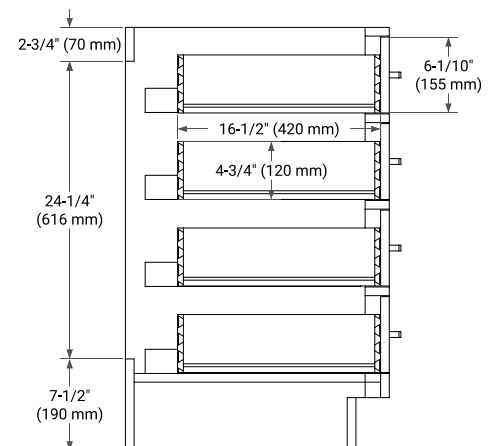

HEPBURN 48" SINGLE SINK BASE CABINET

BASE CABINET DIMENSIONS

48" W x 21.5" D x 34.5" H

FEATURES

- Solid wood frame & plywood panels
- Dovetail drawers and joints
- Soft closing doors & drawers

HARDWARE FINISHES*

Brushed Nickel   Satin Brass   Matte Black   Polished Chrome

*Hardware comes preinstalled with the illustrated option.
Other finishes are available on our online store if you prefer a different one.

AVAILABLE COLORS

White   Grey   Midnight Blue   Black   Oak

FRONT VIEW

SIDE VIEW

PLAN VIEW