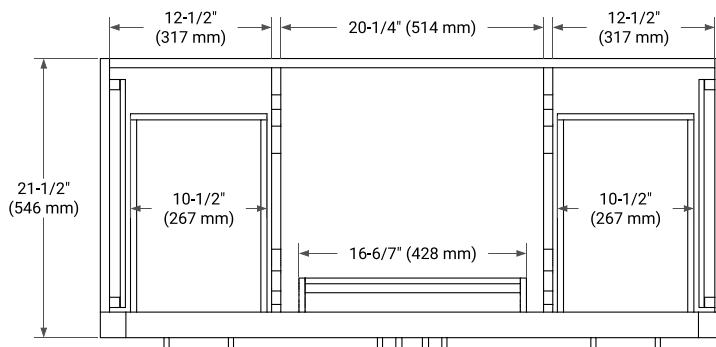

HEPBURN 48" SINGLE SINK BASE CABINET

BASE CABINET DIMENSIONS

48" W x 21.5" D x 34.5" H

FEATURES

- Solid wood frame & plywood panels
- Dovetail drawers and joints
- Soft closing doors & drawers

HARDWARE FINISHES*

Brushed Nickel   Satin Brass   Matte Black   Polished Chrome

*Hardware comes preinstalled with the illustrated option.
Other finishes are available on our online store if you prefer a different one.

AVAILABLE COLORS

White   Grey   Midnight Blue   Black   Oak

FRONT VIEW

SIDE VIEW

PLAN VIEW