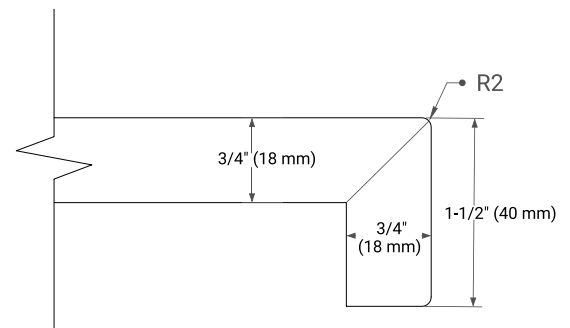

EDGE SIDE VIEW