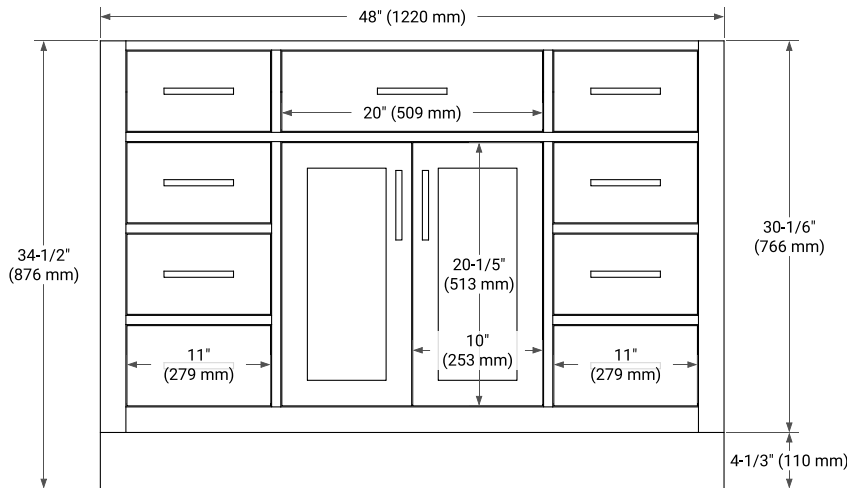

HEPBURN 48" SINGLE SINK BASE CABINET

BASE CABINET DIMENSIONS

48" W x 21.5" D x 34.5" H

FEATURES

- Solid wood frame & plywood panels
- Dovetail drawers and joints
- Soft closing doors & drawers

HARDWARE FINISHES*

Brushed Nickel   Satin Brass   Matte Black   Polished Chrome

*Hardware comes preinstalled with the illustrated option.
Other finishes are available on our online store if you prefer a different one.

AVAILABLE COLORS

White   Grey   Midnight Blue   Black   Oak

FRONT VIEW

SIDE VIEW

PLAN VIEW