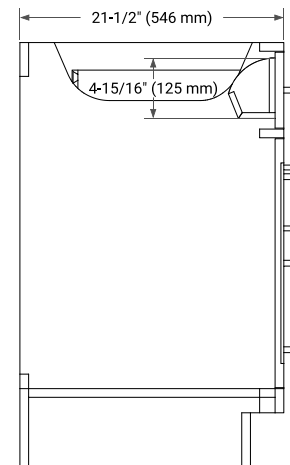

HEPBURN 48" SINGLE SINK BASE CABINET

BASE CABINET DIMENSIONS

48" W x 21.5" D x 34.5" H

FEATURES

- Solid wood frame & plywood panels
- Dovetail drawers and joints
- Soft closing doors & drawers

HARDWARE FINISHES*

Brushed Nickel   Satin Brass   Matte Black   Polished Chrome

*Hardware comes preinstalled with the illustrated option.
Other finishes are available on our online store if you prefer a different one.

AVAILABLE COLORS

White   Grey   Midnight Blue   Black   Oak

FRONT VIEW

SIDE VIEW

PLAN VIEW