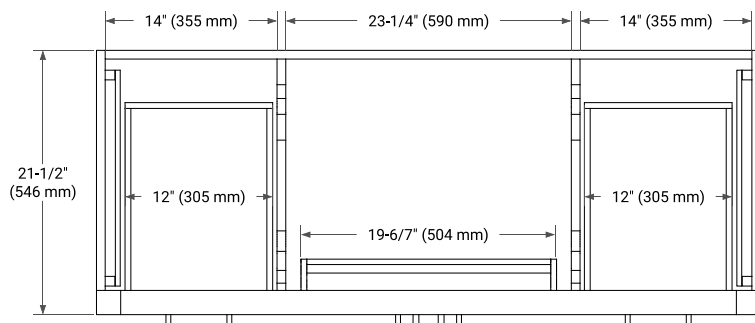

HEPBURN 54" SINGLE SINK BASE CABINET

ARIEL

BASE CABINET DIMENSIONS

54" W x 21.5" D x 34.5" H

FEATURES

- Solid wood frame & plywood panels
- Dovetail drawers and joints
- Soft closing doors & drawers

HARDWARE FINISHES*

White Grey Midnight Blue Black Oak

FRONT VIEW

SIDE VIEW

PLAN VIEW

55" SINGLE RECTANGLE SINK COUNTERTOP WITH 1.5 IN. THICKNESS

ARIEL

OVERALL DIMENSIONS

55" W x 22" D x 1.5" H

COUNTERTOP PLAN VIEW

EDGE SIDE VIEW

THREE DIMENSIONAL COUNTERTOP VIEW