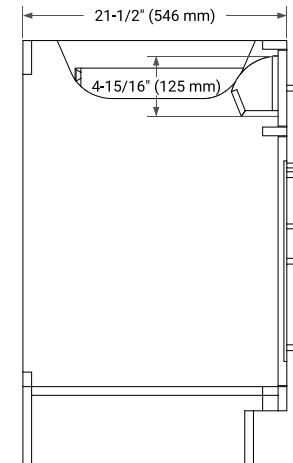

HEPBURN 54" SINGLE SINK BASE CABINET

ARIEL

BASE CABINET DIMENSIONS

54" W x 21.5" D x 34.5" H

FEATURES

- Solid wood frame & plywood panels
- Dovetail drawers and joints
- Soft closing doors & drawers

HARDWARE FINISHES*

White Grey Midnight Blue Black Oak

FRONT VIEW

SIDE VIEW

PLAN VIEW

55" SINGLE RECTANGLE SINK COUNTERTOP WITH 1.5 IN. THICKNESS

ARIEL

OVERALL DIMENSIONS

55" W x 22" D x 1.5" H

COUNTERTOP PLAN VIEW

EDGE SIDE VIEW

THREE DIMENSIONAL COUNTERTOP VIEW