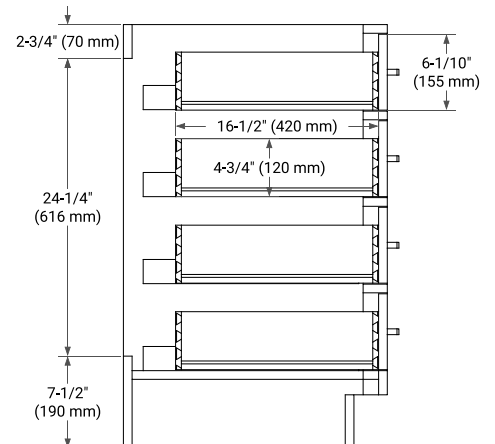

HEPBURN 54" SINGLE SINK BASE CABINET

ARIEL

BASE CABINET DIMENSIONS

54" W x 21.5" D x 34.5" H

FEATURES

- Solid wood frame & plywood panels
- Dovetail drawers and joints
- Soft closing doors & drawers

HARDWARE FINISHES*

White Grey Midnight Blue Black Oak

FRONT VIEW

SIDE VIEW

PLAN VIEW

55" SINGLE RECTANGLE SINK COUNTERTOP WITH 1.5 IN. THICKNESS

ARIEL

OVERALL DIMENSIONS

55" W x 22" D x 1.5" H

COUNTERTOP OPTIONS

Carrara Marble

White Quartz

FEATURES

- Solid countertop with mitered edges & seams
- Undermount white rectangular sink
- Pre-drilled for 8" widespread faucet

INCLUDED

- Countertop
- Matching Backsplash
- Rectangle Sink

COUNTERTOP PLAN VIEW

EDGE SIDE VIEW

THREE DIMENSIONAL COUNTERTOP VIEW