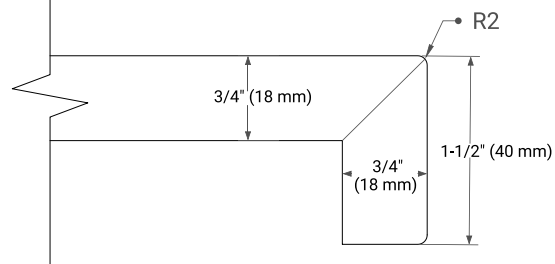

White Grey Midnight Blue Black Oak

FRONT VIEW

SIDE VIEW

PLAN VIEW

55" SINGLE RECTANGLE SINK COUNTERTOP WITH 1.5 IN. THICKNESS

ARIEL

OVERALL DIMENSIONS

55" W x 22" D x 1.5" H

COUNTERTOP OPTIONS

Carrara Marble

White Quartz

FEATURES

- Solid countertop with mitered edges & seams
- Undermount white rectangular sink
- Pre-drilled for 8" widespread faucet

INCLUDED

- Countertop
- Matching Backsplash
- Rectangle Sink

COUNTERTOP PLAN VIEW

EDGE SIDE VIEW

THREE DIMENSIONAL COUNTERTOP VIEW