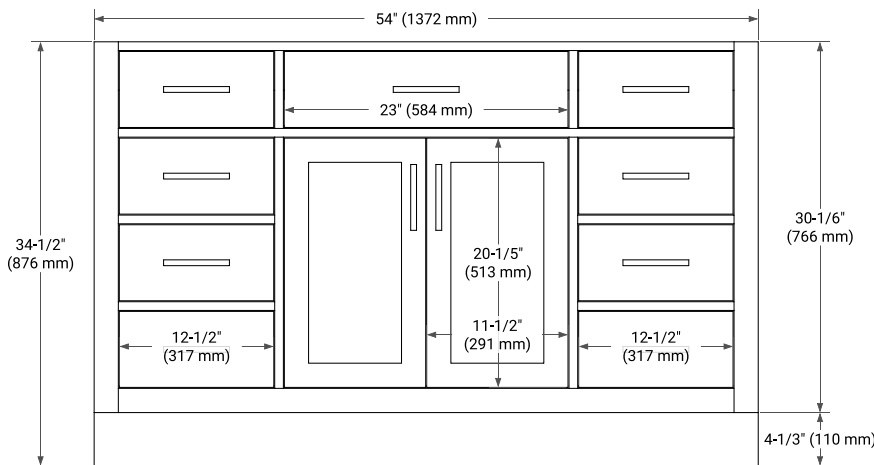

HEPBURN 54" SINGLE SINK BASE CABINET

ARIEL

BASE CABINET DIMENSIONS

54" W x 21.5" D x 34.5" H

FEATURES

- Solid wood frame & plywood panels
- Dovetail drawers and joints
- Soft closing doors & drawers

HARDWARE FINISHES*

White Grey Midnight Blue Black Oak

FRONT VIEW

SIDE VIEW

PLAN VIEW

55" SINGLE RECTANGLE SINK COUNTERTOP WITH 1.5 IN. THICKNESS

ARIEL

OVERALL DIMENSIONS

55" W x 22" D x 1.5" H

COUNTERTOP PLAN VIEW

EDGE SIDE VIEW

THREE DIMENSIONAL COUNTERTOP VIEW