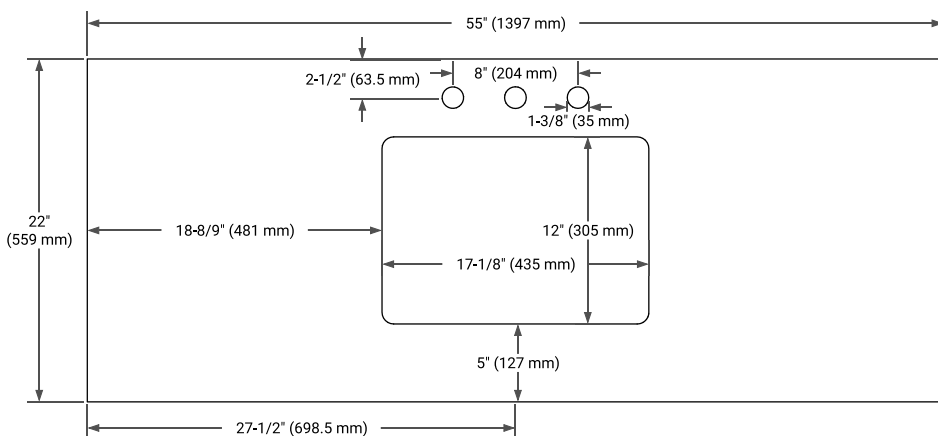

White Grey Midnight Blue Black Oak

FRONT VIEW

SIDE VIEW

PLAN VIEW

55" SINGLE RECTANGLE SINK COUNTERTOP WITH 1.5 IN. THICKNESS

ARIEL

OVERALL DIMENSIONS

55" W x 22" D x 1.5" H

COUNTERTOP OPTIONS

Carrara Marble

White Quartz

FEATURES

- Solid countertop with mitered edges & seams
- Undermount white rectangular sink
- Pre-drilled for 8" widespread faucet

INCLUDED

- Countertop
- Matching Backsplash
- Rectangle Sink

COUNTERTOP PLAN VIEW

EDGE SIDE VIEW

THREE DIMENSIONAL COUNTERTOP VIEW