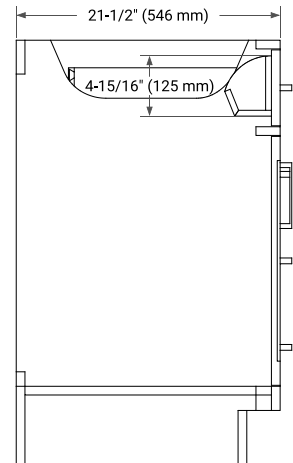

HEPBURN 60" DOUBLE SINK BASE CABINET

ARIEL

BASE CABINET DIMENSIONS

60" W x 21.5" D x 34.5" H

FEATURES

- Solid wood frame & plywood panels
- Dovetail drawers and joints
- Soft closing doors & drawers

HARDWARE FINISHES*

Brushed Nickel   Satin Brass   Matte Black   Polished Chrome

Hardware comes preinstalled with the illustrated option. Other finishes are available on our online store if you prefer a different one.

AVAILABLE COLORS

White   Grey   Midnight Blue   Oak

FRONT VIEW

SIDE VIEW

PLAN VIEW