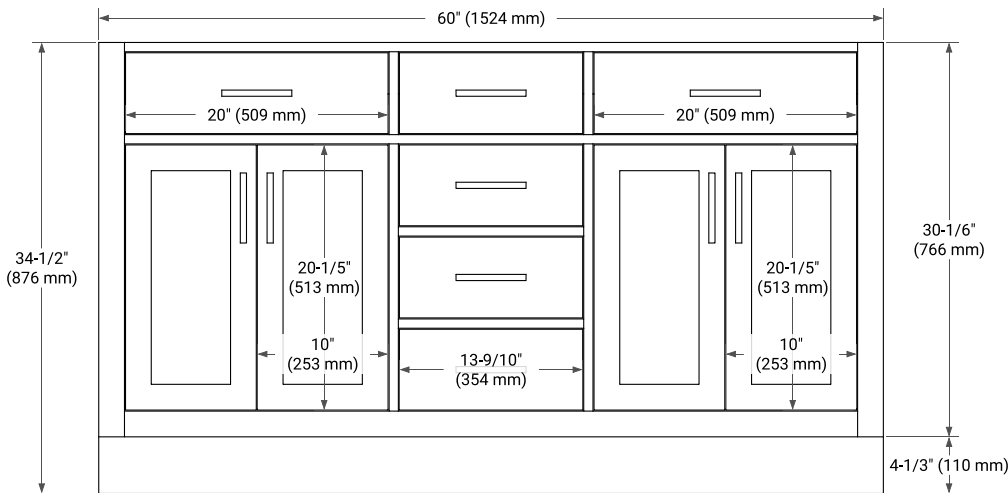

HEPBURN 60" DOUBLE SINK BASE CABINET

ARIEL

BASE CABINET DIMENSIONS

60" W x 21.5" D x 34.5" H

FEATURES

- Solid wood frame & plywood panels
- Dovetail drawers and joints
- Soft closing doors & drawers

HARDWARE FINISHES*

Brushed Nickel   Satin Brass   Matte Black   Polished Chrome

Hardware comes preinstalled with the illustrated option. Other finishes are available on our online store if you prefer a different one.

AVAILABLE COLORS

White   Grey   Midnight Blue   Oak

FRONT VIEW

SIDE VIEW

PLAN VIEW