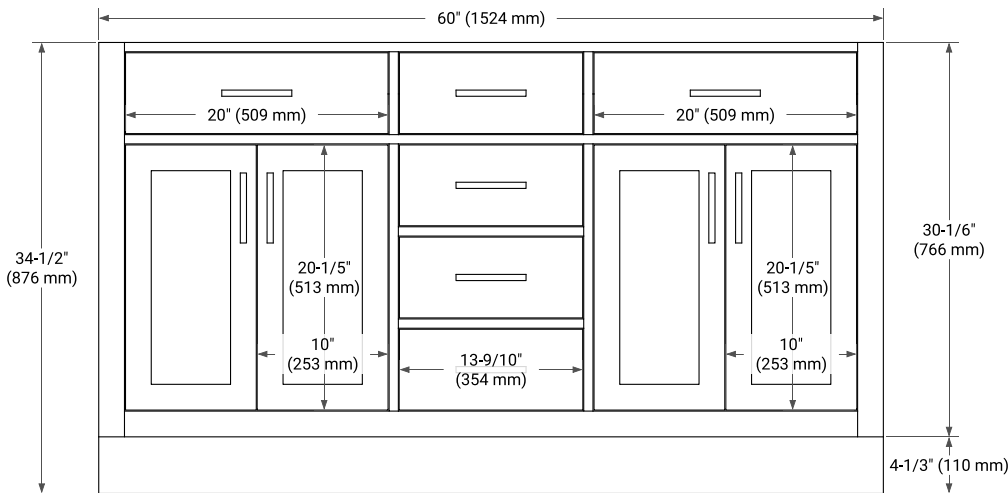

HEPBURN 60" DOUBLE SINK BASE CABINET

ARIEL

BASE CABINET DIMENSIONS

60" W x 21.5" D x 34.5" H

FEATURES

- Solid wood frame & plywood panels
- Dovetail drawers and joints
- Soft closing doors & drawers

HARDWARE FINISHES*

Brushed Nickel   Satin Brass   Matte Black   Polished Chrome

*Hardware comes preinstalled with the illustrated option. Other finishes are available on our online store if you prefer a different one.

AVAILABLE COLORS

White   Grey   Midnight Blue   Black   Oak

FRONT VIEW

SIDE VIEW

PLAN VIEW