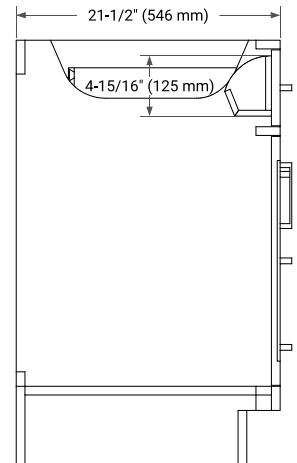

## BASE CABINET DIMENSIONS

60" W x 21.5" D x 34.5" H

## FRONT VIEW

## SIDE VIEW

## PLAN VIEW