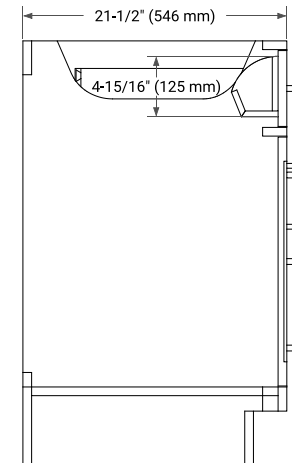

## BASE CABINET DIMENSIONS

60" W x 21.5" D x 34.5" H

## FRONT VIEW

## SIDE VIEW

## PLAN VIEW