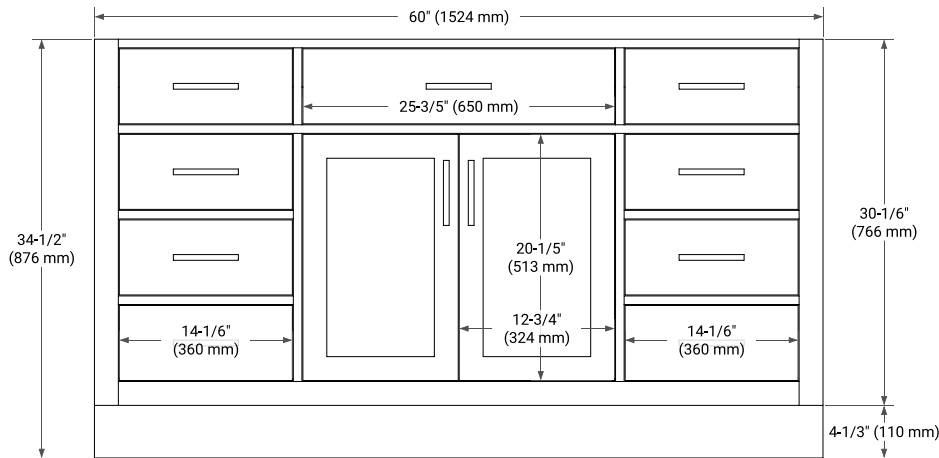

HEPBURN 60" SINGLE SINK BASE CABINET

ARIEL

BASE CABINET DIMENSIONS

60" W x 21.5" D x 34.5" H

FEATURES

- Solid wood frame & plywood panels
- Dovetail drawers and joints
- Soft closing doors & drawers

HARDWARE FINISHES*

Brushed Nickel   Satin Brass   Matte Black   Polished Chrome

*Hardware comes preinstalled with the illustrated option. Other finishes are available on our online store if you prefer a different one.

AVAILABLE COLORS

White   Grey   Midnight Blue   Black   Oak

FRONT VIEW

SIDE VIEW

PLAN VIEW