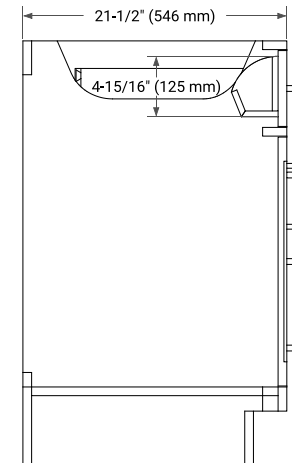

## BASE CABINET DIMENSIONS

60" W x 21.5" D x 34.5" H

## FRONT VIEW

## SIDE VIEW

## PLAN VIEW

**OVERALL DIMENSIONS**

60.25" W x 22" D x 1.5" H

**COUNTERTOP OPTIONS**

Carrara White Quartz

**FEATURES**

- Solid countertop with mitered edges & seams
- Undermount white oval sink
- Pre-drilled for 8" widespread faucet