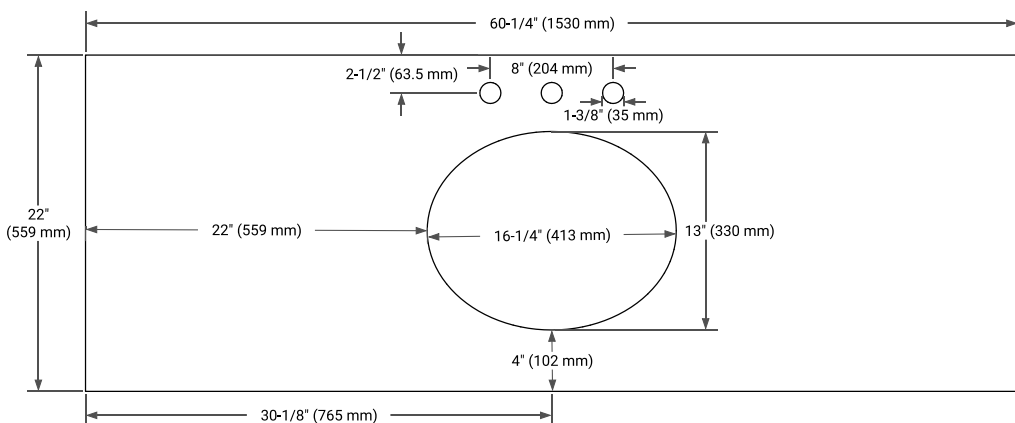

## BASE CABINET DIMENSIONS

60" W x 21.5" D x 34.5" H

## SIDE VIEW

## PLAN VIEW

**OVERALL DIMENSIONS**

60.25" W x 22" D x 1.5" H

**COUNTERTOP OPTIONS**

Carrara White Quartz

**FEATURES**

- Solid countertop with mitered edges & seams
- Undermount white oval sink
- Pre-drilled for 8" widespread faucet

**INCLUDED**

- Countertop
- Matching Backsplash
- Oval Sink

**COUNTERTOP PLAN VIEW**

**EDGE SIDE VIEW**

**THREE DIMENSIONAL COUNTERTOP VIEW**