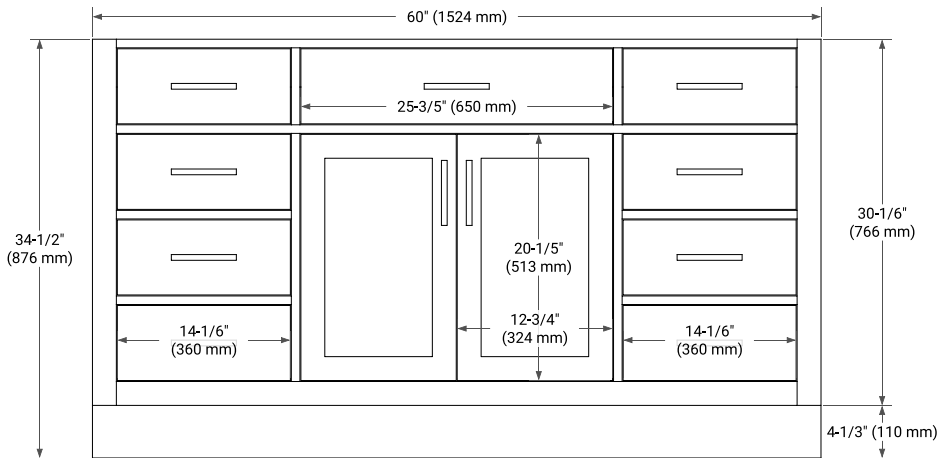

HEPBURN 60" SINGLE SINK BASE CABINET

ARIEL

BASE CABINET DIMENSIONS

60" W x 21.5" D x 34.5" H

FEATURES

- Solid wood frame & plywood panels
- Dovetail drawers and joints
- Soft closing doors & drawers

HARDWARE FINISHES*

Brushed Nickel   Satin Brass   Matte Black   Polished Chrome

*Hardware comes preinstalled with the illustrated option. Other finishes are available on our online store if you prefer a different one.

AVAILABLE COLORS

White   Grey   Midnight Blue   Black   Oak

FRONT VIEW

SIDE VIEW

PLAN VIEW