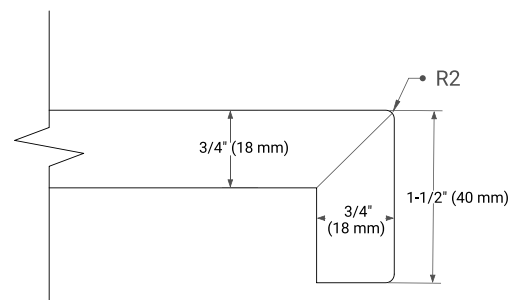

## SIDE VIEW

## PLAN VIEW

**OVERALL DIMENSIONS**

60.25" W x 22" D x 1.5" H

**COUNTERTOP OPTIONS**

Carrara White Quartz

**FEATURES**

- Solid countertop with mitered edges & seams
- Undermount white oval sink
- Pre-drilled for 8" widespread faucet

**INCLUDED**

- Countertop
- Matching Backsplash
- Oval Sink

**COUNTERTOP PLAN VIEW**

**EDGE SIDE VIEW**

**THREE DIMENSIONAL COUNTERTOP VIEW**