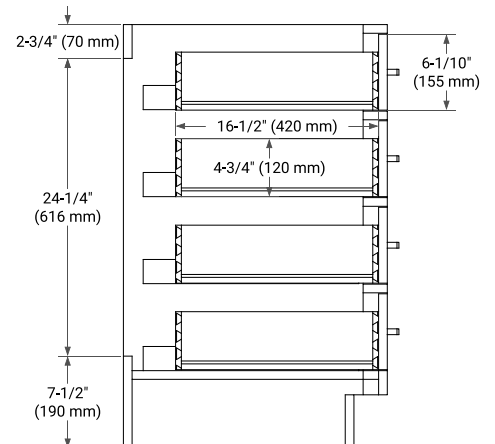

## BASE CABINET DIMENSIONS

60" W x 21.5" D x 34.5" H

## FRONT VIEW

## SIDE VIEW

## PLAN VIEW

**OVERALL DIMENSIONS**

60.25" W x 22" D x 1.5" H

**COUNTERTOP OPTIONS**

Carrara White Quartz

**FEATURES**

- Solid countertop with mitered edges & seams
- Undermount white oval sink
- Pre-drilled for 8" widespread faucet