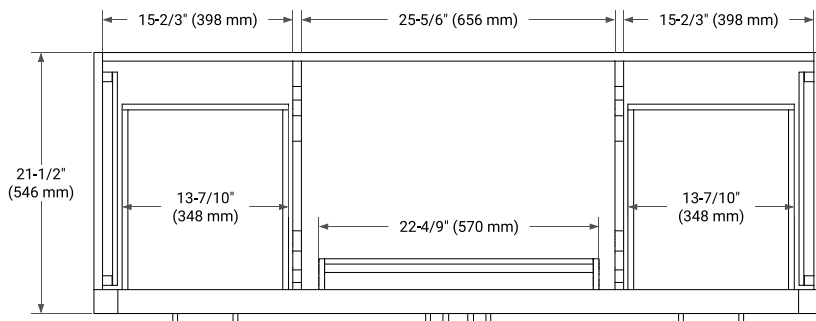

## BASE CABINET DIMENSIONS

60" W x 21.5" D x 34.5" H

## SIDE VIEW

## PLAN VIEW

**OVERALL DIMENSIONS**

60.25" W x 22" D x 1.5" H

**COUNTERTOP OPTIONS**

Carrara White Quartz

**FEATURES**

- Solid countertop with mitered edges & seams
- Undermount white oval sink
- Pre-drilled for 8" widespread faucet