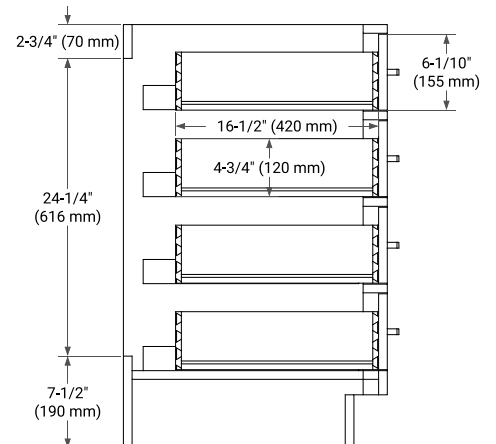

## BASE CABINET DIMENSIONS

60" W x 21.5" D x 34.5" H

## SIDE VIEW

## PLAN VIEW

## OVERALL DIMENSIONS

60.25" W x 22" D x 1.5" H