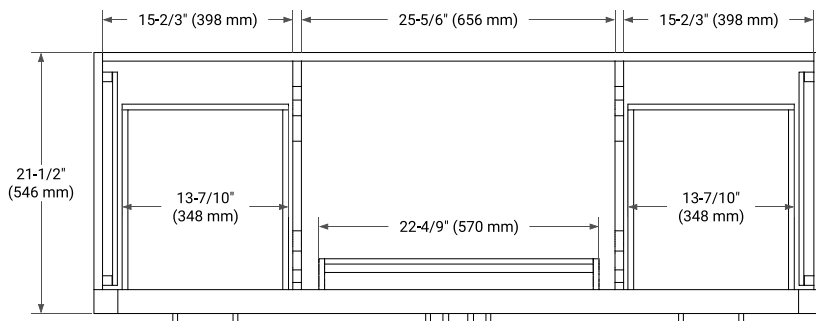

HEPBURN 60" SINGLE SINK BASE CABINET

ARIEL

BASE CABINET DIMENSIONS

60" W x 21.5" D x 34.5" H

FEATURES

- Solid wood frame & plywood panels
- Dovetail drawers and joints
- Soft closing doors & drawers

HARDWARE FINISHES*

Brushed Nickel   Satin Brass   Matte Black   Polished Chrome

*Hardware comes preinstalled with the illustrated option. Other finishes are available on our online store if you prefer a different one.

AVAILABLE COLORS

White   Grey   Midnight Blue   Black   Oak

FRONT VIEW

SIDE VIEW

PLAN VIEW