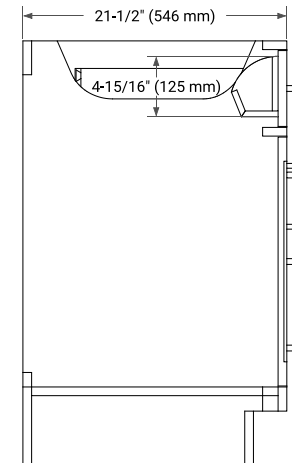

HEPBURN 60" SINGLE SINK BASE CABINET

ARIEL

BASE CABINET DIMENSIONS

60" W x 21.5" D x 34.5" H

FEATURES

- Solid wood frame & plywood panels
- Dovetail drawers and joints
- Soft closing doors & drawers

HARDWARE FINISHES*

Brushed Nickel   Satin Brass   Matte Black   Polished Chrome

*Hardware comes preinstalled with the illustrated option. Other finishes are available on our online store if you prefer a different one.

AVAILABLE COLORS

White   Grey   Midnight Blue   Black   Oak

FRONT VIEW

SIDE VIEW

PLAN VIEW