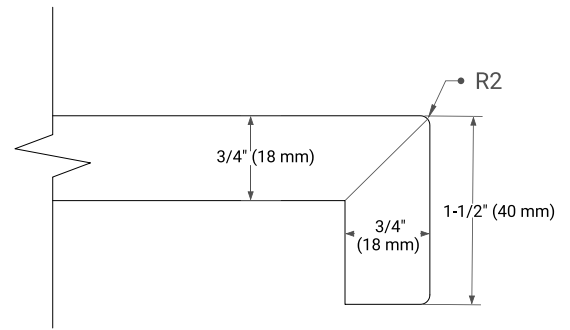

White Grey Midnight Blue Black Oak

FRONT VIEW

SIDE VIEW

PLAN VIEW

OVERALL DIMENSIONS

61" W x 22" D x 1.5" H

COUNTERTOP OPTIONS

Carrara Marble

White Quartz

FEATURES

- Solid countertop with mitered edges & seams
- Undermount white oval sink
- Pre-drilled for 8" widespread faucet

INCLUDED

- Countertop
- Matching Backsplash
- Oval Sink

COUNTERTOP PLAN VIEW

EDGE SIDE VIEW

THREE DIMENSIONAL COUNTERTOP VIEW