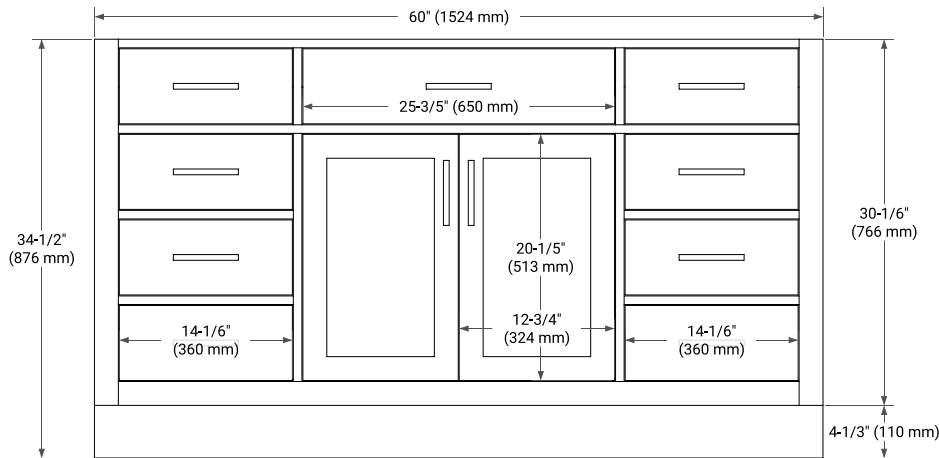

HEPBURN 60" SINGLE SINK BASE CABINET

ARIEL

BASE CABINET DIMENSIONS

60" W x 21.5" D x 34.5" H

FEATURES

- Solid wood frame & plywood panels
- Dovetail drawers and joints
- Soft closing doors & drawers

HARDWARE FINISHES*

White Grey Midnight Blue Black Oak

FRONT VIEW

SIDE VIEW

PLAN VIEW

OVERALL DIMENSIONS

61" W x 22" D x 1.5" H

COUNTERTOP OPTIONS

Carrara Marble

White Quartz

FEATURES

- Solid countertop with mitered edges & seams
- Undermount white oval sink
- Pre-drilled for 8" widespread faucet

INCLUDED

- Countertop
- Matching Backsplash
- Oval Sink

COUNTERTOP PLAN VIEW

EDGE SIDE VIEW

THREE DIMENSIONAL COUNTERTOP VIEW