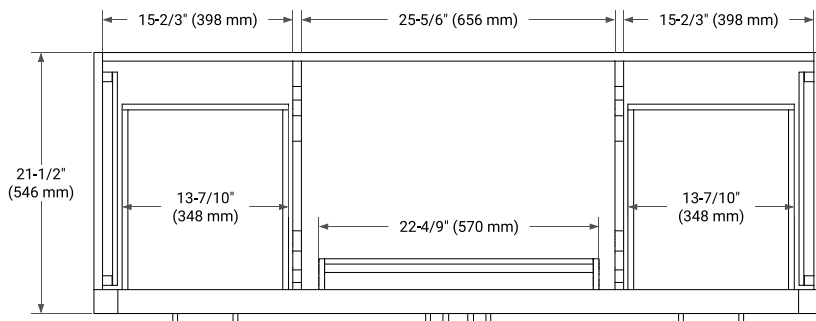

HEPBURN 60" SINGLE SINK BASE CABINET

ARIEL

BASE CABINET DIMENSIONS

60" W x 21.5" D x 34.5" H

FEATURES

- Solid wood frame & plywood panels
- Dovetail drawers and joints
- Soft closing doors & drawers

HARDWARE FINISHES*

White Grey Midnight Blue Black Oak

FRONT VIEW

SIDE VIEW

PLAN VIEW

OVERALL DIMENSIONS

61" W x 22" D x 1.5" H

COUNTERTOP OPTIONS

Carrara Marble

White Quartz

FEATURES

- Solid countertop with mitered edges & seams
- Undermount white oval sink
- Pre-drilled for 8" widespread faucet

INCLUDED

- Countertop
- Matching Backsplash
- Oval Sink

COUNTERTOP PLAN VIEW

EDGE SIDE VIEW

THREE DIMENSIONAL COUNTERTOP VIEW