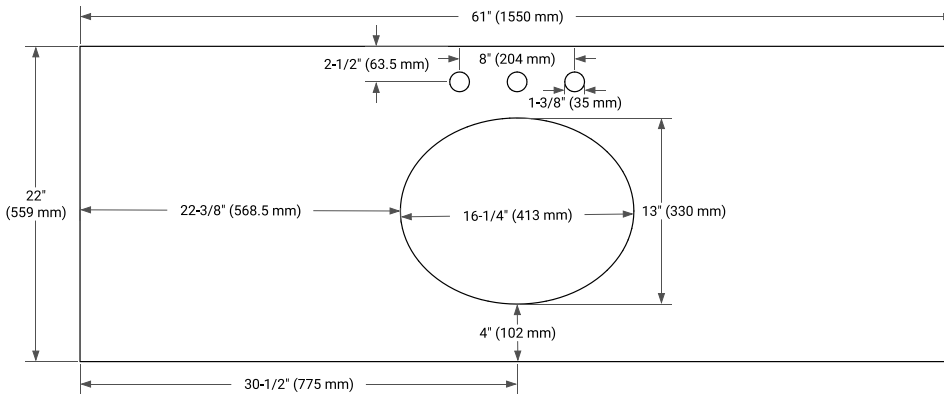

HEPBURN 60" SINGLE SINK BASE CABINET

ARIEL

BASE CABINET DIMENSIONS

60" W x 21.5" D x 34.5" H

FEATURES

- Solid wood frame & plywood panels
- Dovetail drawers and joints
- Soft closing doors & drawers

HARDWARE FINISHES*

White Grey Midnight Blue Black Oak

FRONT VIEW

SIDE VIEW

PLAN VIEW

OVERALL DIMENSIONS

61" W x 22" D x 1.5" H

COUNTERTOP OPTIONS

Carrara Marble

White Quartz

FEATURES

- Solid countertop with mitered edges & seams
- Undermount white oval sink
- Pre-drilled for 8" widespread faucet

INCLUDED

- Countertop
- Matching Backsplash
- Oval Sink

COUNTERTOP PLAN VIEW

EDGE SIDE VIEW

THREE DIMENSIONAL COUNTERTOP VIEW