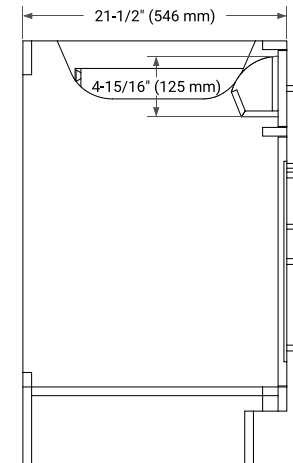

HEPBURN 60" SINGLE SINK BASE CABINET

ARIEL

BASE CABINET DIMENSIONS

60" W x 21.5" D x 34.5" H

FEATURES

- Solid wood frame & plywood panels
- Dovetail drawers and joints
- Soft closing doors & drawers

HARDWARE FINISHES*

White Grey Midnight Blue Black Oak

FRONT VIEW

SIDE VIEW

PLAN VIEW

OVERALL DIMENSIONS

61" W x 22" D x 1.5" H

COUNTERTOP OPTIONS

Carrara Marble

EDGE SIDE VIEW

THREE DIMENSIONAL COUNTERTOP VIEW