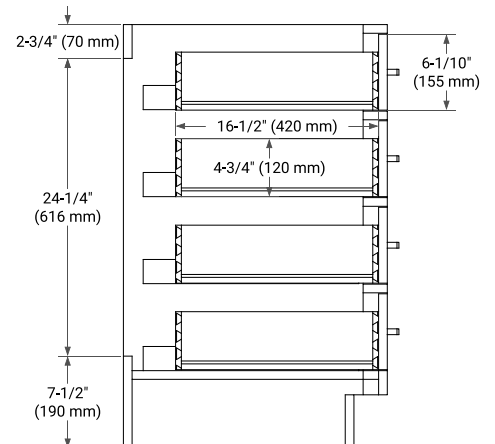

HEPBURN 60" SINGLE SINK BASE CABINET

ARIEL

BASE CABINET DIMENSIONS

60" W x 21.5" D x 34.5" H

FEATURES

- Solid wood frame & plywood panels
- Dovetail drawers and joints
- Soft closing doors & drawers

HARDWARE FINISHES*

White Grey Midnight Blue Black Oak

FRONT VIEW

SIDE VIEW

PLAN VIEW

OVERALL DIMENSIONS

61" W x 22" D x 1.5" H

COUNTERTOP OPTIONS

Carrara Marble

White Quartz

FEATURES

- Solid countertop with mitered edges & seams
- Undermount white oval sink
- Pre-drilled for 8" widespread faucet

INCLUDED

- Countertop
- Matching Backsplash
- Oval Sink

COUNTERTOP PLAN VIEW

EDGE SIDE VIEW

THREE DIMENSIONAL COUNTERTOP VIEW