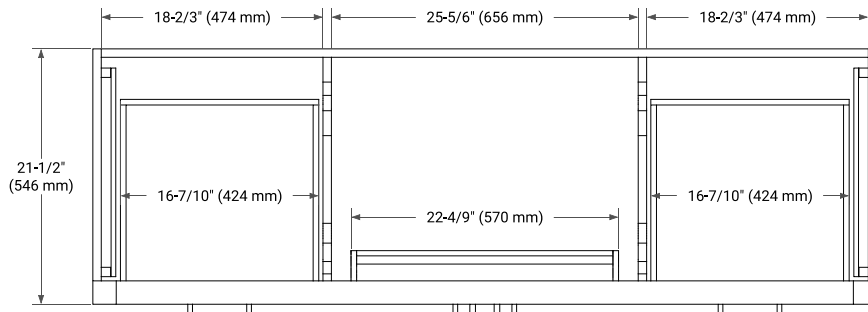

BASE CABINET DIMENSIONS

66" W x 21.5" D x 34.5" H

FEATURES

- Solid wood frame & plywood panels
- Dovetail drawers and joints
- Soft closing doors & drawers

HARDWARE FINISHES*

Brushed Nickel   Satin Brass   Matte Black   Polished Chrome

Hardware comes preinstalled with the illustrated option. Other finishes are available on our online store if you prefer a different one.

AVAILABLE COLORS

White   Grey   Midnight Blue   Oak

FRONT VIEW

SIDE VIEW

PLAN VIEW