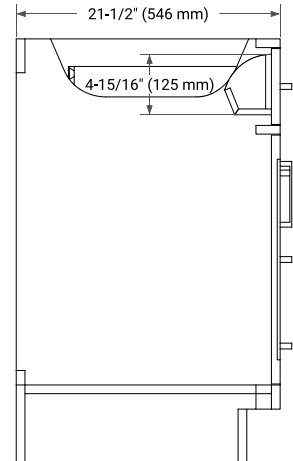

BASE CABINET DIMENSIONS

66" W x 21.5" D x 34.5" H

FEATURES

- Solid wood frame & plywood panels
- Dovetail drawers and joints
- Soft closing doors & drawers

HARDWARE FINISHES*

Brushed Nickel   Satin Brass   Matte Black   Polished Chrome

Hardware comes preinstalled with the illustrated option. Other finishes are available on our online store if you prefer a different one.

AVAILABLE COLORS

White   Grey   Midnight Blue   Oak

FRONT VIEW

SIDE VIEW

PLAN VIEW