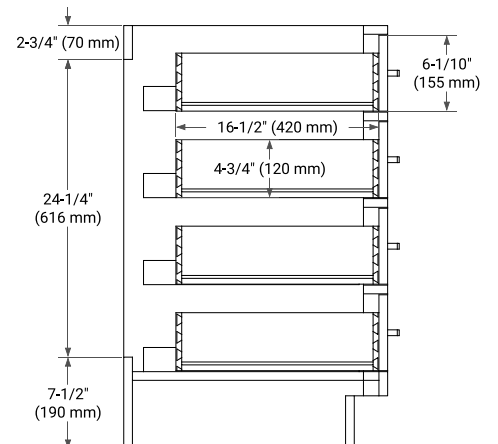

## BASE CABINET DIMENSIONS

66" W x 21.5" D x 34.5" H

## SIDE VIEW

## PLAN VIEW

## OVERALL DIMENSIONS

66.25" W x 22" D x 1.5" H