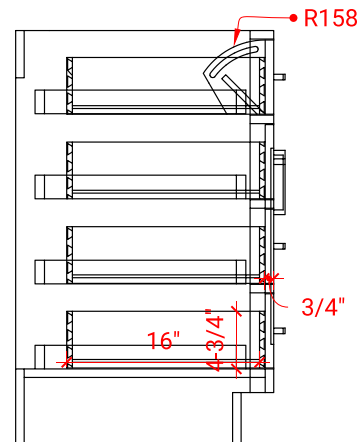

HEPBURN 37" LEFT OFFSET CABINET

ARIEL

T037S-L

BASE CABINET DIMENSIONS

36" W x 21.5" D x 34.5" H

FEATURES

- Solid wood frame & plywood panels
- Dovetail drawers and joints
- Soft closing doors & drawers

HARDWARE FINISHES

AVAILABLE COLORS