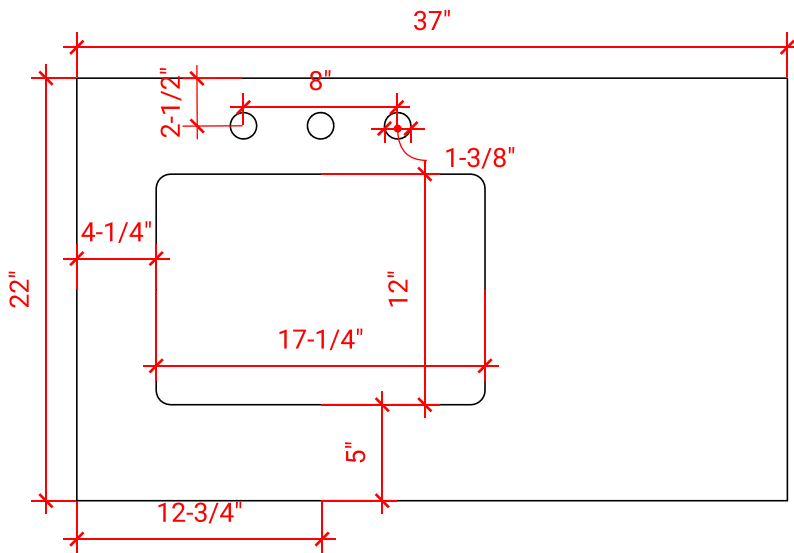

37" LEFT OFFSET RECTANGLE SINK COUNTERTOP

OVERALL DIMENSIONS

37" W x 22" D x 1.5" H

COUNTERTOP OPTIONS

FEATURES

- Solid countertop with mitered edges & seams
- Undermount white rectangular sink
- Pre-drilled for 8" widespread faucet

INCLUDED

- Countertop
- Matching Backsplash
- Rectangle Sink

COUNTERTOP PLAN VIEW