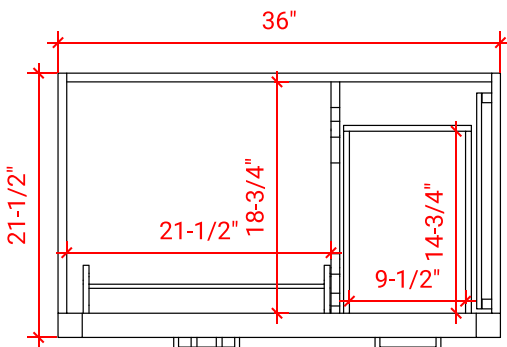

## BASE CABINET DIMENSIONS

36" W x 21.5" D x 34.5" H

## AVAILABLE COLORS

FRONT VIEW

SIDE VIEW

PLAN VIEW

## OVERALL DIMENSIONS

37" W x 22" D x 1.5" H