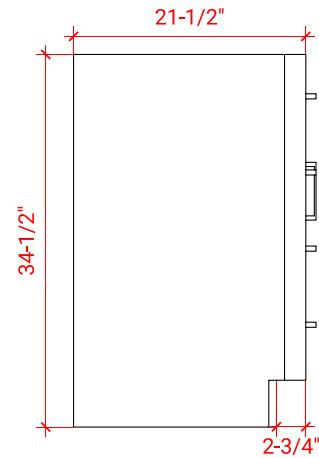

HEPBURN 37" LEFT OFFSET CABINET

ARIEL

T037S-L

BASE CABINET DIMENSIONS

36" W x 21.5" D x 34.5" H

FEATURES

- Solid wood frame & plywood panels
- Dovetail drawers and joints
- Soft closing doors & drawers

HARDWARE FINISHES

AVAILABLE COLORS