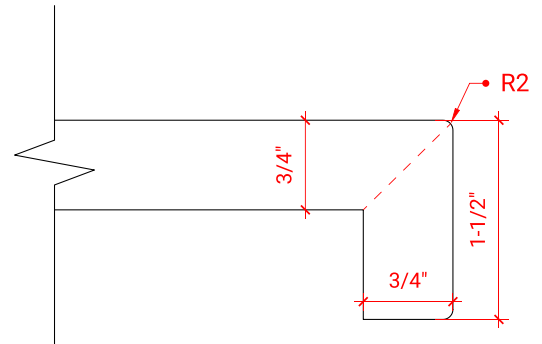

EDGE SIDE VIEW