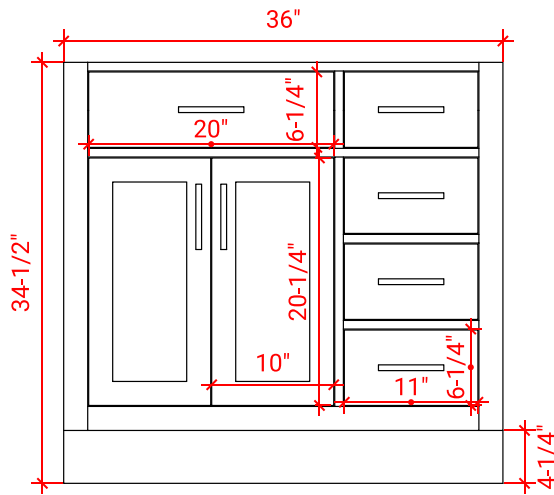

FRONT VIEW

PLAN VIEW