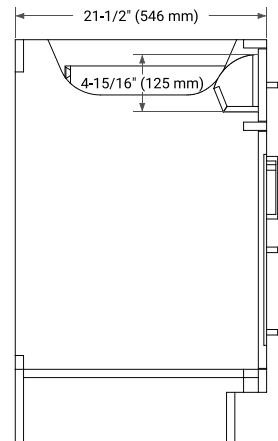

HEPBURN 72" DOUBLE SINK BASE CABINET

BASE CABINET DIMENSIONS

72" W x 21.5" D x 34.5" H

FEATURES

- Solid wood frame & plywood panels
- Dovetail drawers and joints
- Soft closing doors & drawers

HARDWARE FINISHES*

White Grey Midnight Blue Black Oak

FRONT VIEW

SIDE VIEW

PLAN VIEW

72" DOUBLE RECTANGLE SINK COUNTERTOP WITH 1.5 IN. THICKNESS

ARIEL

OVERALL DIMENSIONS

72.25" W x 22" D x 1.5" H

COUNTERTOP PLAN VIEW

EDGE SIDE VIEW

THREE DIMENSIONAL COUNTERTOP VIEW