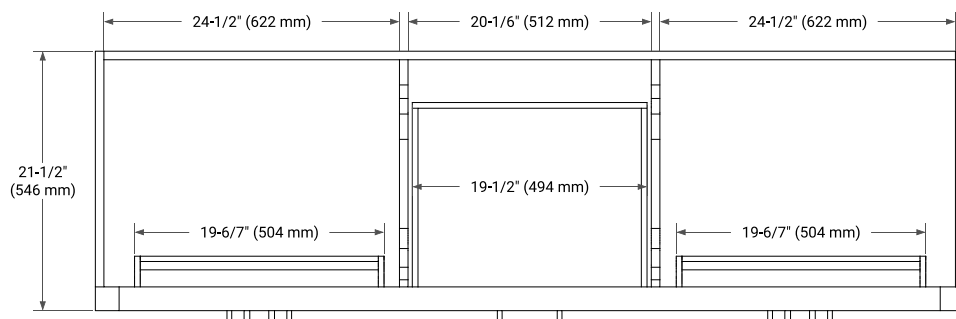

HEPBURN 72" DOUBLE SINK BASE CABINET

BASE CABINET DIMENSIONS

72" W x 21.5" D x 34.5" H

FEATURES

- Solid wood frame & plywood panels
- Dovetail drawers and joints
- Soft closing doors & drawers

HARDWARE FINISHES*

White Grey Midnight Blue Black Oak

FRONT VIEW

SIDE VIEW

PLAN VIEW

72" DOUBLE RECTANGLE SINK COUNTERTOP WITH 1.5 IN. THICKNESS

ARIEL

OVERALL DIMENSIONS

72.25" W x 22" D x 1.5" H

COUNTERTOP OPTIONS

Carrara White Quartz

FEATURES

- Solid countertop with mitered edges & seams
- Undermount white rectangular sink
- Pre-drilled for 8" widespread faucet

INCLUDED

- Countertop
- Matching Backsplash
- Rectangle Sinks

COUNTERTOP PLAN VIEW

EDGE SIDE VIEW

THREE DIMENSIONAL COUNTERTOP VIEW