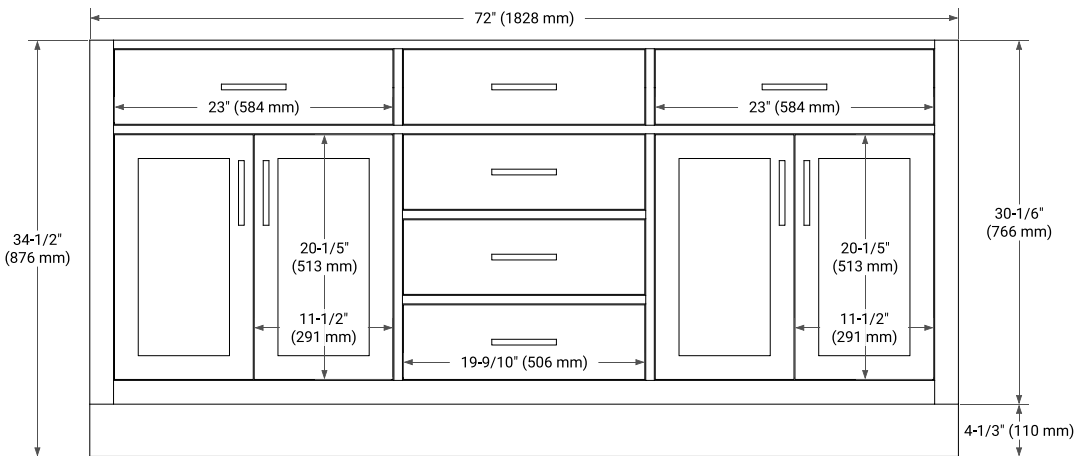

HEPBURN 72" DOUBLE SINK BASE CABINET

BASE CABINET DIMENSIONS

72" W x 21.5" D x 34.5" H

FEATURES

- Solid wood frame & plywood panels
- Dovetail drawers and joints
- Soft closing doors & drawers

HARDWARE FINISHES*

White Grey Midnight Blue Black Oak

FRONT VIEW

SIDE VIEW

PLAN VIEW

72" DOUBLE RECTANGLE SINK COUNTERTOP WITH 1.5 IN. THICKNESS

ARIEL

OVERALL DIMENSIONS

72.25" W x 22" D x 1.5" H

COUNTERTOP PLAN VIEW

EDGE SIDE VIEW

THREE DIMENSIONAL COUNTERTOP VIEW