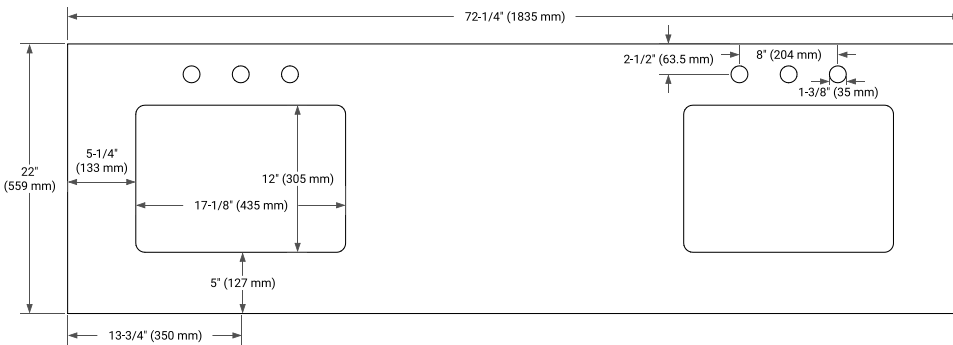

White Grey Midnight Blue Black Oak

FRONT VIEW

SIDE VIEW

PLAN VIEW

72" DOUBLE RECTANGLE SINK COUNTERTOP WITH 1.5 IN. THICKNESS

ARIEL

OVERALL DIMENSIONS

72.25" W x 22" D x 1.5" H

COUNTERTOP OPTIONS

Carrara White Quartz

FEATURES

- Solid countertop with mitered edges & seams
- Undermount white rectangular sink
- Pre-drilled for 8" widespread faucet

INCLUDED

- Countertop
- Matching Backsplash
- Rectangle Sinks

COUNTERTOP PLAN VIEW

EDGE SIDE VIEW

THREE DIMENSIONAL COUNTERTOP VIEW