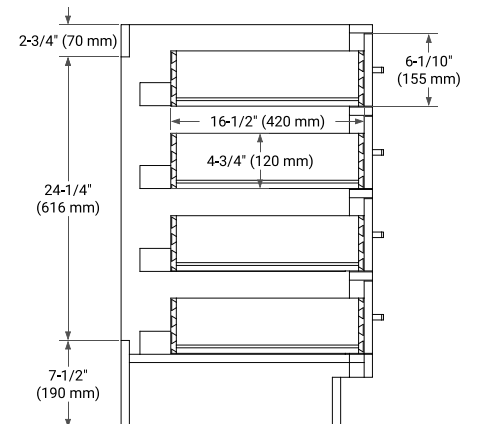

HEPBURN 72" DOUBLE SINK BASE CABINET

BASE CABINET DIMENSIONS

72" W x 21.5" D x 34.5" H

FEATURES

- Solid wood frame & plywood panels
- Dovetail drawers and joints
- Soft closing doors & drawers

HARDWARE FINISHES*

White Grey Midnight Blue Black Oak

FRONT VIEW

SIDE VIEW

PLAN VIEW

72" DOUBLE RECTANGLE SINK COUNTERTOP WITH 1.5 IN. THICKNESS

ARIEL

OVERALL DIMENSIONS

72.25" W x 22" D x 1.5" H

COUNTERTOP OPTIONS

Carrara White Quartz

FEATURES

- Solid countertop with mitered edges & seams
- Undermount white rectangular sink
- Pre-drilled for 8" widespread faucet

INCLUDED

- Countertop
- Matching Backsplash
- Rectangle Sinks

COUNTERTOP PLAN VIEW

EDGE SIDE VIEW

THREE DIMENSIONAL COUNTERTOP VIEW