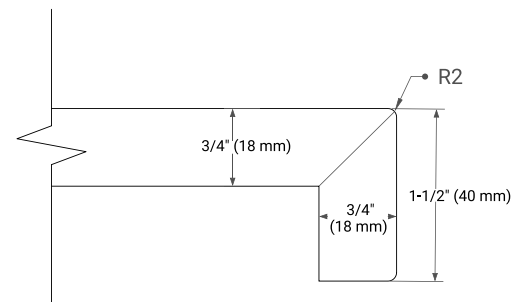

White Grey Midnight Blue Black Oak

FRONT VIEW

SIDE VIEW

PLAN VIEW

72" DOUBLE RECTANGLE SINK COUNTERTOP WITH 1.5 IN. THICKNESS

ARIEL

OVERALL DIMENSIONS

72.25" W x 22" D x 1.5" H

COUNTERTOP OPTIONS

Carrara White Quartz

FEATURES

- Solid countertop with mitered edges & seams
- Undermount white rectangular sink
- Pre-drilled for 8" widespread faucet

INCLUDED

- Countertop
- Matching Backsplash
- Rectangle Sinks

COUNTERTOP PLAN VIEW

EDGE SIDE VIEW

THREE DIMENSIONAL COUNTERTOP VIEW