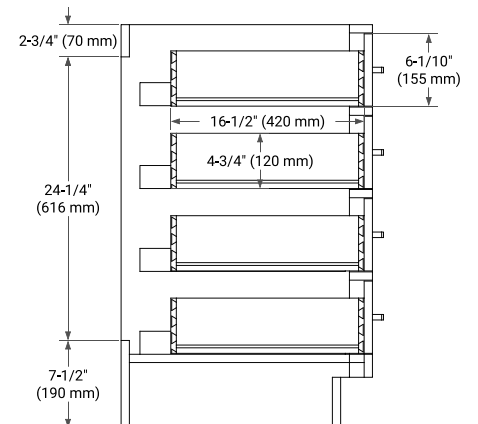

HEPBURN 72" DOUBLE SINK BASE CABINET

ARIEL

BASE CABINET DIMENSIONS

72" W x 21.5" D x 34.5" H

FEATURES

- Solid wood frame & plywood panels
- Dovetail drawers and joints
- Soft closing doors & drawers

HARDWARE FINISHES*

Brushed Nickel   Satin Brass   Matte Black   Polished Chrome

Hardware comes preinstalled with the illustrated option. Other finishes are available on our online store if you prefer a different one.

AVAILABLE COLORS

White   Grey   Midnight Blue   Oak

FRONT VIEW

SIDE VIEW

PLAN VIEW