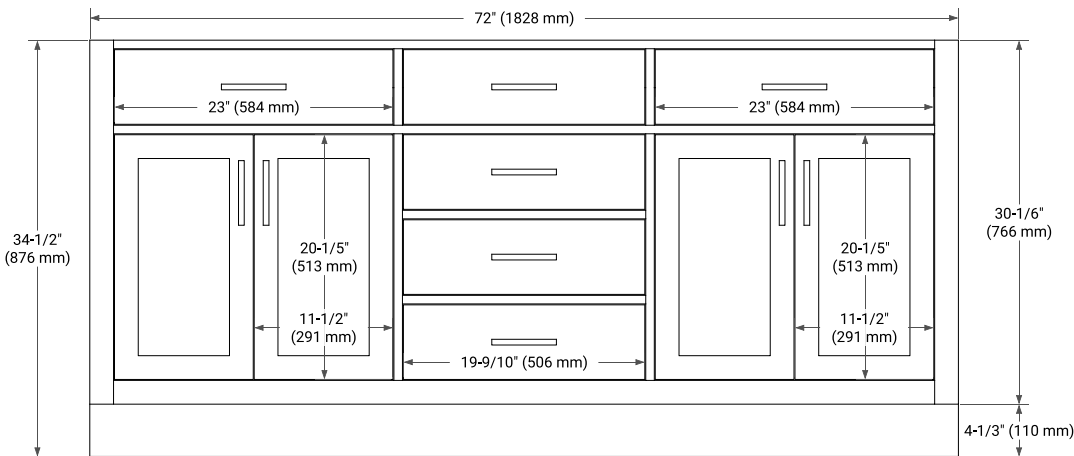

HEPBURN 72" DOUBLE SINK BASE CABINET

ARIEL

BASE CABINET DIMENSIONS

72" W x 21.5" D x 34.5" H

FEATURES

- Solid wood frame & plywood panels
- Dovetail drawers and joints
- Soft closing doors & drawers

HARDWARE FINISHES*

Brushed Nickel   Satin Brass   Matte Black   Polished Chrome

Hardware comes preinstalled with the illustrated option. Other finishes are available on our online store if you prefer a different one.

AVAILABLE COLORS

White   Grey   Midnight Blue   Oak

FRONT VIEW

SIDE VIEW

PLAN VIEW