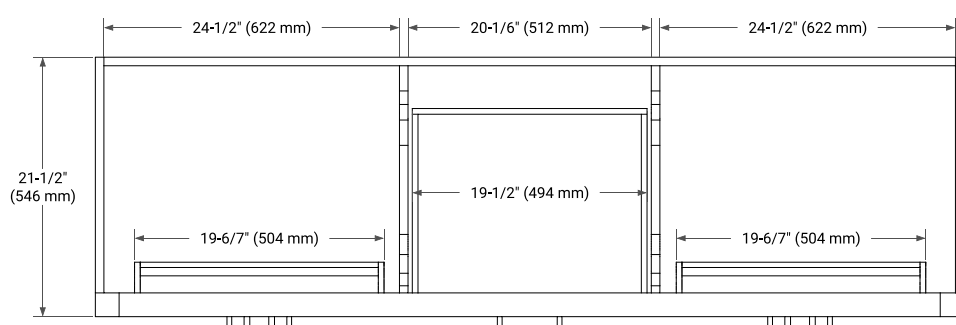

HEPBURN 72" DOUBLE SINK BASE CABINET

ARIEL

BASE CABINET DIMENSIONS

72" W x 21.5" D x 34.5" H

FEATURES

- Solid wood frame & plywood panels
- Dovetail drawers and joints
- Soft closing doors & drawers

HARDWARE FINISHES*

Brushed Nickel   Satin Brass   Matte Black   Polished Chrome

Hardware comes preinstalled with the illustrated option. Other finishes are available on our online store if you prefer a different one.

AVAILABLE COLORS

White   Grey   Midnight Blue   Oak

FRONT VIEW

SIDE VIEW

PLAN VIEW