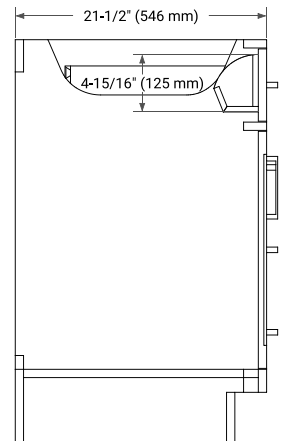

HEPBURN 72" DOUBLE SINK BASE CABINET

ARIEL

BASE CABINET DIMENSIONS

72" W x 21.5" D x 34.5" H

FEATURES

- Solid wood frame & plywood panels
- Dovetail drawers and joints
- Soft closing doors & drawers

HARDWARE FINISHES*

Brushed Nickel   Satin Brass   Matte Black   Polished Chrome

Hardware comes preinstalled with the illustrated option. Other finishes are available on our online store if you prefer a different one.

AVAILABLE COLORS

White   Grey   Midnight Blue   Oak

FRONT VIEW

SIDE VIEW

PLAN VIEW