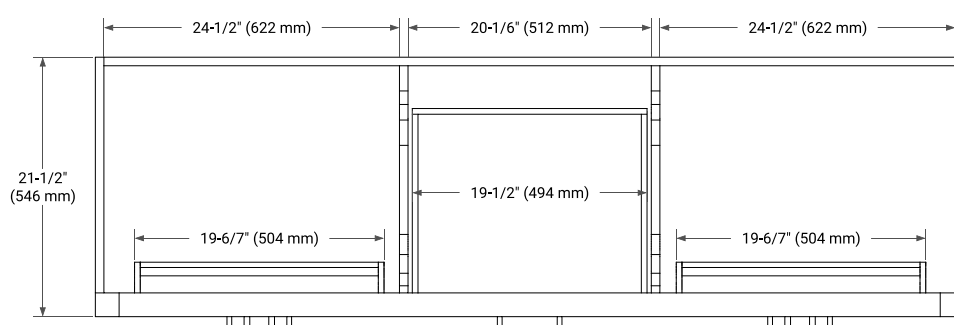

HEPBURN 72" DOUBLE SINK BASE CABINET

ARIEL

BASE CABINET DIMENSIONS

72" W x 21.5" D x 34.5" H

FEATURES

- Solid wood frame & plywood panels
- Dovetail drawers and joints
- Soft closing doors & drawers

HARDWARE FINISHES*

Brushed Nickel   Satin Brass   Matte Black   Polished Chrome

Hardware comes preinstalled with the illustrated option. Other finishes are available on our online store if you prefer a different one.

AVAILABLE COLORS

White   Grey   Midnight Blue   Oak

FRONT VIEW

SIDE VIEW

PLAN VIEW