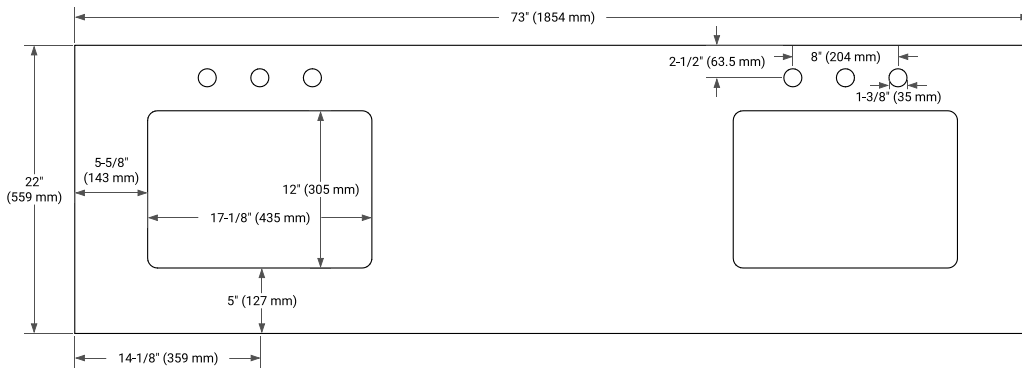

73" DOUBLE RECTANGLE SINK COUNTERTOP WITH 1.5 IN. THICKNESS

ARIEL

OVERALL DIMENSIONS

73" W x 22" D x 1.5" H

COUNTERTOP OPTIONS

FEATURES

- Solid countertop with mitered edges & seams
- Undermount white rectangular sink
- Pre-drilled for 8" widespread faucet

INCLUDED

- Countertop
- Matching Backsplash
- Rectangle Sinks

COUNTERTOP PLAN VIEW