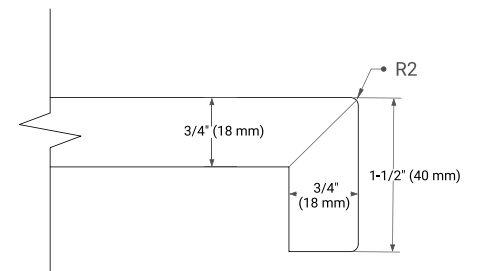

EDGE SIDE VIEW