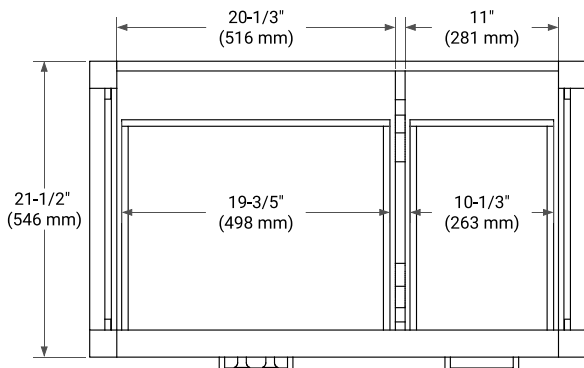

BASE CABINET DIMENSIONS

36" W x 21.5" D x 34.5" H

FEATURES

- Solid wood frame & plywood panels
- Dovetail drawers and joints
- Soft closing doors & drawers

HARDWARE FINISHES*

Brushed Nickel Satin Brass Matte Black Polished Chrome

PLAN VIEW

OVERALL DIMENSIONS

36.25" W x 22" D x 1.5" H

COUNTERTOP OPTIONS

Carrara White Quartz

FEATURES

- Solid countertop with mitered edges & seams
- Undermount white oval sink
- Pre-drilled for 8" widespread faucet

INCLUDED

- Countertop
- Matching Backsplash
- Oval Sink

COUNTERTOP PLAN VIEW

EDGE SIDE VIEW

THREE DIMENSIONAL COUNTERTOP VIEW