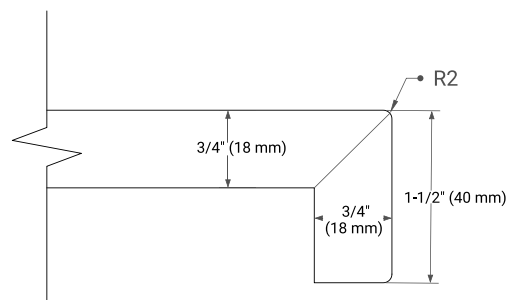

PLAN VIEW

OVERALL DIMENSIONS

36.25" W x 22" D x 1.5" H

COUNTERTOP OPTIONS

Carrara White Quartz

FEATURES

- Solid countertop with mitered edges & seams
- Undermount white oval sink
- Pre-drilled for 8" widespread faucet

INCLUDED

- Countertop
- Matching Backsplash
- Oval Sink

COUNTERTOP PLAN VIEW

EDGE SIDE VIEW

THREE DIMENSIONAL COUNTERTOP VIEW