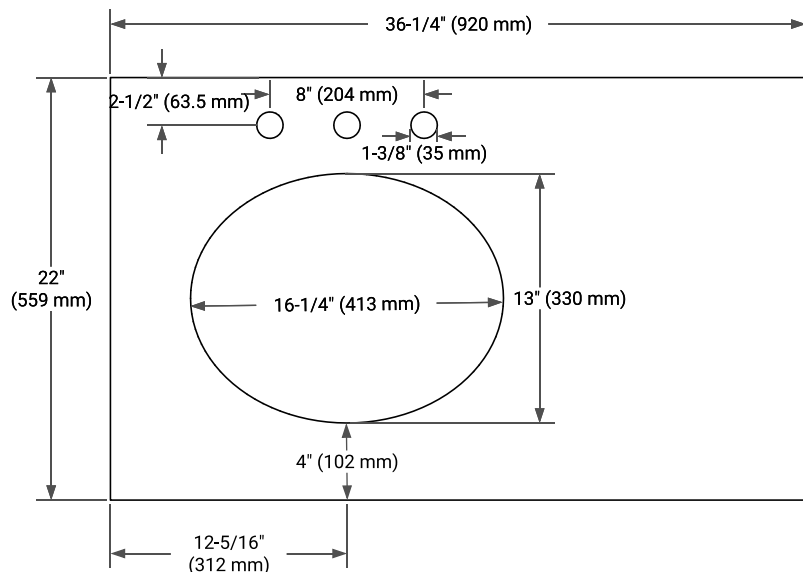

BASE CABINET DIMENSIONS

36" W x 21.5" D x 34.5" H

FEATURES

- Solid wood frame & plywood panels
- Dovetail drawers and joints
- Soft closing doors & drawers

HARDWARE FINISHES*

Brushed Nickel Satin Brass Matte Black Polished Chrome

PLAN VIEW

OVERALL DIMENSIONS

36.25" W x 22" D x 1.5" H

COUNTERTOP OPTIONS

Carrara White Quartz

FEATURES

- Solid countertop with mitered edges & seams
- Undermount white oval sink
- Pre-drilled for 8" widespread faucet

INCLUDED

- Countertop
- Matching Backsplash
- Oval Sink

COUNTERTOP PLAN VIEW

EDGE SIDE VIEW

THREE DIMENSIONAL COUNTERTOP VIEW