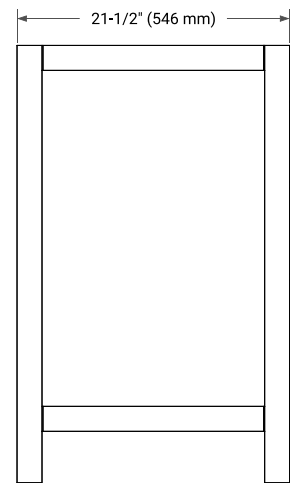

BASE CABINET DIMENSIONS

36" W x 21.5" D x 34.5" H

FEATURES

- Solid wood frame & plywood panels
- Dovetail drawers and joints
- Soft closing doors & drawers

HARDWARE FINISHES*

Brushed Nickel Satin Brass Matte Black Polished Chrome

PLAN VIEW

OVERALL DIMENSIONS

36.25" W x 22" D x 1.5" H

COUNTERTOP OPTIONS

Carrara White Quartz

FEATURES

- Solid countertop with mitered edges & seams
- Undermount white oval sink
- Pre-drilled for 8" widespread faucet

INCLUDED

- Countertop
- Matching Backsplash
- Oval Sink

COUNTERTOP PLAN VIEW

EDGE SIDE VIEW

THREE DIMENSIONAL COUNTERTOP VIEW