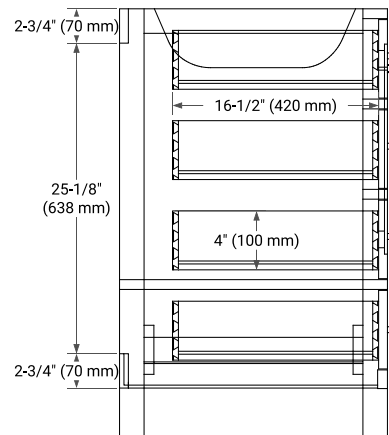

BASE CABINET DIMENSIONS

36" W x 21.5" D x 34.5" H

FEATURES

- Solid wood frame & plywood panels
- Dovetail drawers and joints
- Soft closing doors & drawers

HARDWARE FINISHES*

Brushed Nickel Satin Brass Matte Black Polished Chrome

PLAN VIEW

OVERALL DIMENSIONS

36.25" W x 22" D x 1.5" H

COUNTERTOP OPTIONS

Carrara White Quartz

FEATURES

- Solid countertop with mitered edges & seams
- Undermount white oval sink
- Pre-drilled for 8" widespread faucet

INCLUDED

- Countertop
- Matching Backsplash
- Oval Sink

COUNTERTOP PLAN VIEW

EDGE SIDE VIEW

THREE DIMENSIONAL COUNTERTOP VIEW