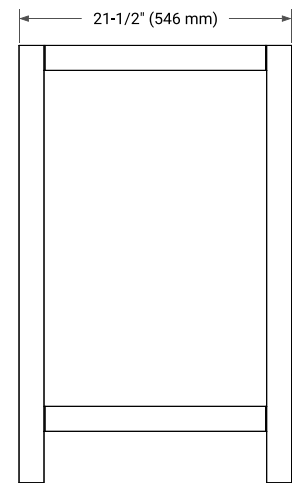

BASE CABINET DIMENSIONS

36" W x 21.5" D x 34.5" H

FEATURES

- Solid wood frame & plywood panels
- Dovetail drawers and joints
- Soft closing doors & drawers

HARDWARE FINISHES*

Brushed Nickel Satin Brass Matte Black Polished Chrome

PLAN VIEW

OVERALL DIMENSIONS

37" W x 22" D x 0.75" H

COUNTERTOP OPTIONS

Carrara Marble

FEATURES

- Solid countertop with mitered edges & seams
- Undermount white oval sink
- Pre-drilled for 8" widespread faucet

INCLUDED

- Countertop
- Matching Backsplash
- Oval Sink

COUNTERTOP PLAN VIEW

EDGE SIDE VIEW

THREE DIMENSIONAL COUNTERTOP VIEW