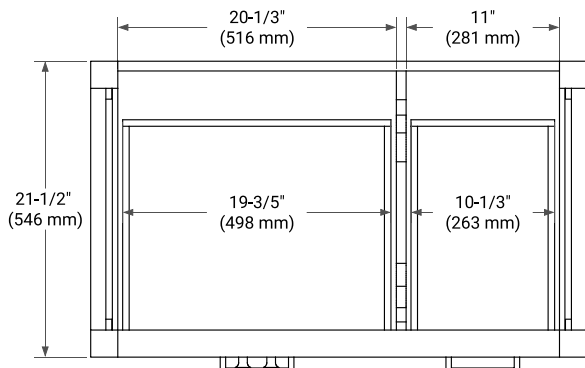

BASE CABINET DIMENSIONS

36" W x 21.5" D x 34.5" H

FEATURES

- Solid wood frame & plywood panels
- Dovetail drawers and joints
- Soft closing doors & drawers

HARDWARE FINISHES*

Brushed Nickel Satin Brass Matte Black Polished Chrome

PLAN VIEW

OVERALL DIMENSIONS

37" W x 22" D x 0.75" H

COUNTERTOP OPTIONS

Carrara Marble

FEATURES

- Solid countertop with mitered edges & seams
- Undermount white oval sink
- Pre-drilled for 8" widespread faucet

INCLUDED

- Countertop
- Matching Backsplash
- Oval Sink

COUNTERTOP PLAN VIEW

EDGE SIDE VIEW

THREE DIMENSIONAL COUNTERTOP VIEW