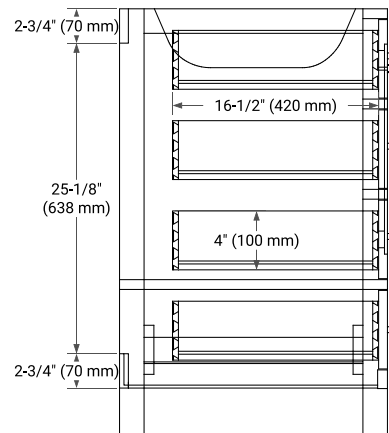

BASE CABINET DIMENSIONS

36" W x 21.5" D x 34.5" H

FEATURES

- Solid wood frame & plywood panels
- Dovetail drawers and joints
- Soft closing doors & drawers

HARDWARE FINISHES*

Brushed Nickel Satin Brass Matte Black Polished Chrome

PLAN VIEW

OVERALL DIMENSIONS

37" W x 22" D x 0.75" H

COUNTERTOP OPTIONS

Carrara Marble

FEATURES

- Solid countertop with mitered edges & seams
- Undermount white oval sink
- Pre-drilled for 8" widespread faucet

INCLUDED

- Countertop
- Matching Backsplash
- Oval Sink

COUNTERTOP PLAN VIEW

EDGE SIDE VIEW

THREE DIMENSIONAL COUNTERTOP VIEW