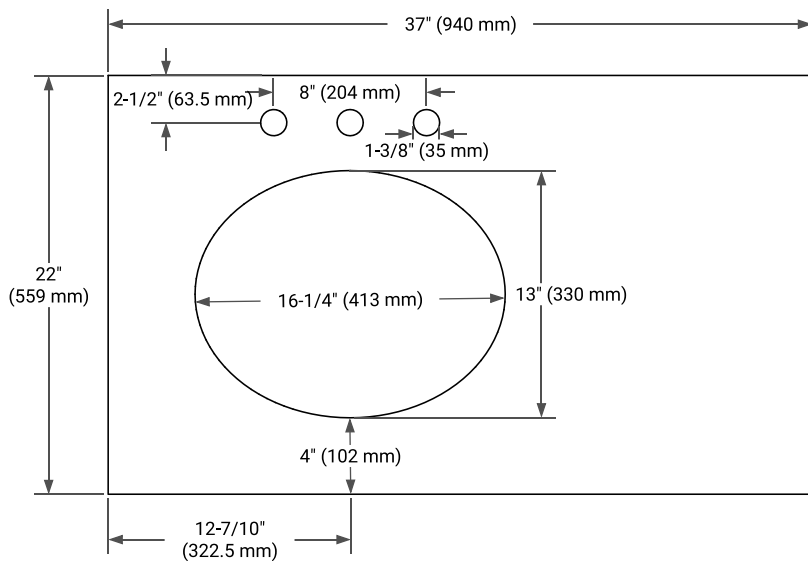

BASE CABINET DIMENSIONS

36" W x 21.5" D x 34.5" H

FEATURES

- Solid wood frame & plywood panels
- Dovetail drawers and joints
- Soft closing doors & drawers

HARDWARE FINISHES*

Brushed Nickel Satin Brass Matte Black Polished Chrome

PLAN VIEW

OVERALL DIMENSIONS

37" W x 22" D x 0.75" H

COUNTERTOP OPTIONS

Carrara Marble

FEATURES

- Solid countertop with mitered edges & seams
- Undermount white oval sink
- Pre-drilled for 8" widespread faucet

INCLUDED

- Countertop
- Matching Backsplash
- Oval Sink

COUNTERTOP PLAN VIEW

EDGE SIDE VIEW

THREE DIMENSIONAL COUNTERTOP VIEW