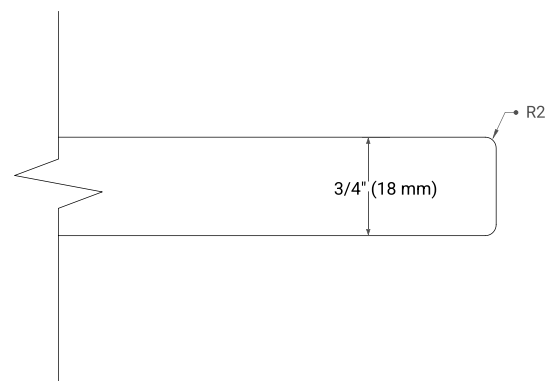

PLAN VIEW

OVERALL DIMENSIONS

37" W x 22" D x 0.75" H

COUNTERTOP OPTIONS

Carrara Marble

FEATURES

- Solid countertop with mitered edges & seams
- Undermount white oval sink
- Pre-drilled for 8" widespread faucet

INCLUDED

- Countertop
- Matching Backsplash
- Oval Sink

COUNTERTOP PLAN VIEW

EDGE SIDE VIEW

THREE DIMENSIONAL COUNTERTOP VIEW