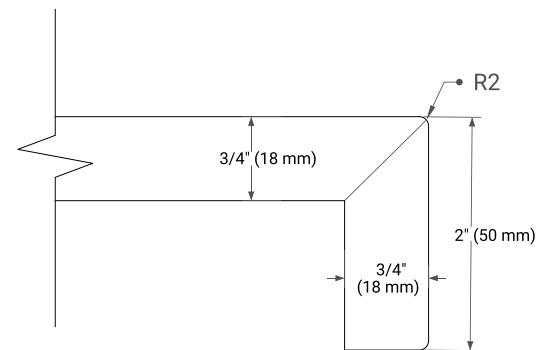

PLAN VIEW

36" LEFT OVAL SINK COUNTERTOP WITH 2 IN. THICKNESS

ARIEL

OVERALL DIMENSIONS

36.25" W x 22" D x 2" H

COUNTERTOP OPTIONS

Carrara Marble

FEATURES

- Solid countertop with mitered edges & seams
- Undermount white oval sink
- Pre-drilled for 8" widespread faucet

INCLUDED

- Countertop
- Matching Backsplash
- Oval Sink

COUNTERTOP PLAN VIEW

EDGE SIDE VIEW

THREE DIMENSIONAL COUNTERTOP VIEW