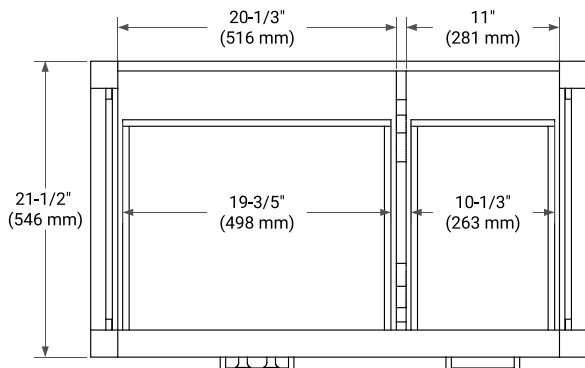

BASE CABINET DIMENSIONS

36" W x 21.5" D x 34.5" H

FEATURES

- Solid wood frame & plywood panels
- Dovetail drawers and joints
- Soft closing doors & drawers

HARDWARE FINISHES*

Brushed Nickel Satin Brass Matte Black Polished Chrome

PLAN VIEW

36" LEFT OVAL SINK COUNTERTOP WITH 2 IN. THICKNESS

ARIEL

OVERALL DIMENSIONS

36.25" W x 22" D x 2" H

COUNTERTOP OPTIONS

Carrara Marble

FEATURES

- Solid countertop with mitered edges & seams
- Undermount white oval sink
- Pre-drilled for 8" widespread faucet

INCLUDED

- Countertop
- Matching Backsplash
- Oval Sink

COUNTERTOP PLAN VIEW

EDGE SIDE VIEW

THREE DIMENSIONAL COUNTERTOP VIEW