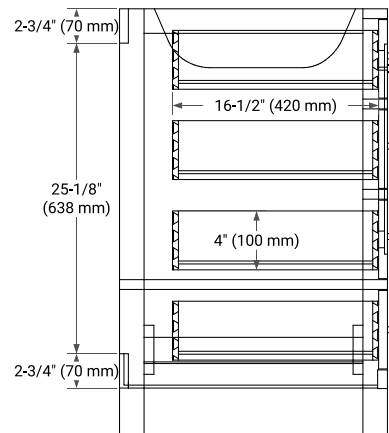

BASE CABINET DIMENSIONS

36" W x 21.5" D x 34.5" H

FEATURES

- Solid wood frame & plywood panels
- Dovetail drawers and joints
- Soft closing doors & drawers

HARDWARE FINISHES*

Brushed Nickel Satin Brass Matte Black Polished Chrome

PLAN VIEW

36" LEFT OVAL SINK COUNTERTOP WITH 2 IN. THICKNESS

ARIEL

OVERALL DIMENSIONS

36.25" W x 22" D x 2" H

COUNTERTOP OPTIONS

Carrara Marble

FEATURES

- Solid countertop with mitered edges & seams
- Undermount white oval sink
- Pre-drilled for 8" widespread faucet

INCLUDED

- Countertop
- Matching Backsplash
- Oval Sink

COUNTERTOP PLAN VIEW

EDGE SIDE VIEW

THREE DIMENSIONAL COUNTERTOP VIEW