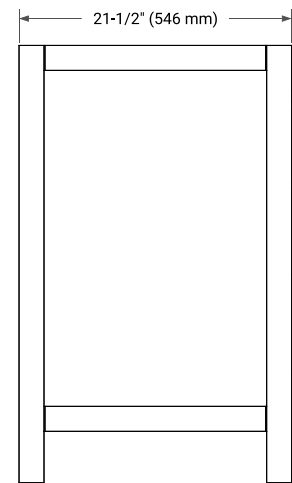

BASE CABINET DIMENSIONS

36" W x 21.5" D x 34.5" H

FEATURES

- Solid wood frame & plywood panels
- Dovetail drawers and joints
- Soft closing doors & drawers

HARDWARE FINISHES*

Brushed Nickel Satin Brass Matte Black Polished Chrome

PLAN VIEW

36" LEFT OVAL SINK COUNTERTOP WITH 2 IN. THICKNESS

ARIEL

OVERALL DIMENSIONS

36.25" W x 22" D x 2" H

COUNTERTOP OPTIONS

Carrara Marble

FEATURES

- Solid countertop with mitered edges & seams
- Undermount white oval sink
- Pre-drilled for 8" widespread faucet

INCLUDED

- Countertop
- Matching Backsplash
- Oval Sink

COUNTERTOP PLAN VIEW

EDGE SIDE VIEW

THREE DIMENSIONAL COUNTERTOP VIEW