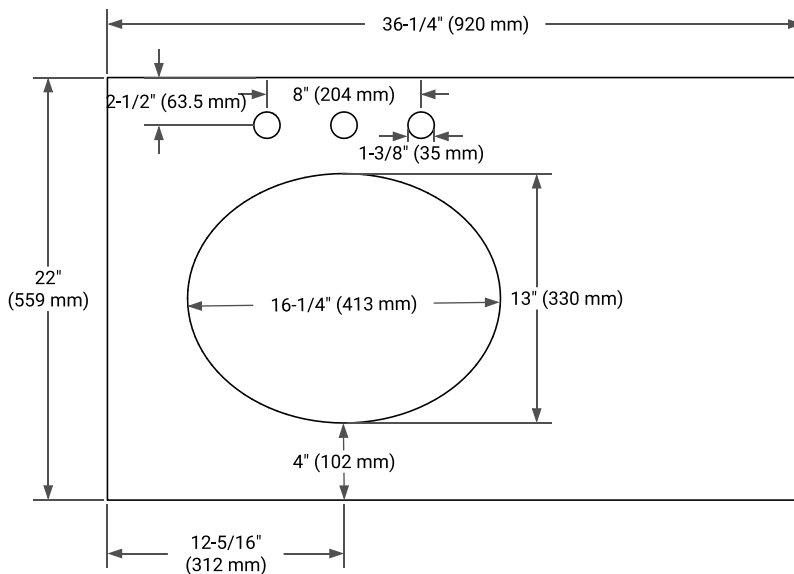

BASE CABINET DIMENSIONS

36" W x 21.5" D x 34.5" H

FEATURES

- Solid wood frame & plywood panels
- Dovetail drawers and joints
- Soft closing doors & drawers

HARDWARE FINISHES*

Brushed Nickel Satin Brass Matte Black Polished Chrome

PLAN VIEW

36" LEFT OVAL SINK COUNTERTOP WITH 2 IN. THICKNESS

ARIEL

OVERALL DIMENSIONS

36.25" W x 22" D x 2" H

COUNTERTOP OPTIONS

Carrara Marble

FEATURES

- Solid countertop with mitered edges & seams
- Undermount white oval sink
- Pre-drilled for 8" widespread faucet

INCLUDED

- Countertop
- Matching Backsplash
- Oval Sink

COUNTERTOP PLAN VIEW

EDGE SIDE VIEW

THREE DIMENSIONAL COUNTERTOP VIEW