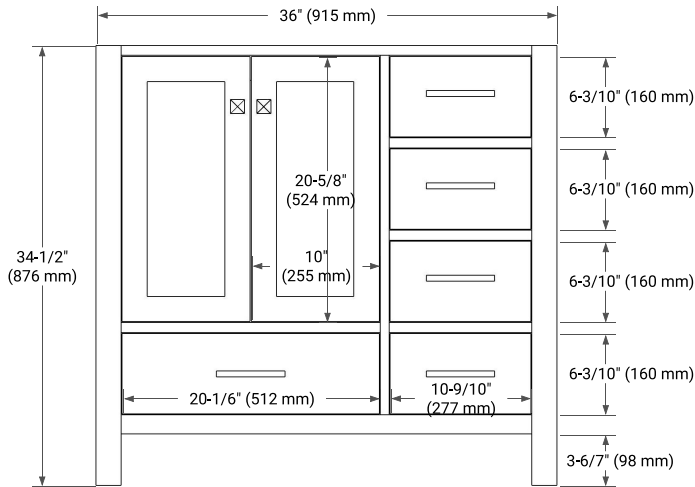

BASE CABINET DIMENSIONS

36" W x 21.5" D x 34.5" H

FEATURES

- Solid wood frame & plywood panels
- Dovetail drawers and joints
- Soft closing doors & drawers

HARDWARE FINISHES*

Brushed Nickel   Satin Brass   Matte Black   Polished Chrome

Hardware comes preinstalled with the illustrated option. Other finishes are available on our online store if you prefer a different one.

AVAILABLE COLORS

White   Grey   Midnight Blue   Espresso   Oak

FRONT VIEW

SIDE VIEW

PLAN VIEW