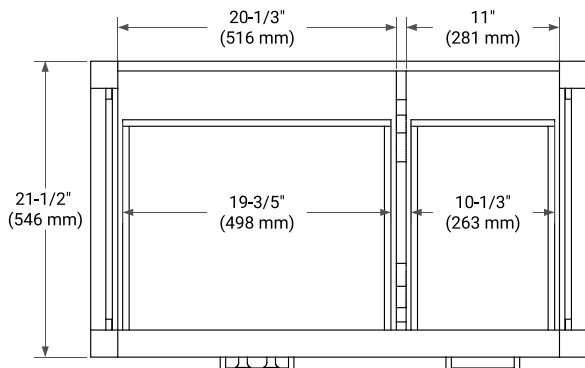

BASE CABINET DIMENSIONS

36" W x 21.5" D x 34.5" H

FEATURES

- Solid wood frame & plywood panels
- Dovetail drawers and joints
- Soft closing doors & drawers

HARDWARE FINISHES*

Brushed Nickel Satin Brass Matte Black Polished Chrome

PLAN VIEW

OVERALL DIMENSIONS

37" W x 22" D x 1.5" H

COUNTERTOP OPTIONS

Carrara Marble

White Quartz

FEATURES

- Solid countertop with mitered edges & seams
- Undermount white oval sink
- Pre-drilled for 8" widespread faucet

INCLUDED

- Countertop
- Matching Backsplash
- Oval Sink

COUNTERTOP PLAN VIEW

EDGE SIDE VIEW

THREE DIMENSIONAL COUNTERTOP VIEW