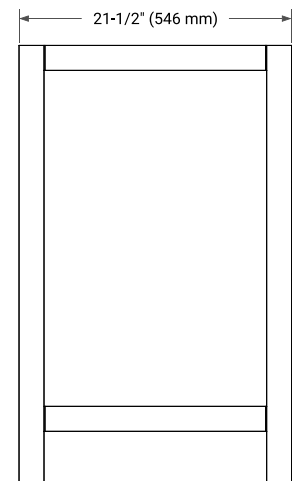

BASE CABINET DIMENSIONS

36" W x 21.5" D x 34.5" H

FEATURES

- Solid wood frame & plywood panels
- Dovetail drawers and joints
- Soft closing doors & drawers

HARDWARE FINISHES*

Brushed Nickel Satin Brass Matte Black Polished Chrome

PLAN VIEW

OVERALL DIMENSIONS

37" W x 22" D x 1.5" H

COUNTERTOP OPTIONS

Carrara Marble

White Quartz

FEATURES

- Solid countertop with mitered edges & seams
- Undermount white oval sink
- Pre-drilled for 8" widespread faucet

INCLUDED

- Countertop
- Matching Backsplash
- Oval Sink

COUNTERTOP PLAN VIEW

EDGE SIDE VIEW

THREE DIMENSIONAL COUNTERTOP VIEW