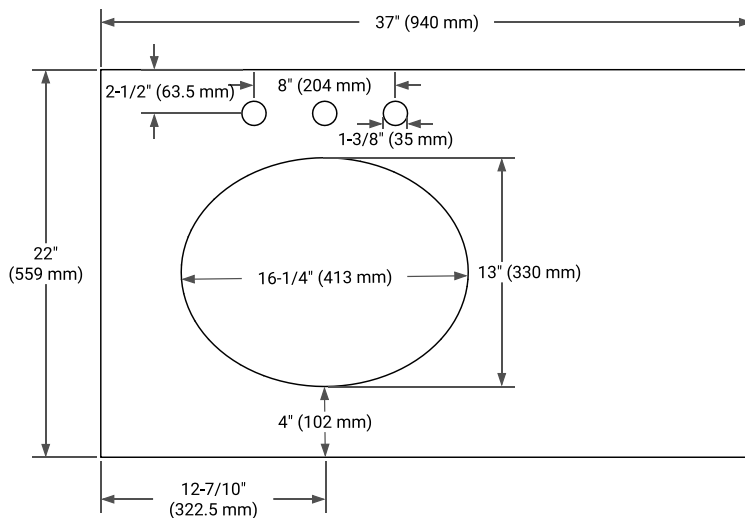

BASE CABINET DIMENSIONS

36" W x 21.5" D x 34.5" H

FEATURES

- Solid wood frame & plywood panels
- Dovetail drawers and joints
- Soft closing doors & drawers

HARDWARE FINISHES*

Brushed Nickel Satin Brass Matte Black Polished Chrome

PLAN VIEW

OVERALL DIMENSIONS

37" W x 22" D x 1.5" H

COUNTERTOP OPTIONS

Carrara Marble

White Quartz

FEATURES

- Solid countertop with mitered edges & seams
- Undermount white oval sink
- Pre-drilled for 8" widespread faucet

INCLUDED

- Countertop
- Matching Backsplash
- Oval Sink

COUNTERTOP PLAN VIEW

EDGE SIDE VIEW

THREE DIMENSIONAL COUNTERTOP VIEW