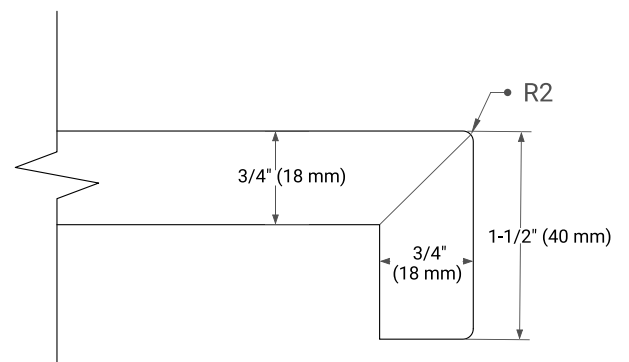

PLAN VIEW

OVERALL DIMENSIONS

37" W x 22" D x 1.5" H

COUNTERTOP OPTIONS

Carrara Marble

White Quartz

FEATURES

- Solid countertop with mitered edges & seams
- Undermount white oval sink
- Pre-drilled for 8" widespread faucet

INCLUDED

- Countertop
- Matching Backsplash
- Oval Sink

COUNTERTOP PLAN VIEW

EDGE SIDE VIEW

THREE DIMENSIONAL COUNTERTOP VIEW