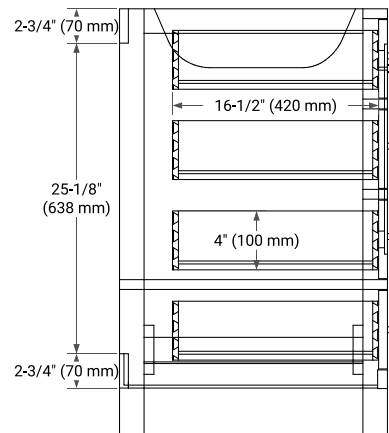

BASE CABINET DIMENSIONS

36" W x 21.5" D x 34.5" H

FEATURES

- Solid wood frame & plywood panels
- Dovetail drawers and joints
- Soft closing doors & drawers

HARDWARE FINISHES*

Brushed Nickel Satin Brass Matte Black Polished Chrome

PLAN VIEW

OVERALL DIMENSIONS

37" W x 22" D x 1.5" H

COUNTERTOP OPTIONS

Carrara Marble

White Quartz

FEATURES

- Solid countertop with mitered edges & seams
- Undermount white oval sink
- Pre-drilled for 8" widespread faucet

INCLUDED

- Countertop
- Matching Backsplash
- Oval Sink

COUNTERTOP PLAN VIEW

EDGE SIDE VIEW

THREE DIMENSIONAL COUNTERTOP VIEW