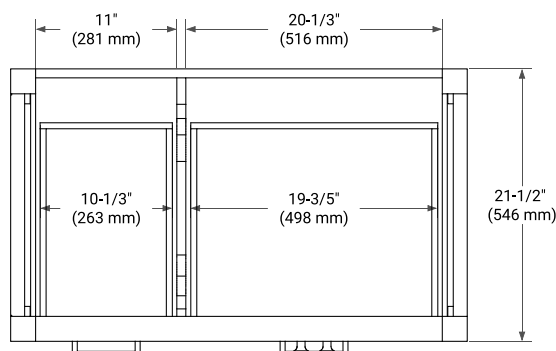

CAMBRIDGE 36" RIGHT OFFSET CABINET

BASE CABINET DIMENSIONS

36" W x 21.5" D x 34.5" H

FEATURES

- Solid wood frame & plywood panels
- Dovetail drawers and joints
- Soft closing doors & drawers

HARDWARE FINISHES*

White Grey Midnight Blue Espresso Oak

FRONT VIEW

SIDE VIEW

PLAN VIEW

36" RIGHT OVAL SINK COUNTERTOP WITH 2 IN. THICKNESS

ARIEL

OVERALL DIMENSIONS

36.25" W x 22" D x 2" H

COUNTERTOP PLAN VIEW

EDGE SIDE VIEW

THREE DIMENSIONAL COUNTERTOP VIEW