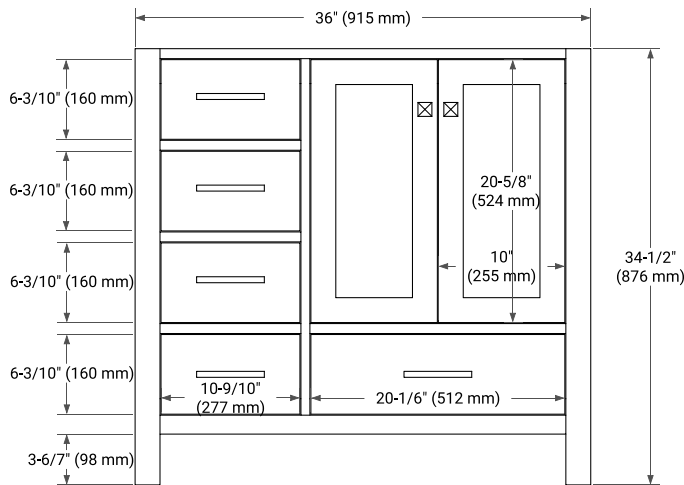

CAMBRIDGE 36" RIGHT OFFSET CABINET

BASE CABINET DIMENSIONS

36" W x 21.5" D x 34.5" H

FEATURES

- Solid wood frame & plywood panels
- Dovetail drawers and joints
- Soft closing doors & drawers

HARDWARE FINISHES*

White Grey Midnight Blue Espresso Oak

FRONT VIEW

SIDE VIEW

PLAN VIEW

36" RIGHT OVAL SINK COUNTERTOP WITH 2 IN. THICKNESS

ARIEL

OVERALL DIMENSIONS

36.25" W x 22" D x 2" H

COUNTERTOP PLAN VIEW

EDGE SIDE VIEW

THREE DIMENSIONAL COUNTERTOP VIEW