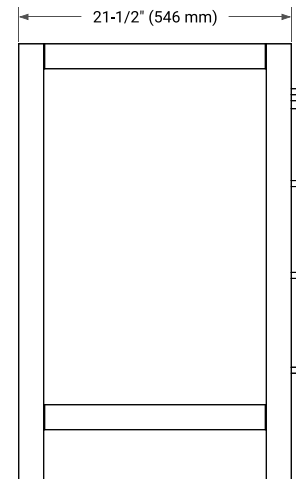

CAMBRIDGE 36" RIGHT OFFSET CABINET

BASE CABINET DIMENSIONS

36" W x 21.5" D x 34.5" H

FEATURES

- Solid wood frame & plywood panels
- Dovetail drawers and joints
- Soft closing doors & drawers

HARDWARE FINISHES*

White Grey Midnight Blue Espresso Oak

FRONT VIEW

SIDE VIEW

PLAN VIEW

36" RIGHT OVAL SINK COUNTERTOP WITH 2 IN. THICKNESS

ARIEL

OVERALL DIMENSIONS

36.25" W x 22" D x 2" H

COUNTERTOP PLAN VIEW

EDGE SIDE VIEW

THREE DIMENSIONAL COUNTERTOP VIEW