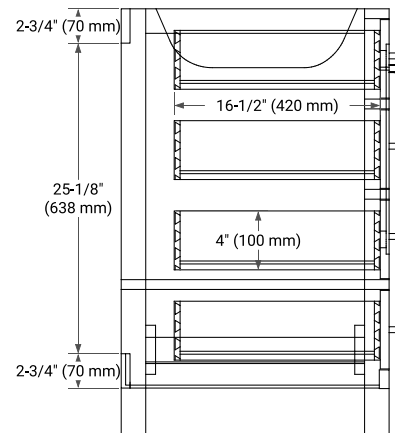

CAMBRIDGE 36" RIGHT OFFSET CABINET

BASE CABINET DIMENSIONS

36" W x 21.5" D x 34.5" H

FEATURES

- Solid wood frame & plywood panels
- Dovetail drawers and joints
- Soft closing doors & drawers

HARDWARE FINISHES*

White Grey Midnight Blue Espresso Oak

FRONT VIEW

SIDE VIEW

PLAN VIEW

36" RIGHT OVAL SINK COUNTERTOP WITH 2 IN. THICKNESS

ARIEL

OVERALL DIMENSIONS

36.25" W x 22" D x 2" H

COUNTERTOP OPTIONS

Carrara Marble

FEATURES

- Solid countertop with mitered edges & seams
- Undermount white oval sink
- Pre-drilled for 8" widespread faucet

INCLUDED

- Countertop
- Matching Backsplash
- Oval Sink

COUNTERTOP PLAN VIEW

EDGE SIDE VIEW

THREE DIMENSIONAL COUNTERTOP VIEW