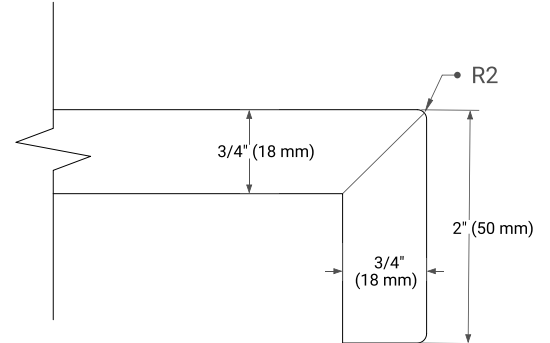

White Grey Midnight Blue Espresso Oak

FRONT VIEW

SIDE VIEW

PLAN VIEW

36" RIGHT OVAL SINK COUNTERTOP WITH 2 IN. THICKNESS

ARIEL

OVERALL DIMENSIONS

36.25" W x 22" D x 2" H

COUNTERTOP OPTIONS

Carrara Marble

FEATURES

- Solid countertop with mitered edges & seams
- Undermount white oval sink
- Pre-drilled for 8" widespread faucet

INCLUDED

- Countertop
- Matching Backsplash
- Oval Sink

COUNTERTOP PLAN VIEW

EDGE SIDE VIEW

THREE DIMENSIONAL COUNTERTOP VIEW