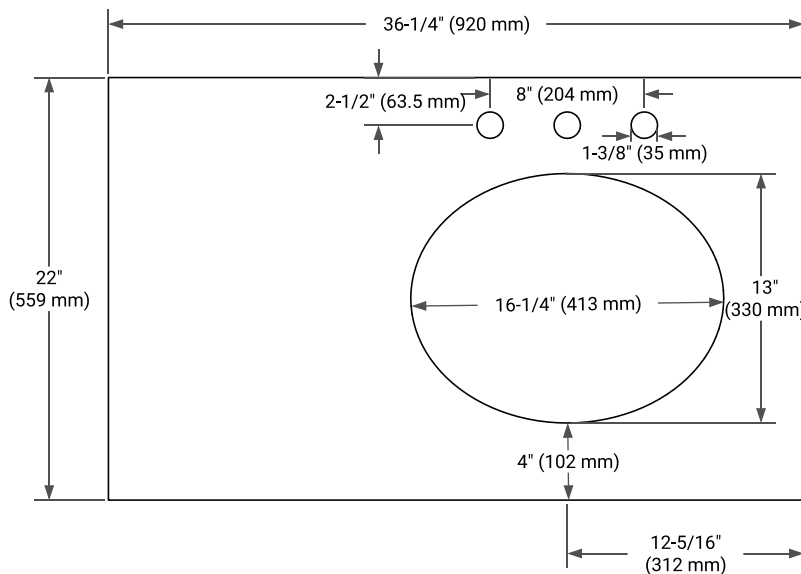

CAMBRIDGE 36" RIGHT OFFSET CABINET

BASE CABINET DIMENSIONS

36" W x 21.5" D x 34.5" H

FEATURES

- Solid wood frame & plywood panels
- Dovetail drawers and joints
- Soft closing doors & drawers

HARDWARE FINISHES*

White Grey Midnight Blue Espresso Oak

FRONT VIEW

SIDE VIEW

PLAN VIEW

36" RIGHT OVAL SINK COUNTERTOP WITH 2 IN. THICKNESS

ARIEL

OVERALL DIMENSIONS

36.25" W x 22" D x 2" H

COUNTERTOP OPTIONS

Carrara Marble

FEATURES

- Solid countertop with mitered edges & seams
- Undermount white oval sink
- Pre-drilled for 8" widespread faucet

INCLUDED

- Countertop
- Matching Backsplash
- Oval Sink

COUNTERTOP PLAN VIEW

EDGE SIDE VIEW

THREE DIMENSIONAL COUNTERTOP VIEW