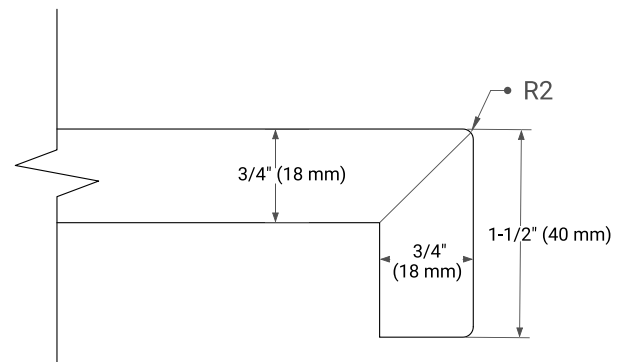

CAMBRIDGE 36" RIGHT OFFSET CABINET

ARIEL

BASE CABINET DIMENSIONS

36" W x 21.5" D x 34.5" H

FEATURES

- Solid wood frame & plywood panels
- Dovetail drawers and joints
- Soft closing doors & drawers

HARDWARE FINISHES*

White Grey Midnight Blue Espresso Oak

FRONT VIEW

SIDE VIEW

PLAN VIEW

OVERALL DIMENSIONS

37" W x 22" D x 1.5" H

COUNTERTOP OPTIONS

Carrara Marble

White Quartz

FEATURES

- Solid countertop with mitered edges & seams
- Undermount white oval sink
- Pre-drilled for 8" widespread faucet

INCLUDED

- Countertop
- Matching Backsplash
- Oval Sink

COUNTERTOP PLAN VIEW

EDGE SIDE VIEW

THREE DIMENSIONAL COUNTERTOP VIEW