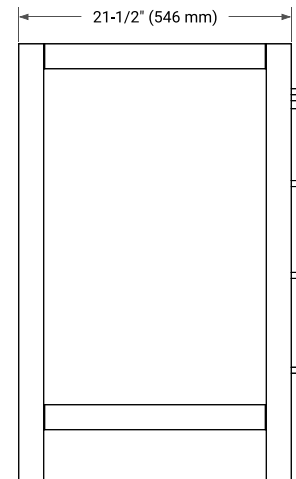

CAMBRIDGE 36" RIGHT OFFSET CABINET

ARIEL

BASE CABINET DIMENSIONS

36" W x 21.5" D x 34.5" H

FEATURES

- Solid wood frame & plywood panels
- Dovetail drawers and joints
- Soft closing doors & drawers

HARDWARE FINISHES*

White Grey Midnight Blue Espresso Oak

FRONT VIEW

SIDE VIEW

PLAN VIEW

OVERALL DIMENSIONS

37" W x 22" D x 1.5" H

COUNTERTOP OPTIONS

Carrara Marble

EDGE SIDE VIEW

THREE DIMENSIONAL COUNTERTOP VIEW