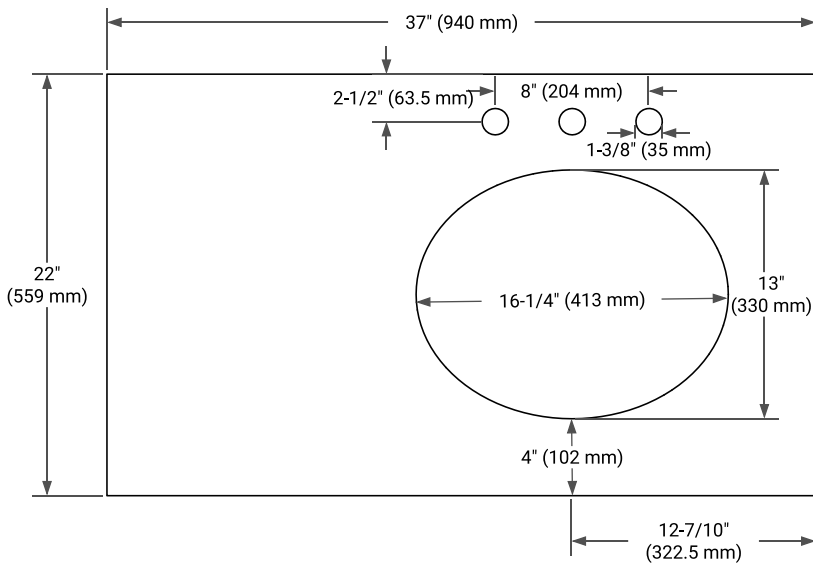

CAMBRIDGE 36" RIGHT OFFSET CABINET

ARIEL

BASE CABINET DIMENSIONS

36" W x 21.5" D x 34.5" H

FEATURES

- Solid wood frame & plywood panels
- Dovetail drawers and joints
- Soft closing doors & drawers

HARDWARE FINISHES*

White Grey Midnight Blue Espresso Oak

FRONT VIEW

SIDE VIEW

PLAN VIEW

OVERALL DIMENSIONS

37" W x 22" D x 1.5" H

COUNTERTOP OPTIONS

Carrara Marble

White Quartz

FEATURES

- Solid countertop with mitered edges & seams
- Undermount white oval sink
- Pre-drilled for 8" widespread faucet

INCLUDED

- Countertop
- Matching Backsplash
- Oval Sink

COUNTERTOP PLAN VIEW

EDGE SIDE VIEW

THREE DIMENSIONAL COUNTERTOP VIEW