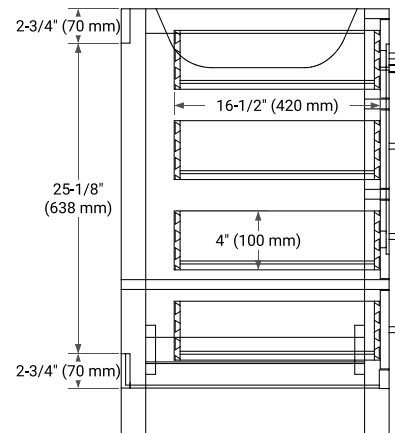

CAMBRIDGE 36" RIGHT OFFSET CABINET

ARIEL

BASE CABINET DIMENSIONS

36" W x 21.5" D x 34.5" H

FEATURES

- Solid wood frame & plywood panels
- Dovetail drawers and joints
- Soft closing doors & drawers

HARDWARE FINISHES*

White Grey Midnight Blue Espresso Oak

FRONT VIEW

SIDE VIEW

PLAN VIEW

OVERALL DIMENSIONS

37" W x 22" D x 1.5" H

COUNTERTOP OPTIONS

Carrara Marble

White Quartz

FEATURES

- Solid countertop with mitered edges & seams
- Undermount white oval sink
- Pre-drilled for 8" widespread faucet

INCLUDED

- Countertop
- Matching Backsplash
- Oval Sink

COUNTERTOP PLAN VIEW

EDGE SIDE VIEW

THREE DIMENSIONAL COUNTERTOP VIEW