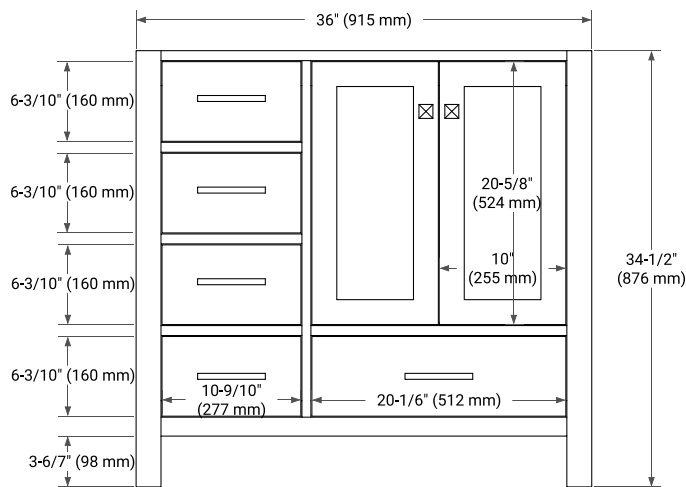

CAMBRIDGE 36" RIGHT OFFSET CABINET

ARIEL

BASE CABINET DIMENSIONS

36" W x 21.5" D x 34.5" H

FEATURES

- Solid wood frame & plywood panels
- Dovetail drawers and joints
- Soft closing doors & drawers

HARDWARE FINISHES*

White Grey Midnight Blue Espresso Oak

FRONT VIEW

SIDE VIEW

PLAN VIEW

OVERALL DIMENSIONS

37" W x 22" D x 1.5" H

COUNTERTOP OPTIONS

Carrara Marble

White Quartz

FEATURES

- Solid countertop with mitered edges & seams
- Undermount white oval sink
- Pre-drilled for 8" widespread faucet

INCLUDED

- Countertop
- Matching Backsplash
- Oval Sink

COUNTERTOP PLAN VIEW

EDGE SIDE VIEW

THREE DIMENSIONAL COUNTERTOP VIEW