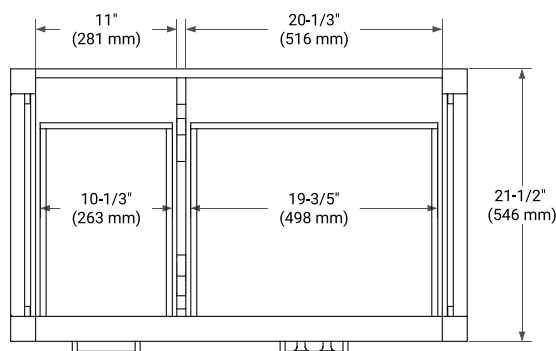

CAMBRIDGE 36" RIGHT OFFSET CABINET

ARIEL

BASE CABINET DIMENSIONS

36" W x 21.5" D x 34.5" H

FEATURES

- Solid wood frame & plywood panels
- Dovetail drawers and joints
- Soft closing doors & drawers

HARDWARE FINISHES*

White Grey Midnight Blue Espresso Oak

FRONT VIEW

SIDE VIEW

PLAN VIEW

OVERALL DIMENSIONS

37" W x 22" D x 1.5" H

COUNTERTOP OPTIONS

Carrara Marble

White Quartz

FEATURES

- Solid countertop with mitered edges & seams
- Undermount white oval sink
- Pre-drilled for 8" widespread faucet

INCLUDED

- Countertop
- Matching Backsplash
- Oval Sink

COUNTERTOP PLAN VIEW

EDGE SIDE VIEW

THREE DIMENSIONAL COUNTERTOP VIEW