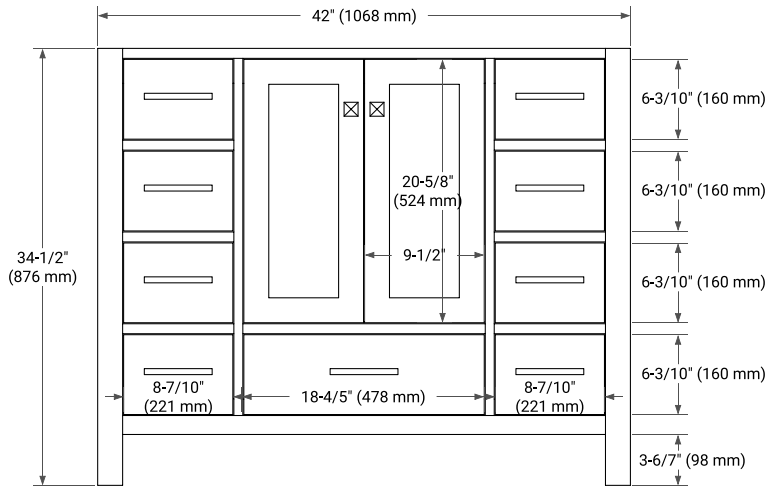

White   Grey   Midnight Blue   Espresso   Oak

FRONT VIEW