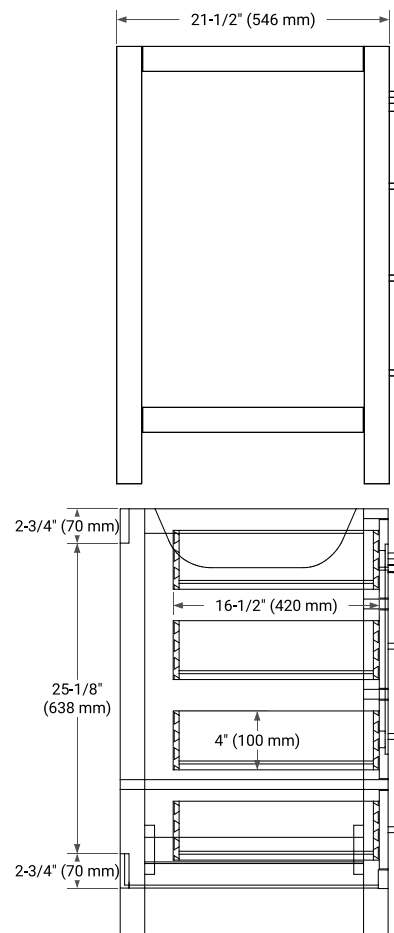

CAMBRIDGE 42" SINGLE SINK BASE CABINET

BASE CABINET DIMENSIONS

42" W x 21.5" D x 34.5" H

FEATURES

- Solid wood frame & plywood panels
- Dovetail drawers and joints
- Soft closing doors & drawers

HARDWARE FINISHES*

Brushed Nickel   Satin Brass   Matte Black   Polished Chrome

Hardware comes preinstalled with the illustrated option. Other finishes are available on our online store if you prefer a different one.

AVAILABLE COLORS

White   Grey   Midnight Blue   Espresso   Oak

SIDE VIEW